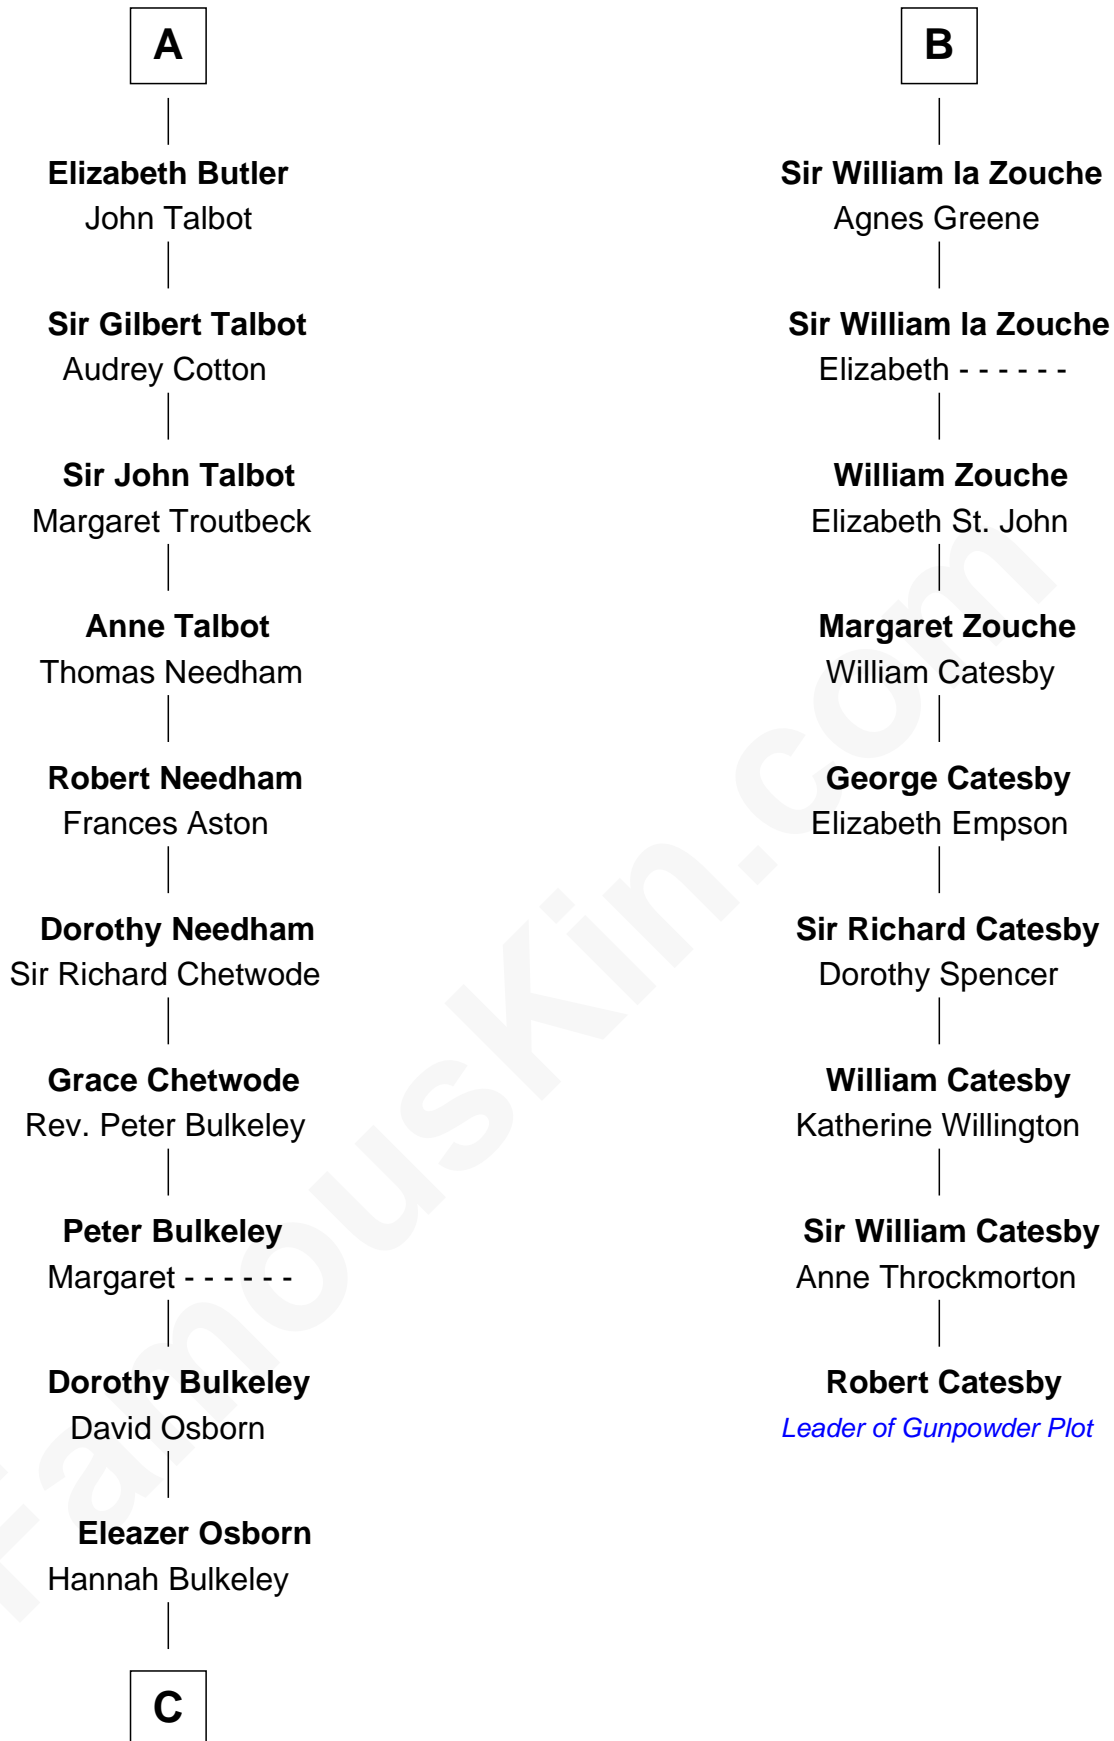

FamousKin.com

Relationship Chart of

Jay Gould

American Railroad "Robber Baron"

15th cousin 5 times removed of

Robert Catesby

Leader of Gunpowder Plot

C

—
Eleazer Osborn

Sarah Burr

—
Anna Osborn

Abraham Gould

—
John Burr Gould

Mary More

—
Jay Gould

"Robber Baron"