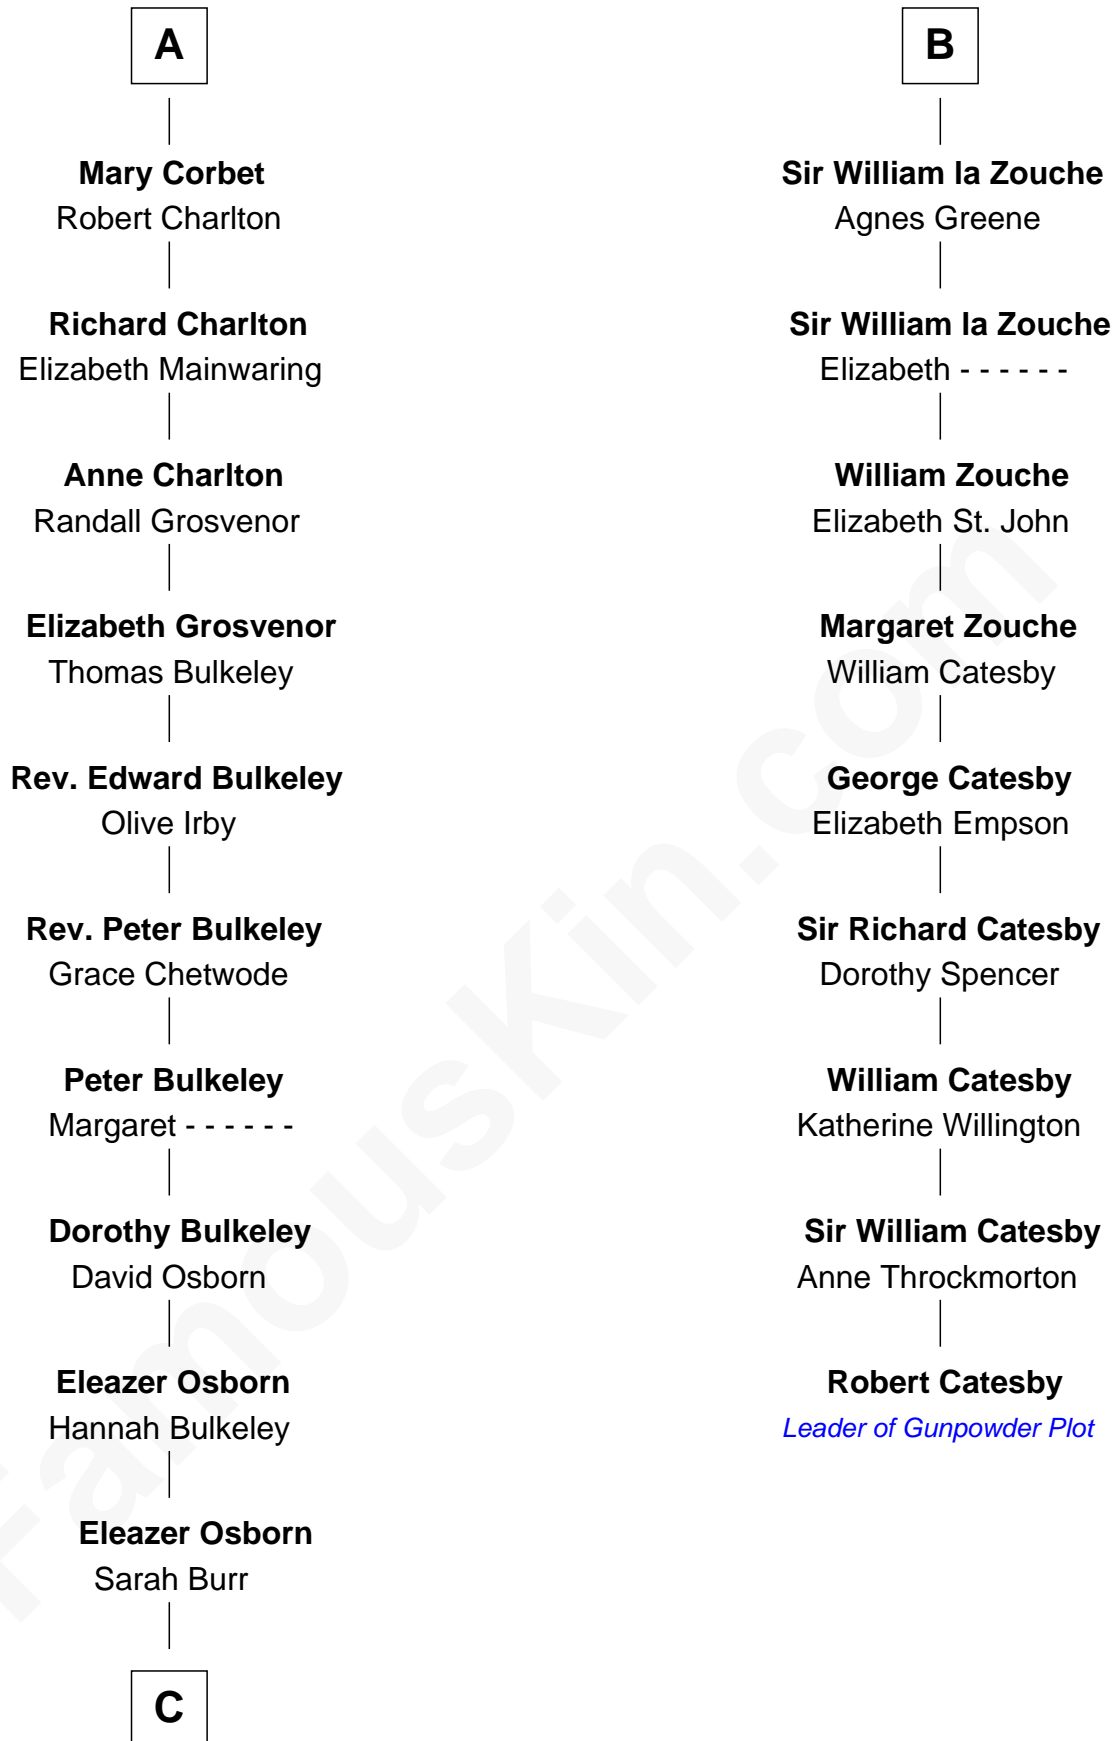

FamousKin.com

Relationship Chart of

Jay Gould

American Railroad "Robber Baron"

15th cousin 4 times removed of

Robert Catesby

Leader of Gunpowder Plot

C

—
Anna Osborn
Abraham Gould

—
John Burr Gould
Mary More

—
Jay Gould
"Robber Baron"

FamousKin.com