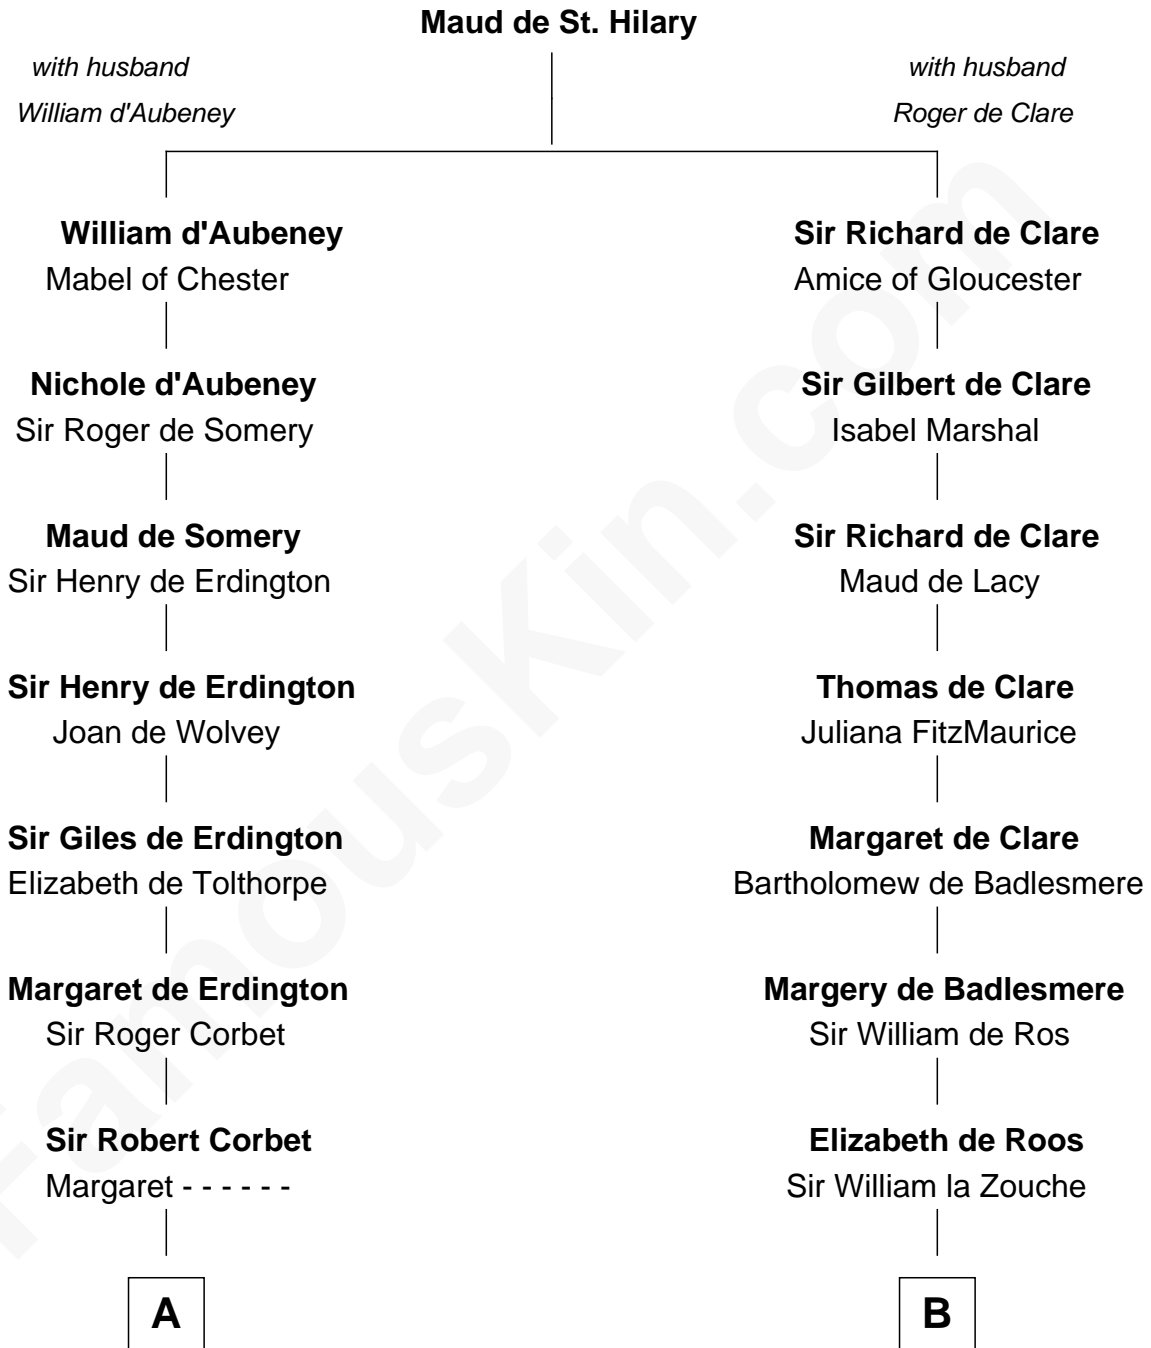

FamousKin.com

Relationship Chart of

Jay Gould

American Railroad "Robber Baron"

15th cousin 4 times removed of

Robert Catesby

Leader of Gunpowder Plot

C

—
Anna Osborn
Abraham Gould

—
John Burr Gould
Mary More

—
Jay Gould
"Robber Baron"

FamousKin.com