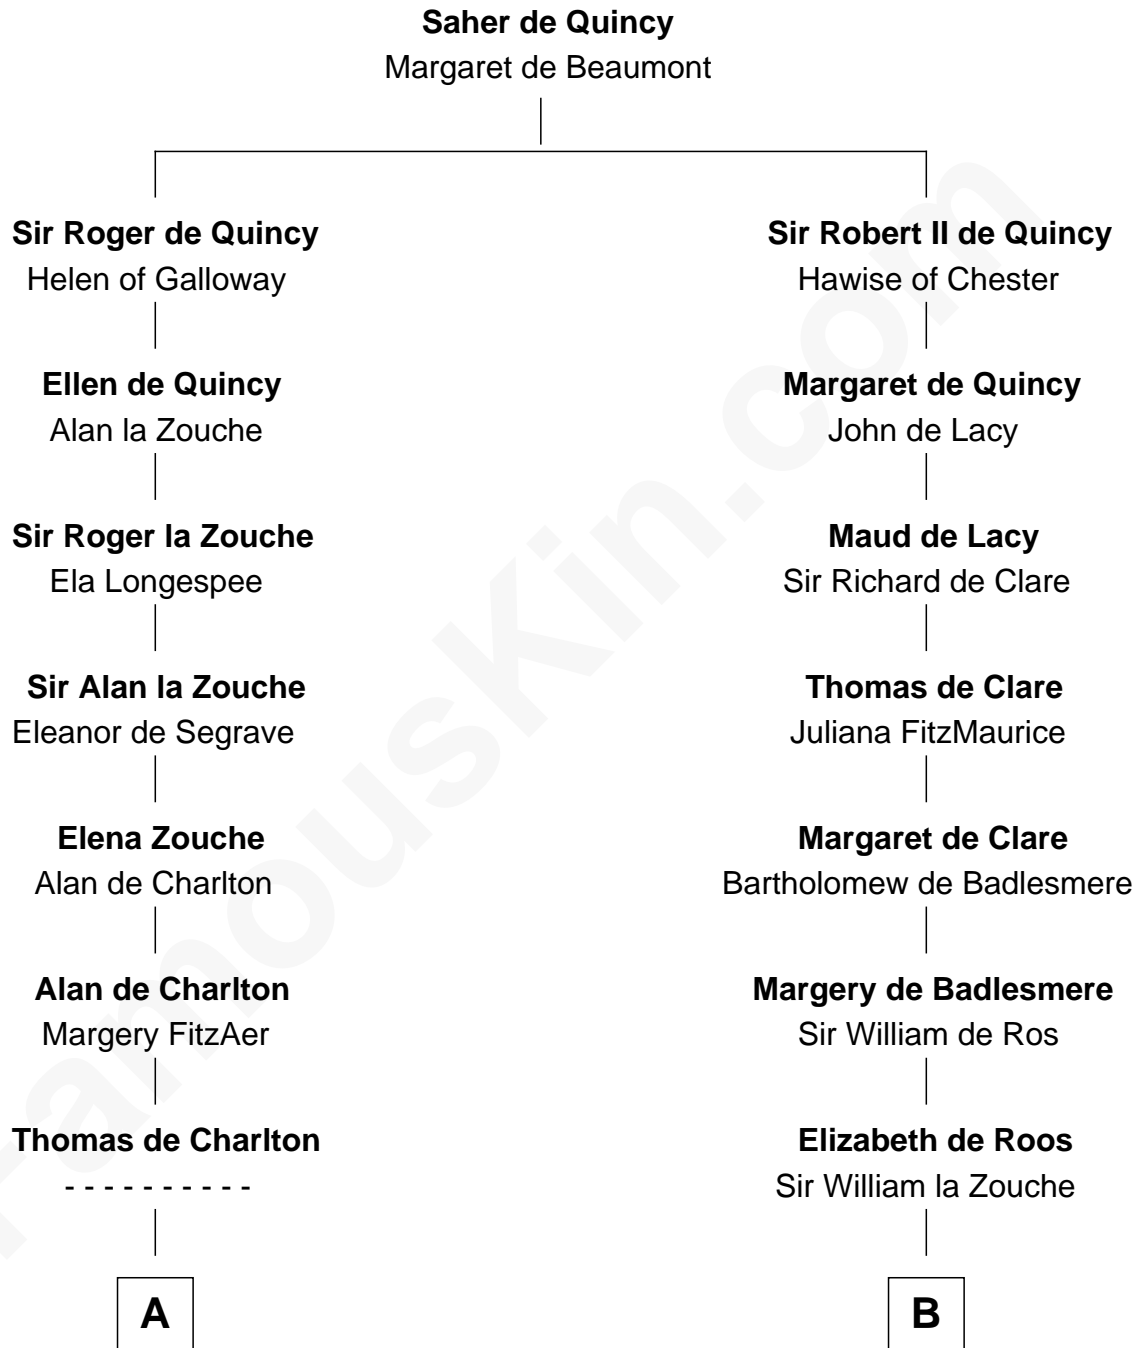

## Relationship Chart of

### Jay Gould

American Railroad "Robber Baron"

15th cousin 6 times removed of

**Robert Catesby**

Leader of Gunpowder Plot

**C**

—  
**Eleazer Osborn**  
Hannah Bulkeley

—  
**Eleazer Osborn**  
Sarah Burr

—  
**Anna Osborn**  
Abraham Gould

—  
**John Burr Gould**  
Mary More

—  
**Jay Gould**  
*"Robber Baron"*

FamousKin.com