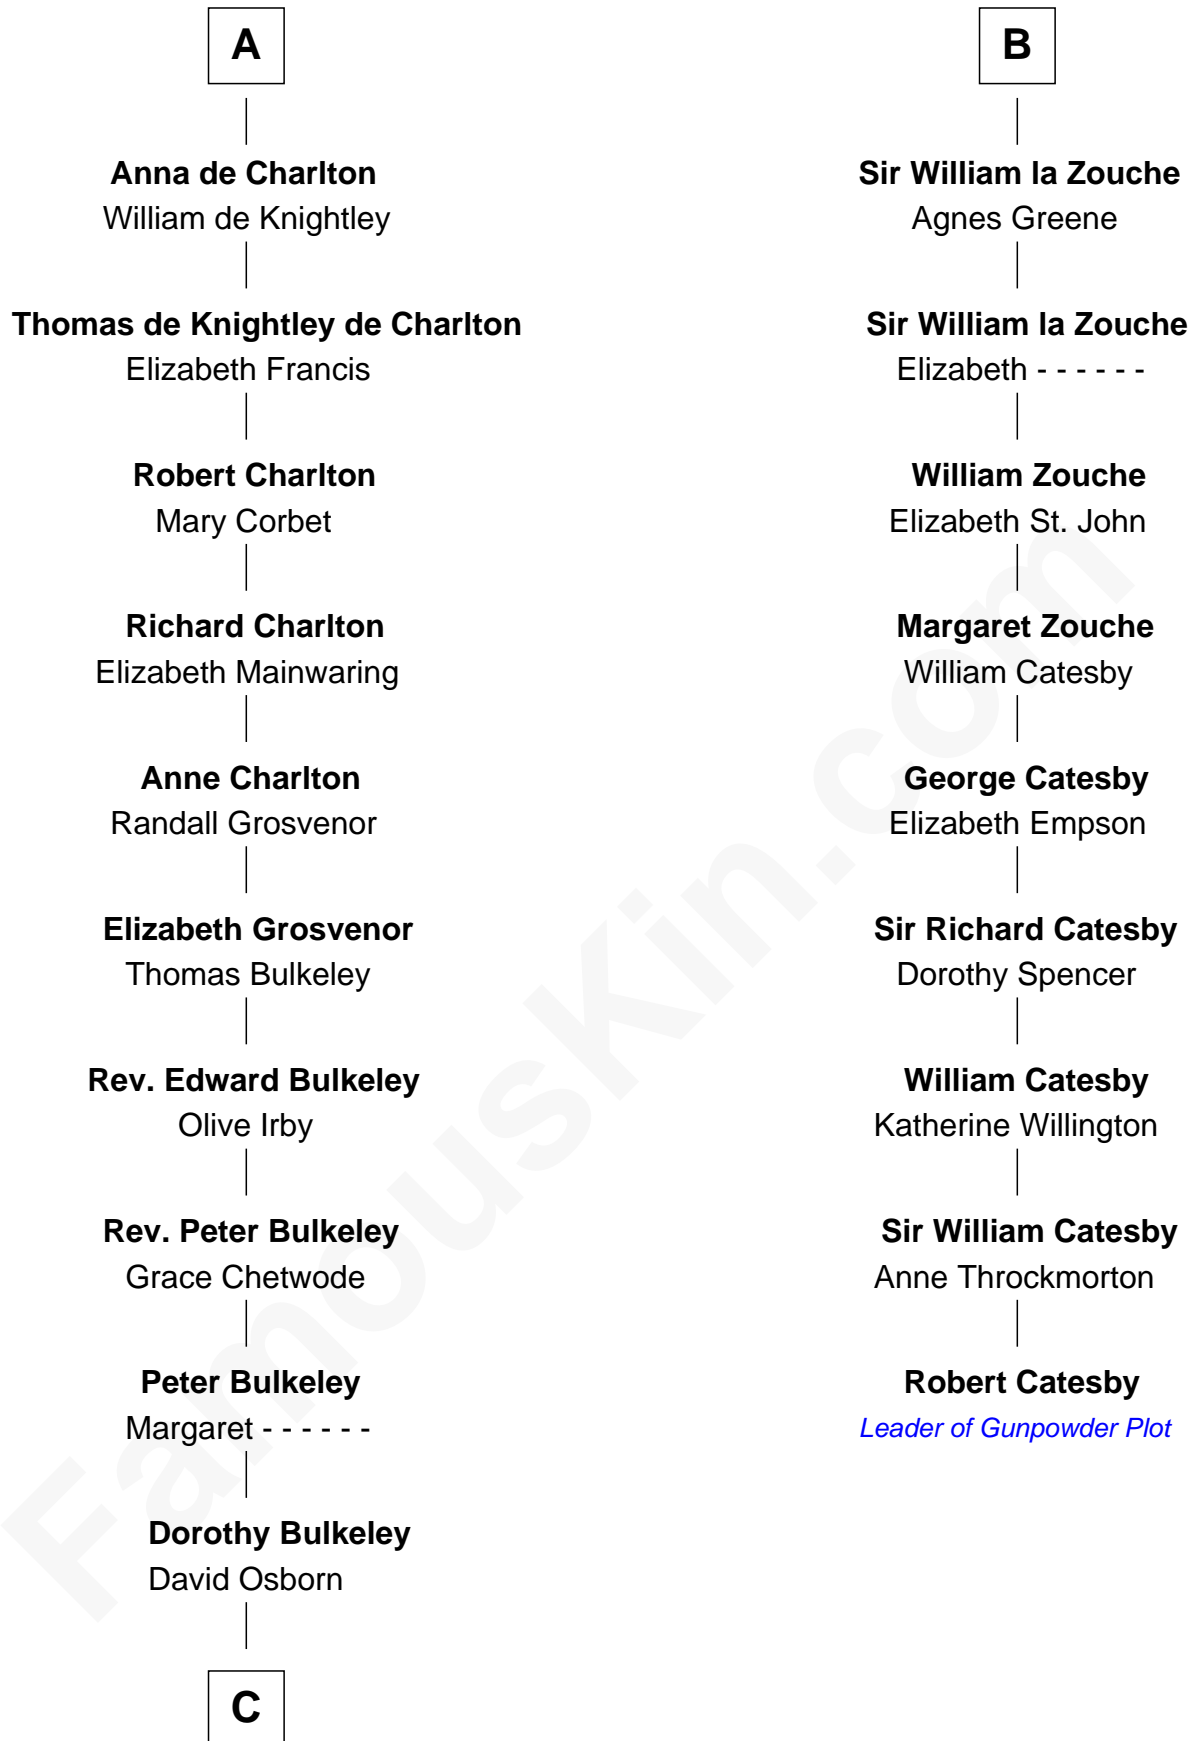

## Relationship Chart of

### Jay Gould

American Railroad "Robber Baron"

15th cousin 6 times removed of

**Robert Catesby**

Leader of Gunpowder Plot

**C**

—  
**Eleazer Osborn**  
Hannah Bulkeley

—  
**Eleazer Osborn**  
Sarah Burr

—  
**Anna Osborn**  
Abraham Gould

—  
**John Burr Gould**  
Mary More

—  
**Jay Gould**  
*"Robber Baron"*

FamousKin.com