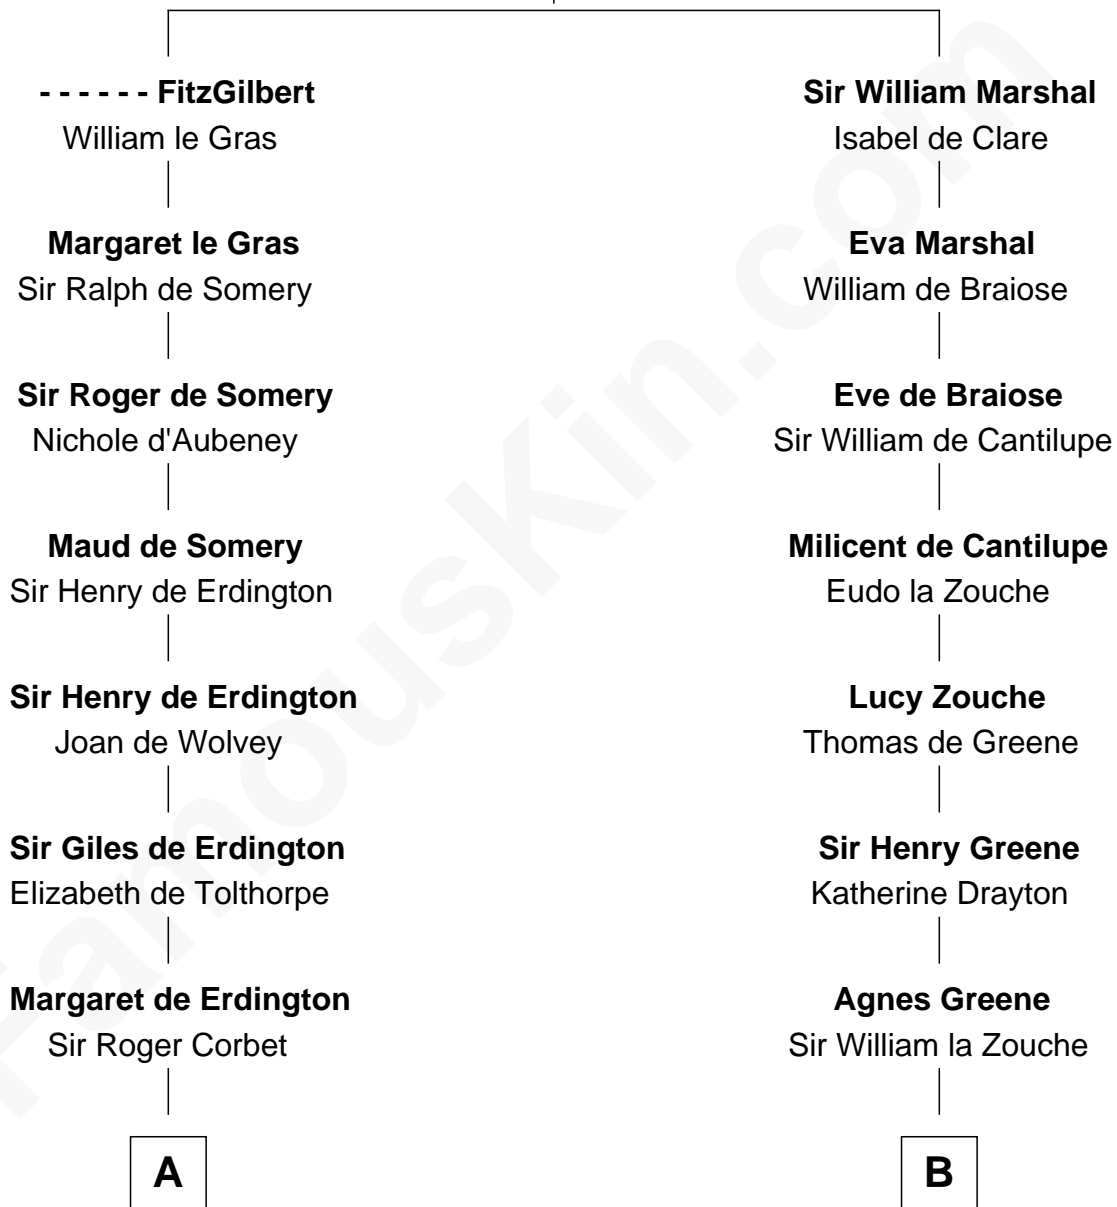

FamousKin.com

Relationship Chart of

Jay Gould

American Railroad "Robber Baron"

14th cousin 6 times removed of

Robert Catesby

Leader of Gunpowder Plot

John FitzGilbert
Sybilla of Salisbury

C

—
Eleazer Osborn

Sarah Burr

—
Anna Osborn

Abraham Gould

—
John Burr Gould

Mary More

—
Jay Gould

"Robber Baron"

FamousKin.com