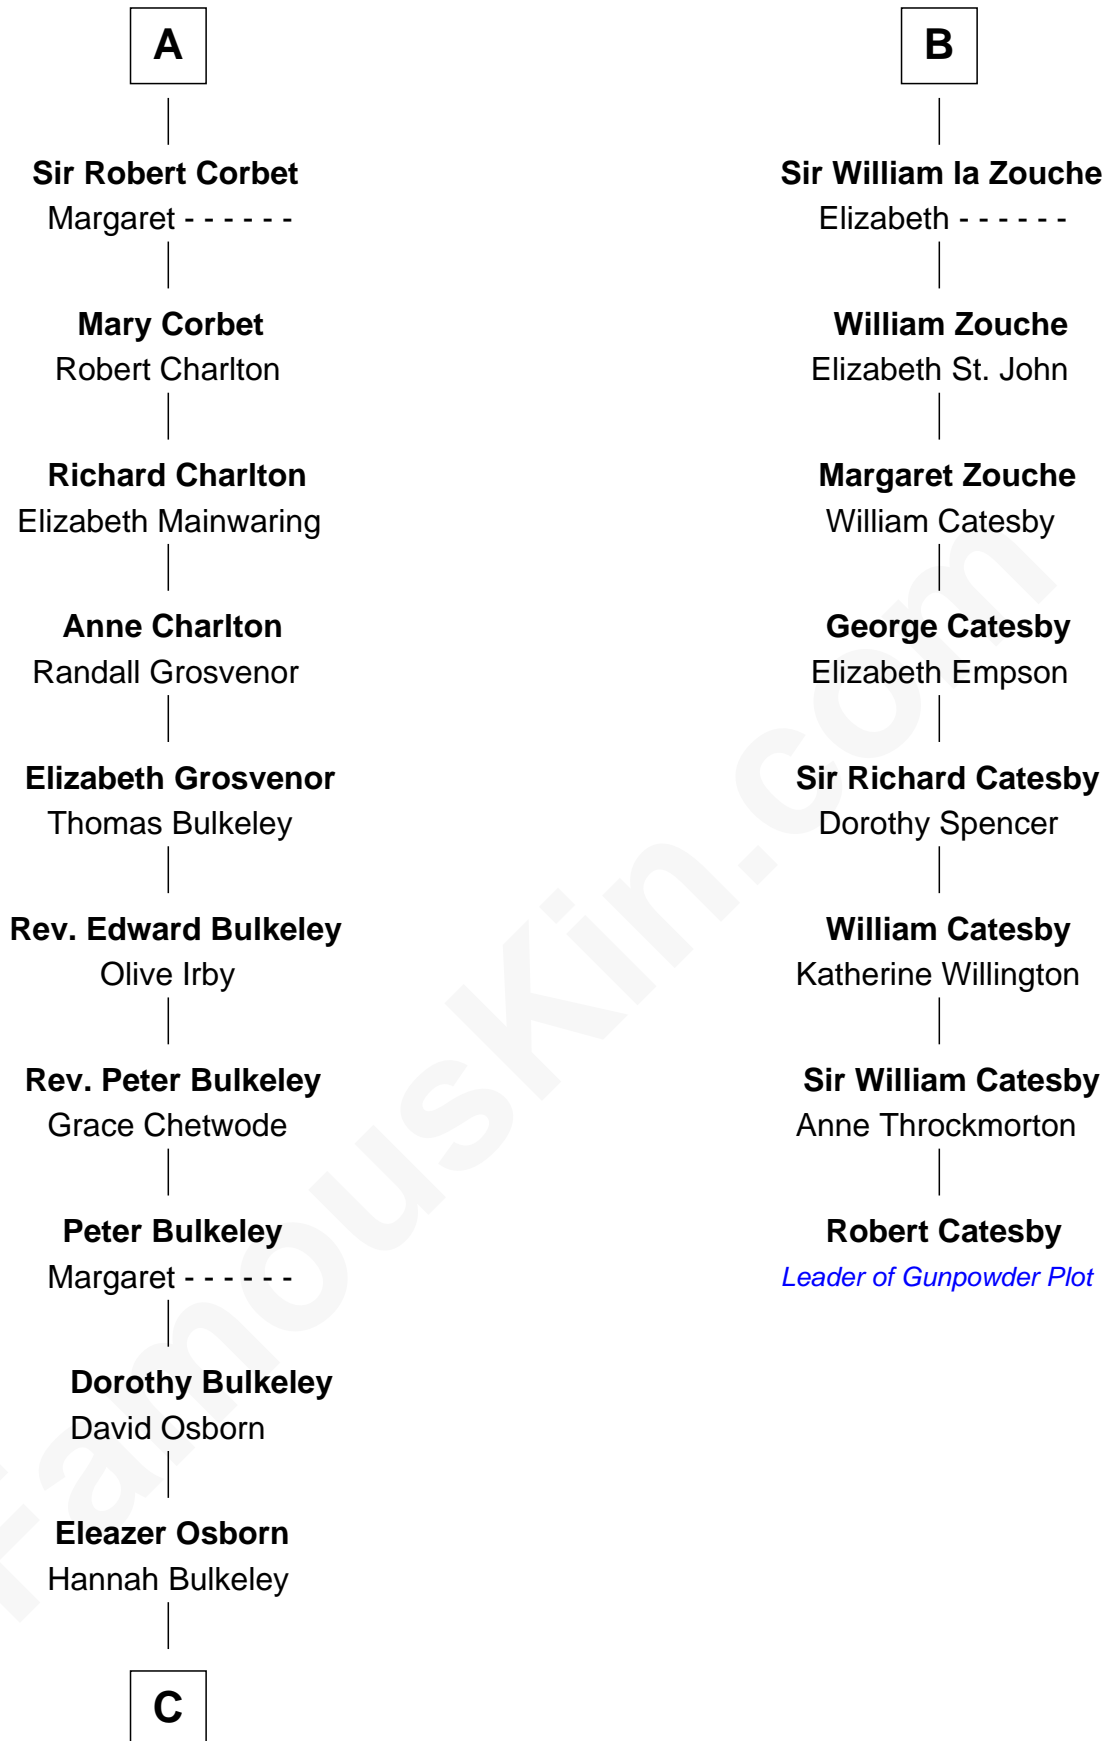

FamousKin.com

Relationship Chart of

Jay Gould

American Railroad "Robber Baron"

14th cousin 6 times removed of

Robert Catesby

Leader of Gunpowder Plot

John FitzGilbert
Sybilla of Salisbury

"Robber Baron"

FamousKin.com