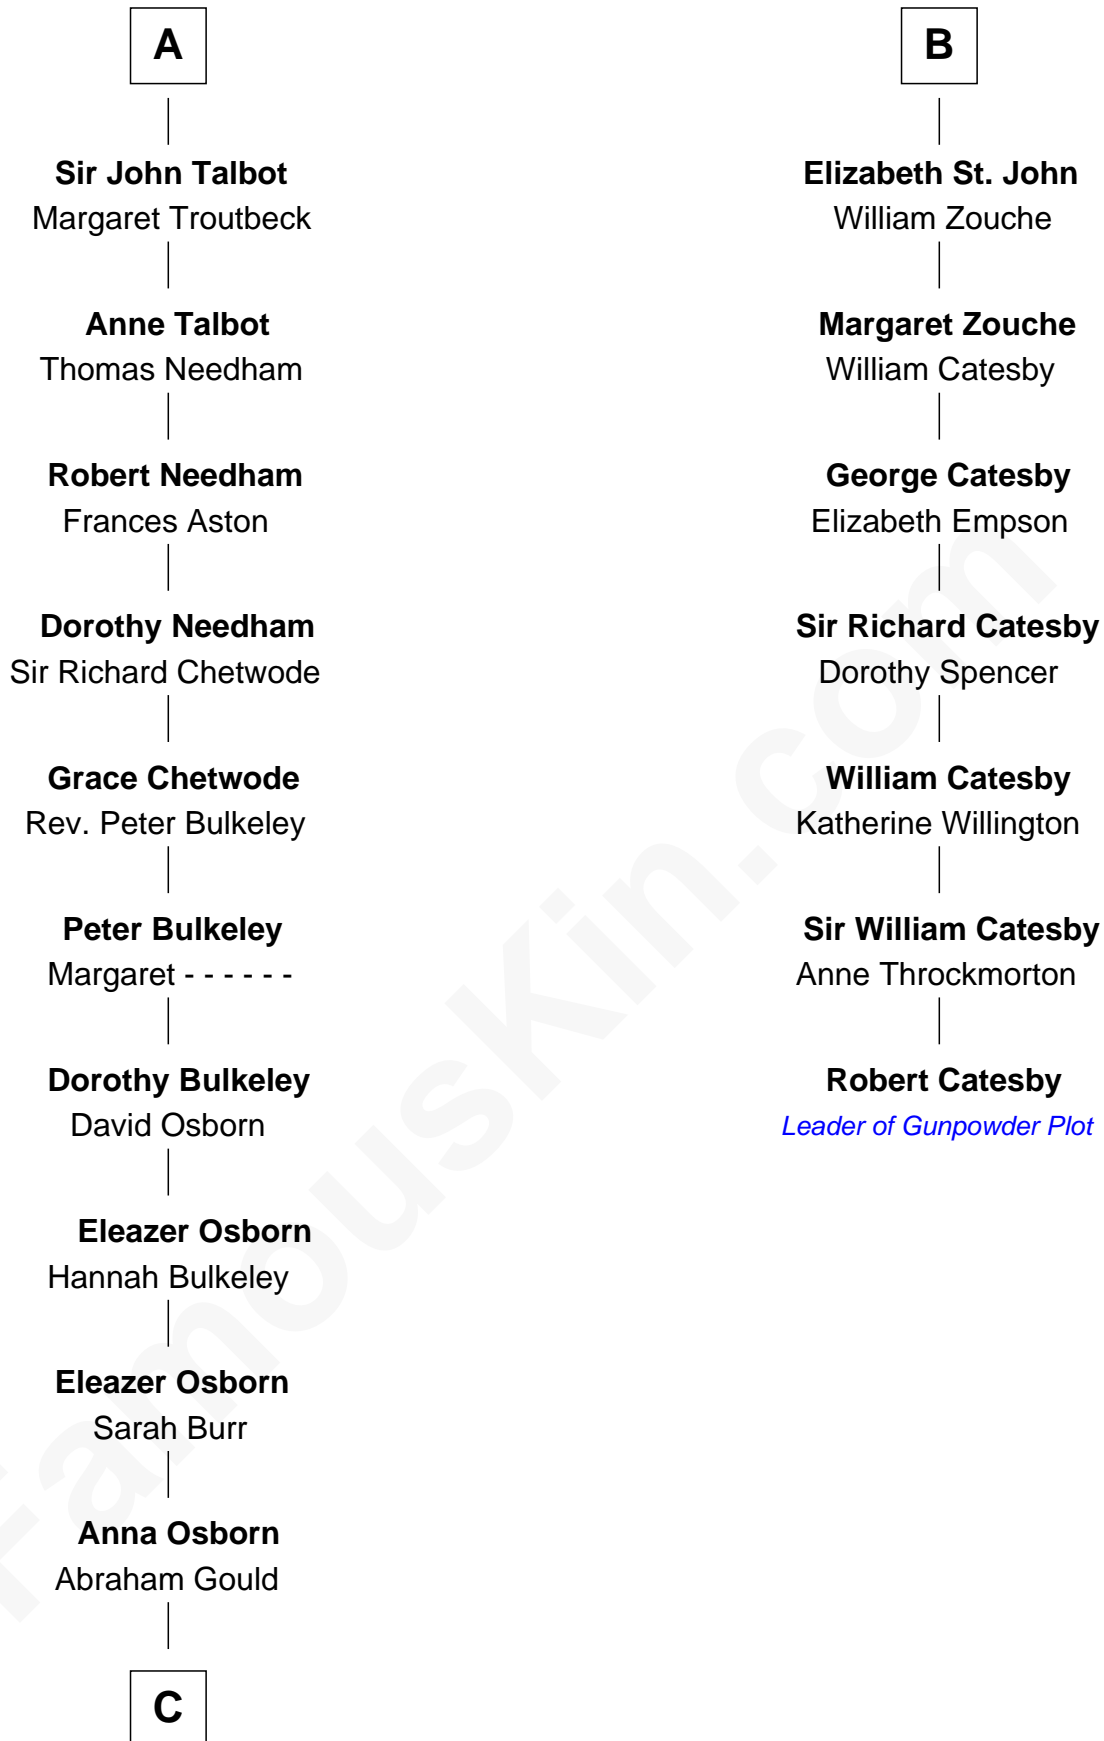

## Relationship Chart of

### Jay Gould

American Railroad "Robber Baron"

13th cousin 5 times removed of

**Robert Catesby**

Leader of Gunpowder Plot

**C**

|  
**John Burr Gould**

Mary More

|  
**Jay Gould**

*"Robber Baron"*

FamousKin.com