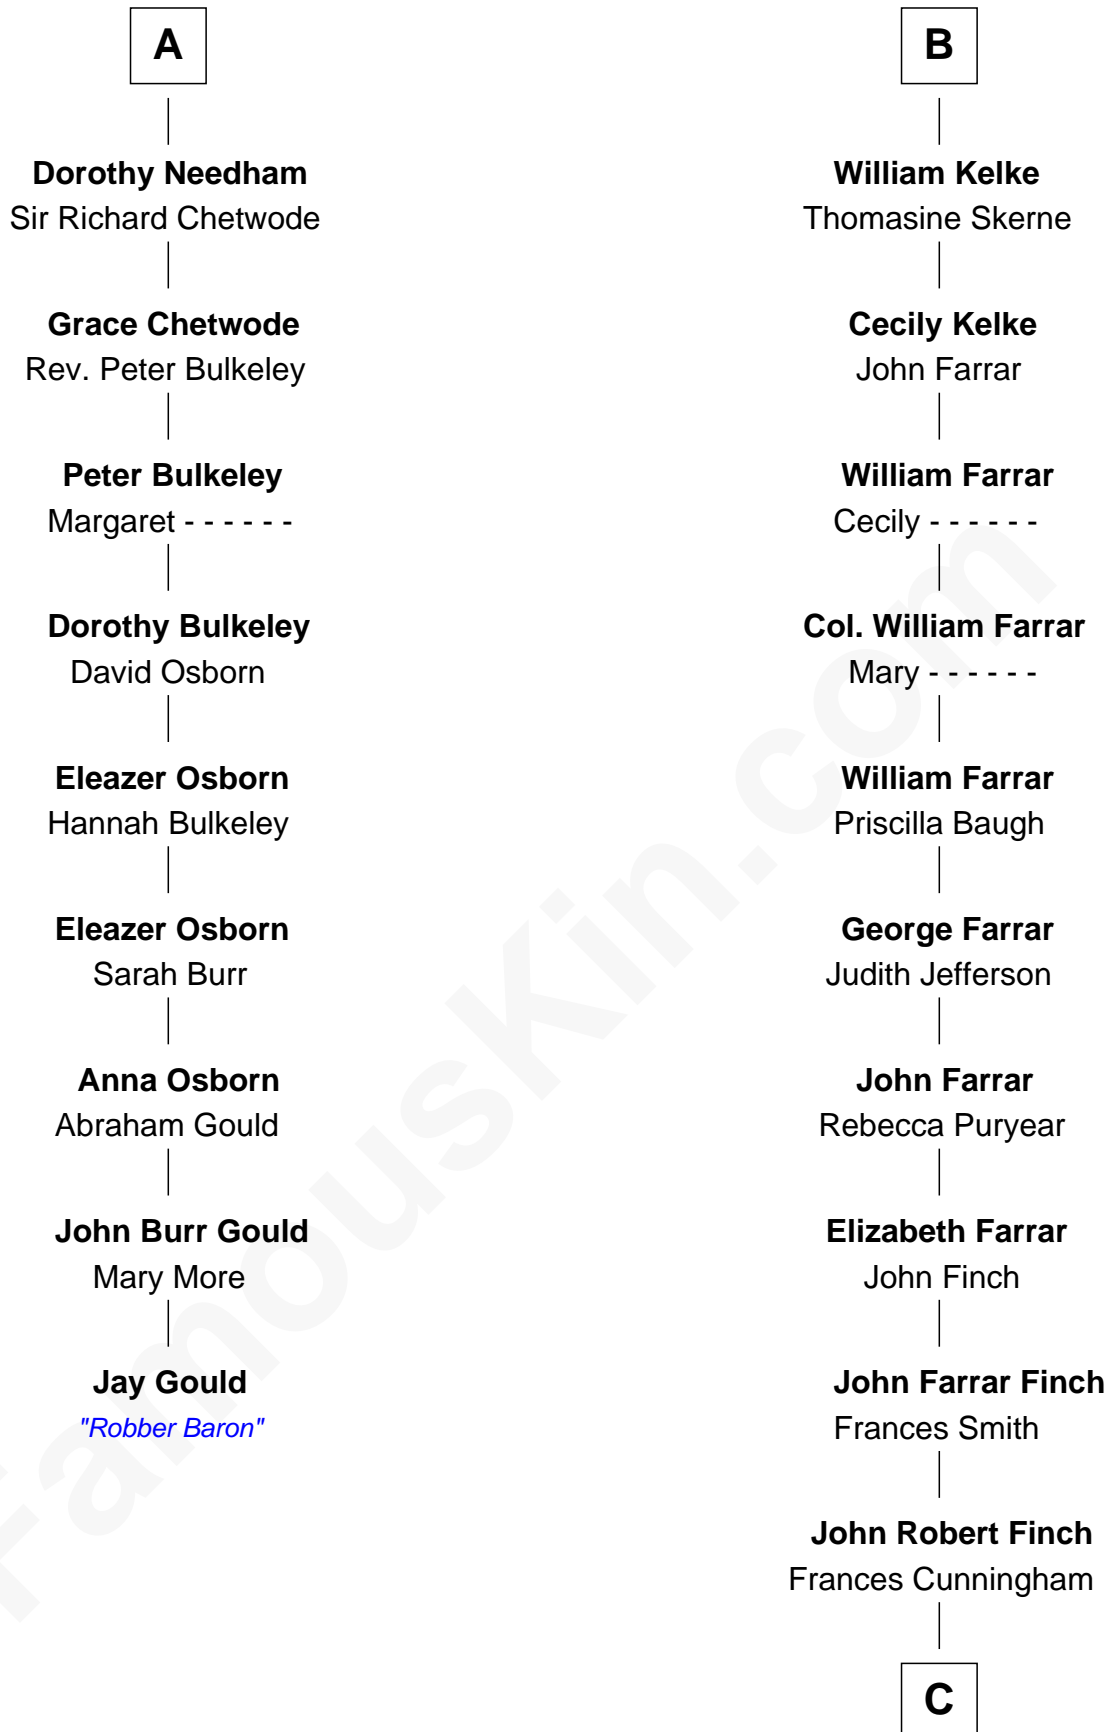

FamousKin.com

Relationship Chart of

Jay Gould

American Railroad "Robber Baron"

15th cousin 4 times removed of

Harper Lee

Author of *To Kill a Mockingbird*

Sir Thomas de Beauchamp

Katherine de Mortimer

Sir William Beauchamp

Joan Fitzalan

Joan Beauchamp

James Butler

Elizabeth Butler

John Talbot

Sir Gilbert Talbot

Audrey Cotton

Sir John Talbot

Margaret Troutbeck

Anne Talbot

Thomas Needham

Robert Needham

Frances Aston

A

Elizabeth Hastings

Sir Robert Hildyard

Katherine Hildyard

William Girlington

Isabel Girlington

Christopher Kelke

B

C