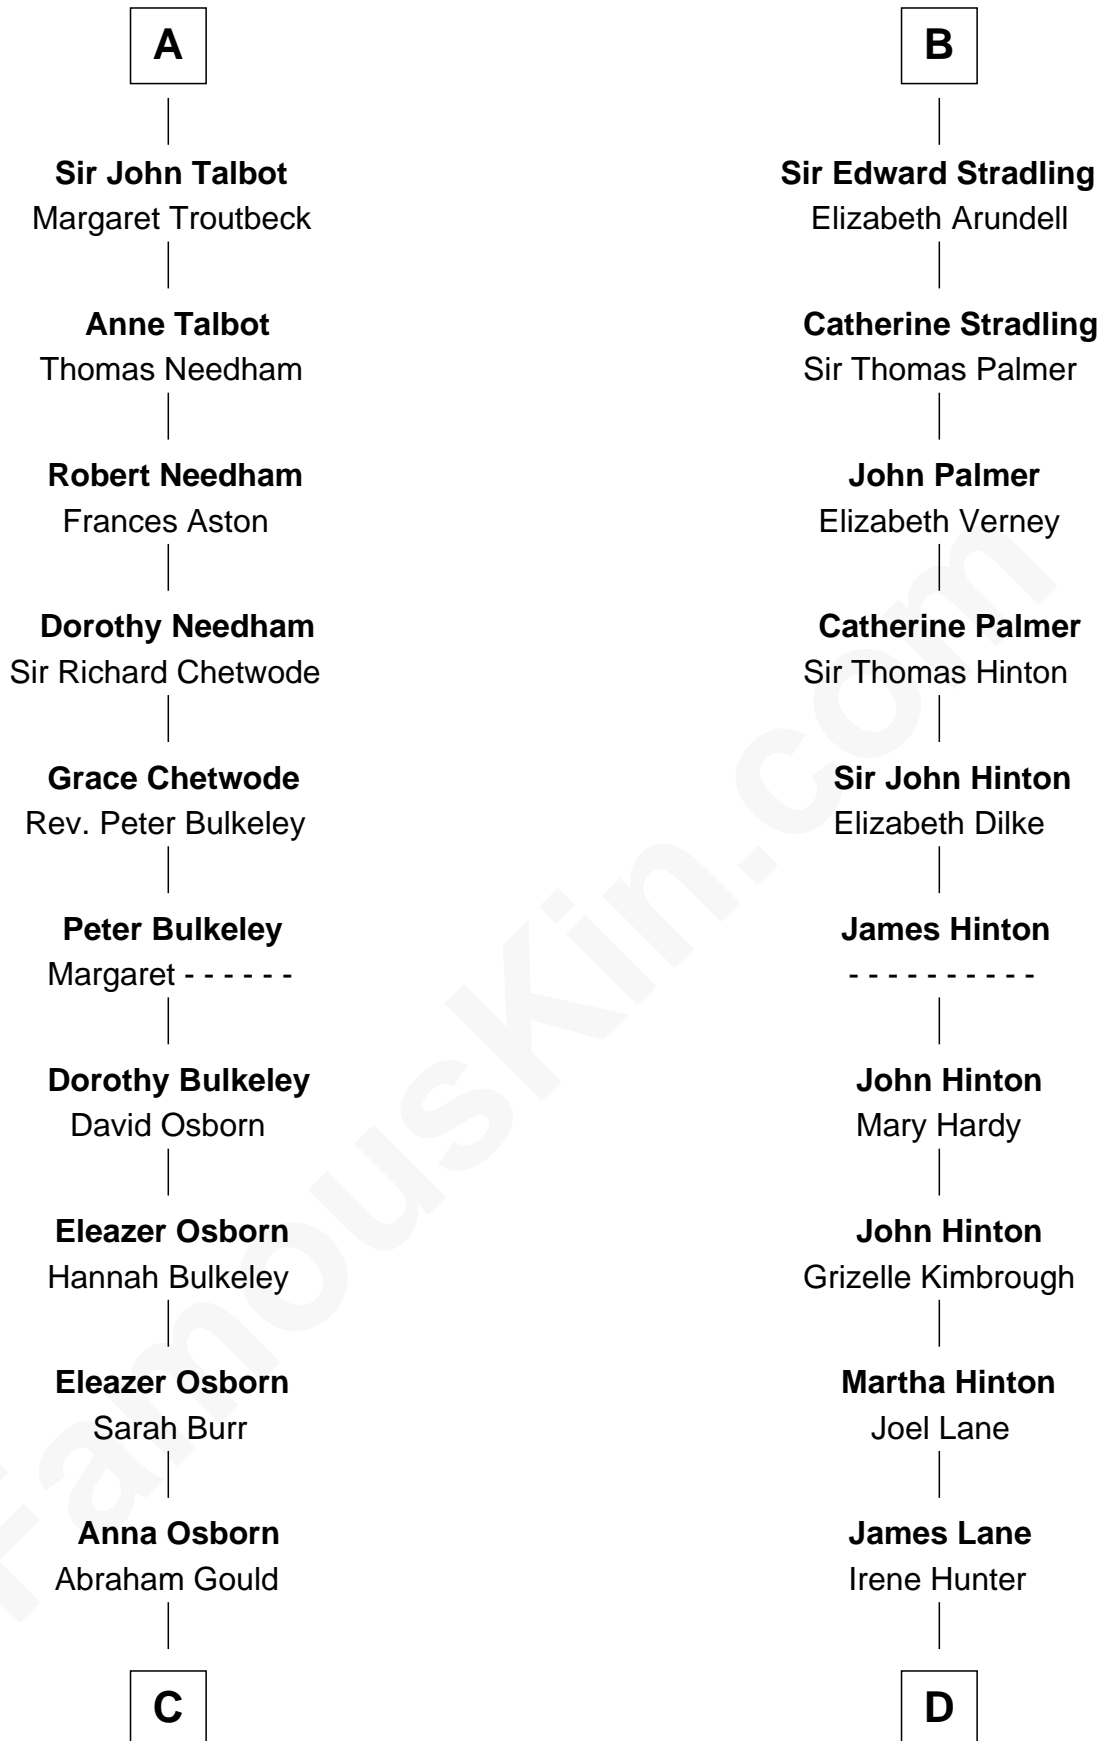

## Relationship Chart of

### Jay Gould

*American Railroad "Robber Baron"*

18th cousin 3 times removed of

**Harper Lee**

*Author of To Kill a Mockingbird*

**C**

**John Burr Gould**

Mary More

**Jay Gould**

*"Robber Baron"*

**D**

**Elizabeth Jane Lane**

Theophilus Hunter Williams

**John Bonner Williams**

Christiana Maiben

**Ellen Rivers Williams**