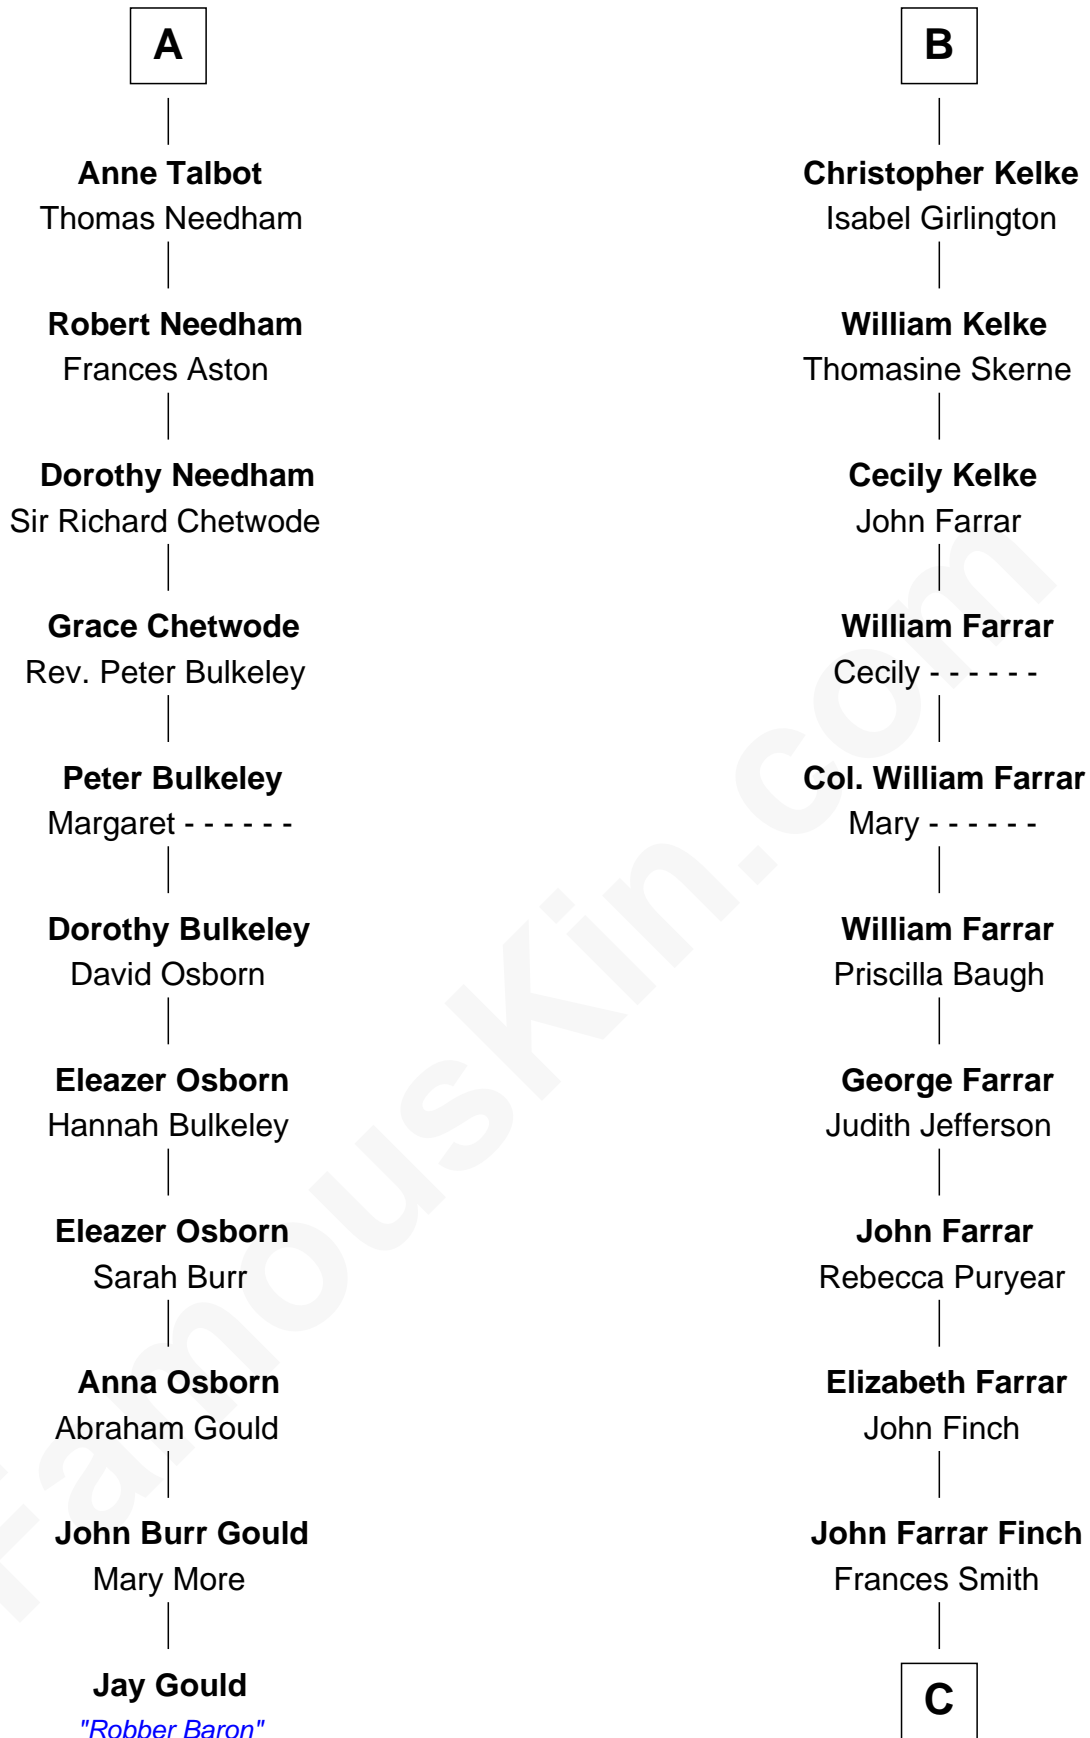

FamousKin.com

Relationship Chart of

Jay Gould

American Railroad "Robber Baron"

17th cousin 3 times removed of

Harper Lee

Author of To Kill a Mockingbird

Henry Plantagenet
Maud de Chaworth