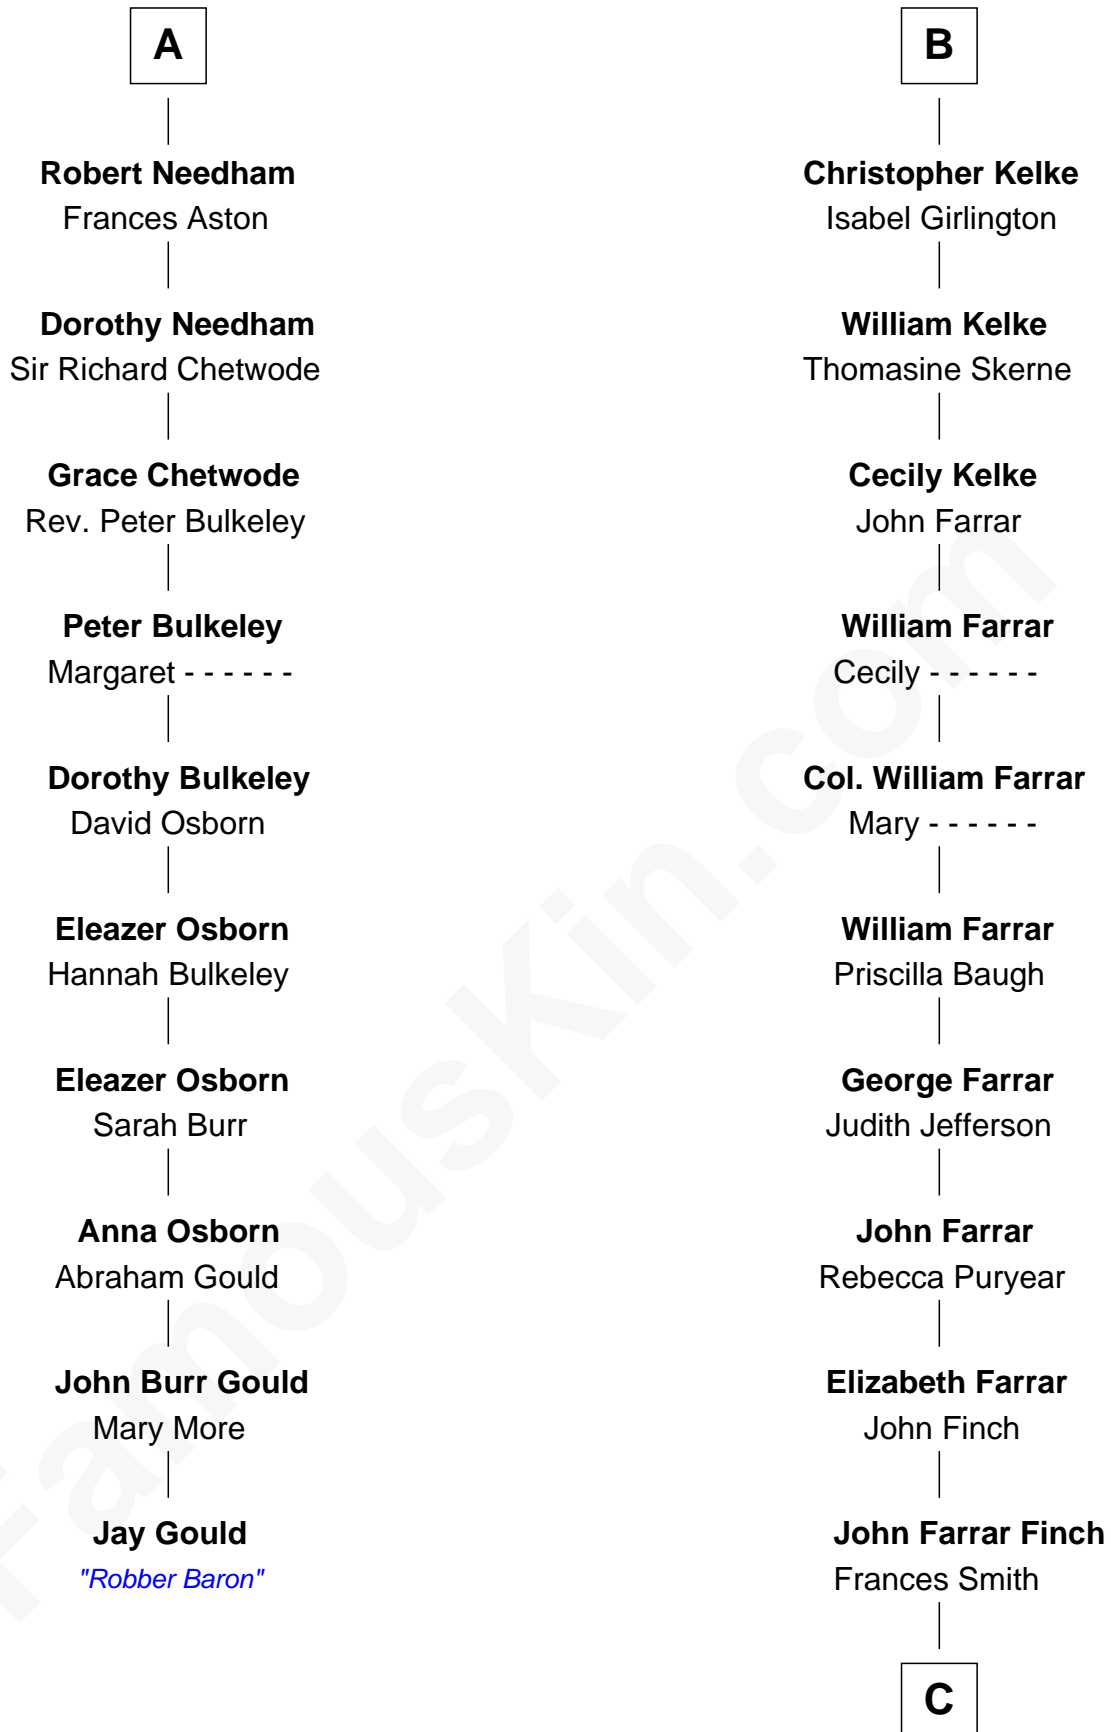

FamousKin.com

Relationship Chart of

Jay Gould

American Railroad "Robber Baron"

16th cousin 4 times removed of

Harper Lee

Author of To Kill a Mockingbird

C