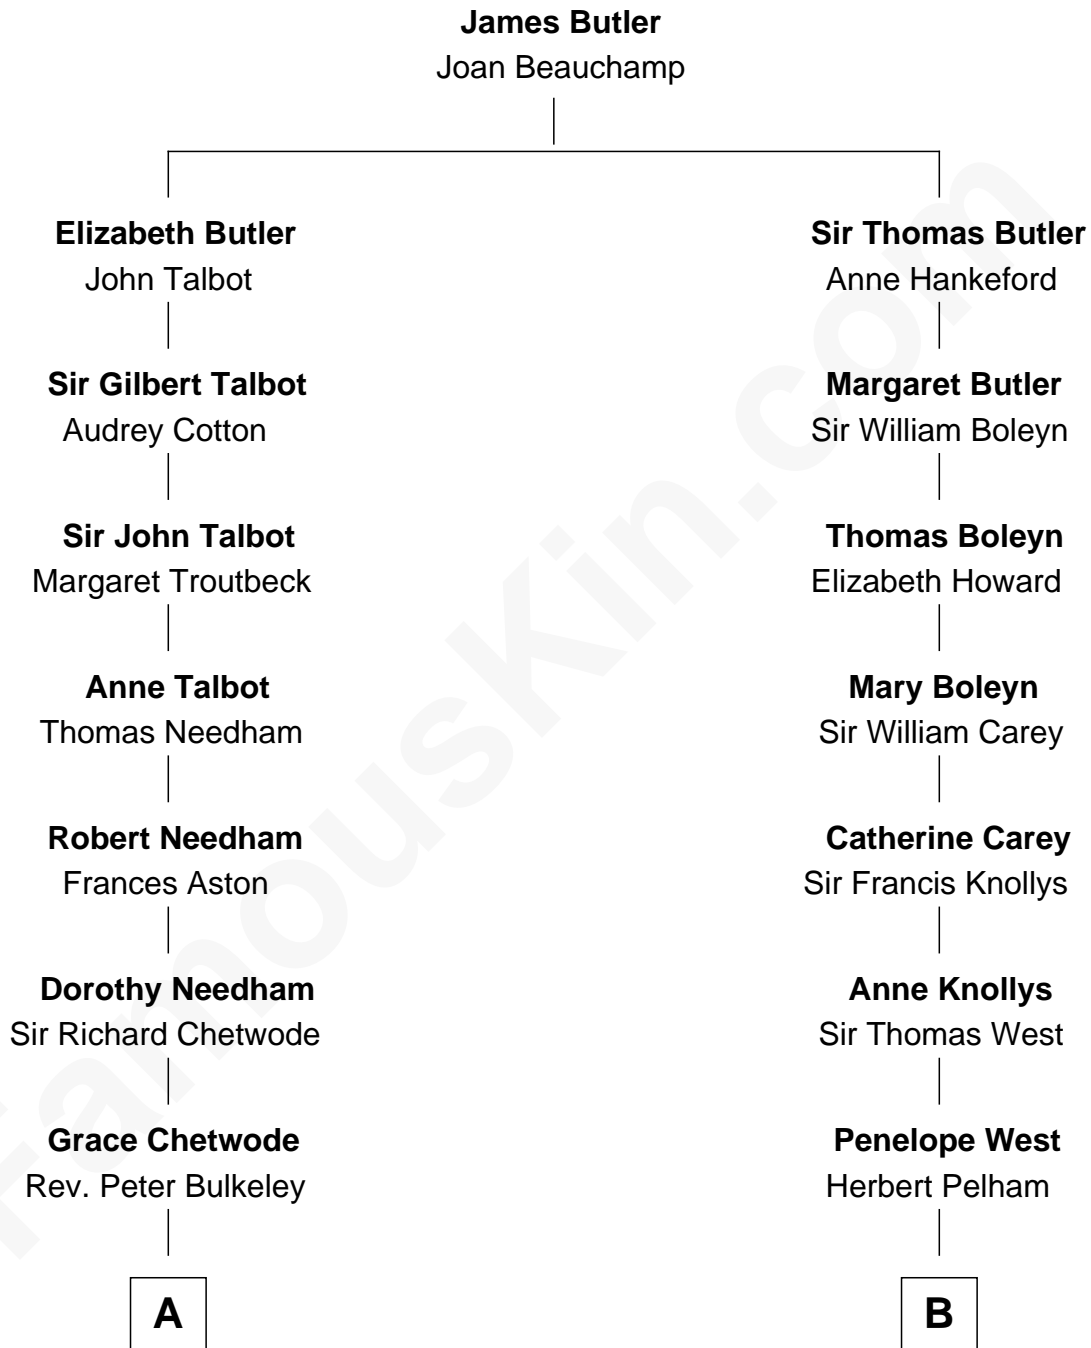

FamousKin.com

Relationship Chart of

Jay Gould

American Railroad "Robber Baron"

13th cousin 6 times removed of

John Cena

Movie Actor and WWE Pro Wrestler

C