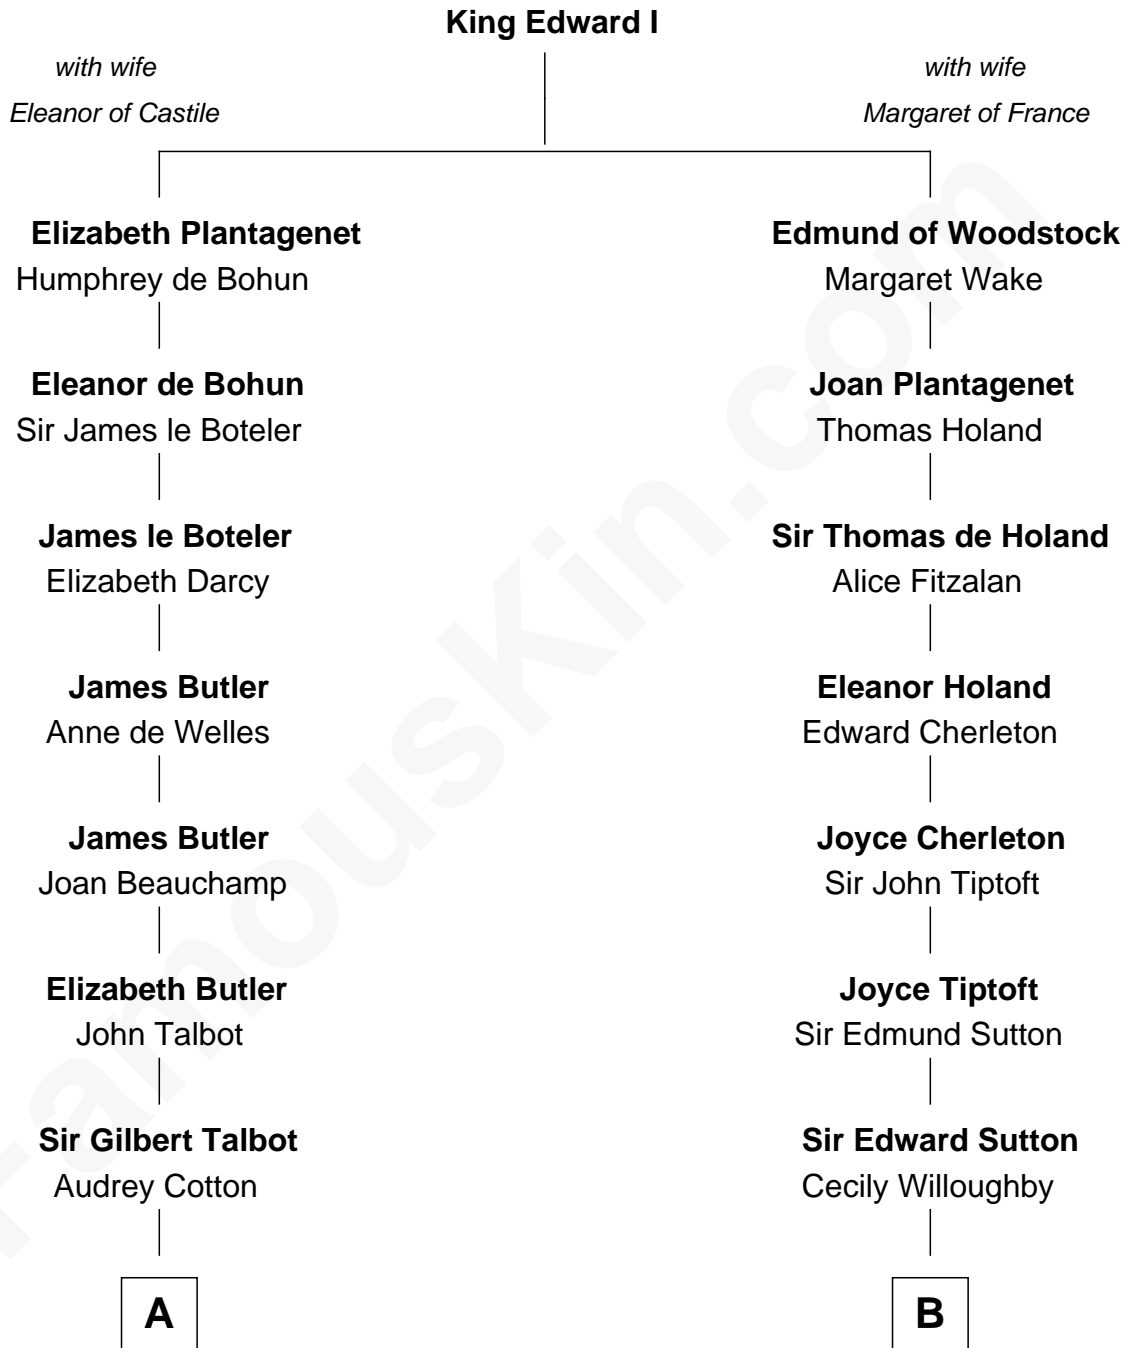

## Relationship Chart of

### Jay Gould

American Railroad "Robber Baron"

18th cousin 3 times removed of

**J. K. Simmons**  
TV and Movie Actor

**C**

**John Burr Gould**

Mary More

**Jay Gould**

*"Robber Baron"*

**D**

**Sedgwick Russell Hazen**

Mary Isabelle Barr

**Lewis Jacob Hazen**

Emma Broaddus Lewis

**Ruth Hazen**

Col. Ralph Archibald Kimble