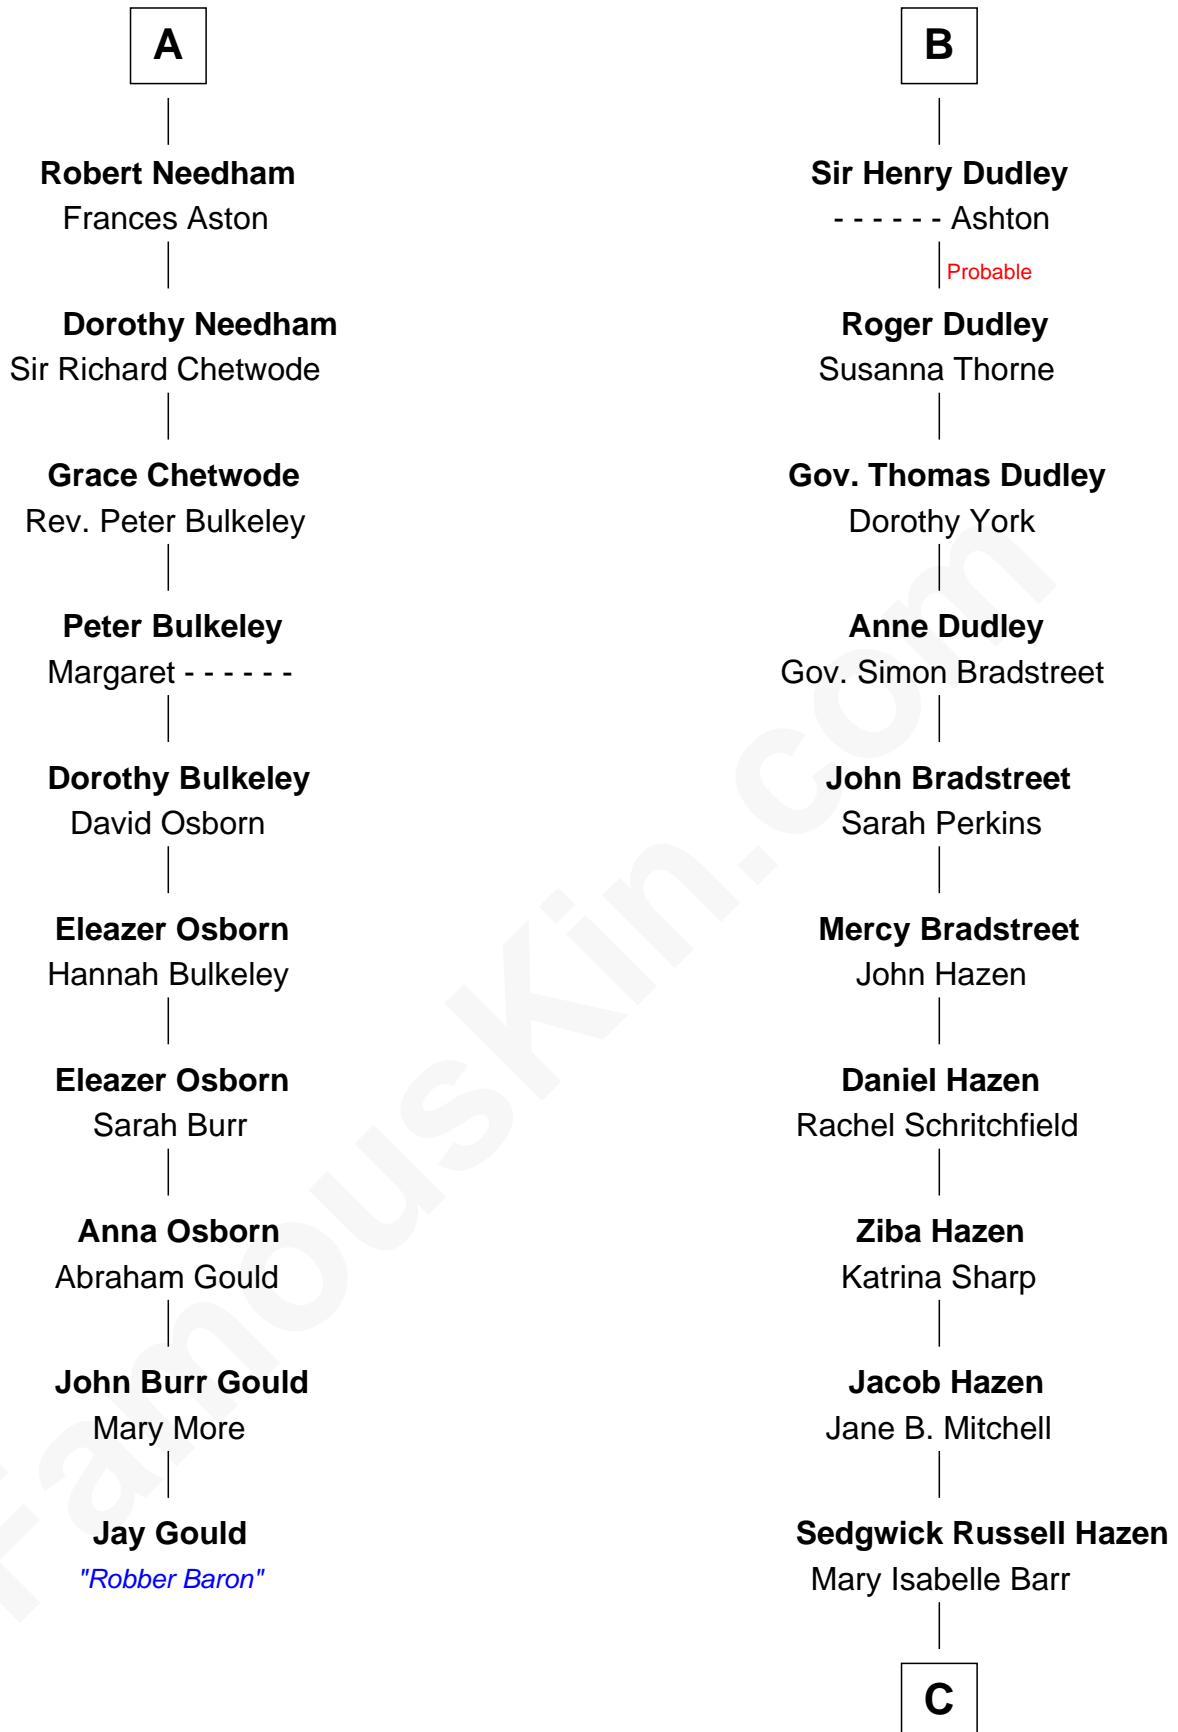

FamousKin.com

Relationship Chart of

Jay Gould

American Railroad "Robber Baron"

16th cousin 4 times removed of

J. K. Simmons
TV and Movie Actor

Sir William de Ros
Margery de Badlesmere

C

Lewis Jacob Hazen
Emma Broaddus Lewis

Ruth Hazen
Col. Ralph Archibald Kimble

Patricia Kimble
Dr. Donald William Simmons

J. K. Simmons
TV and Movie Actor