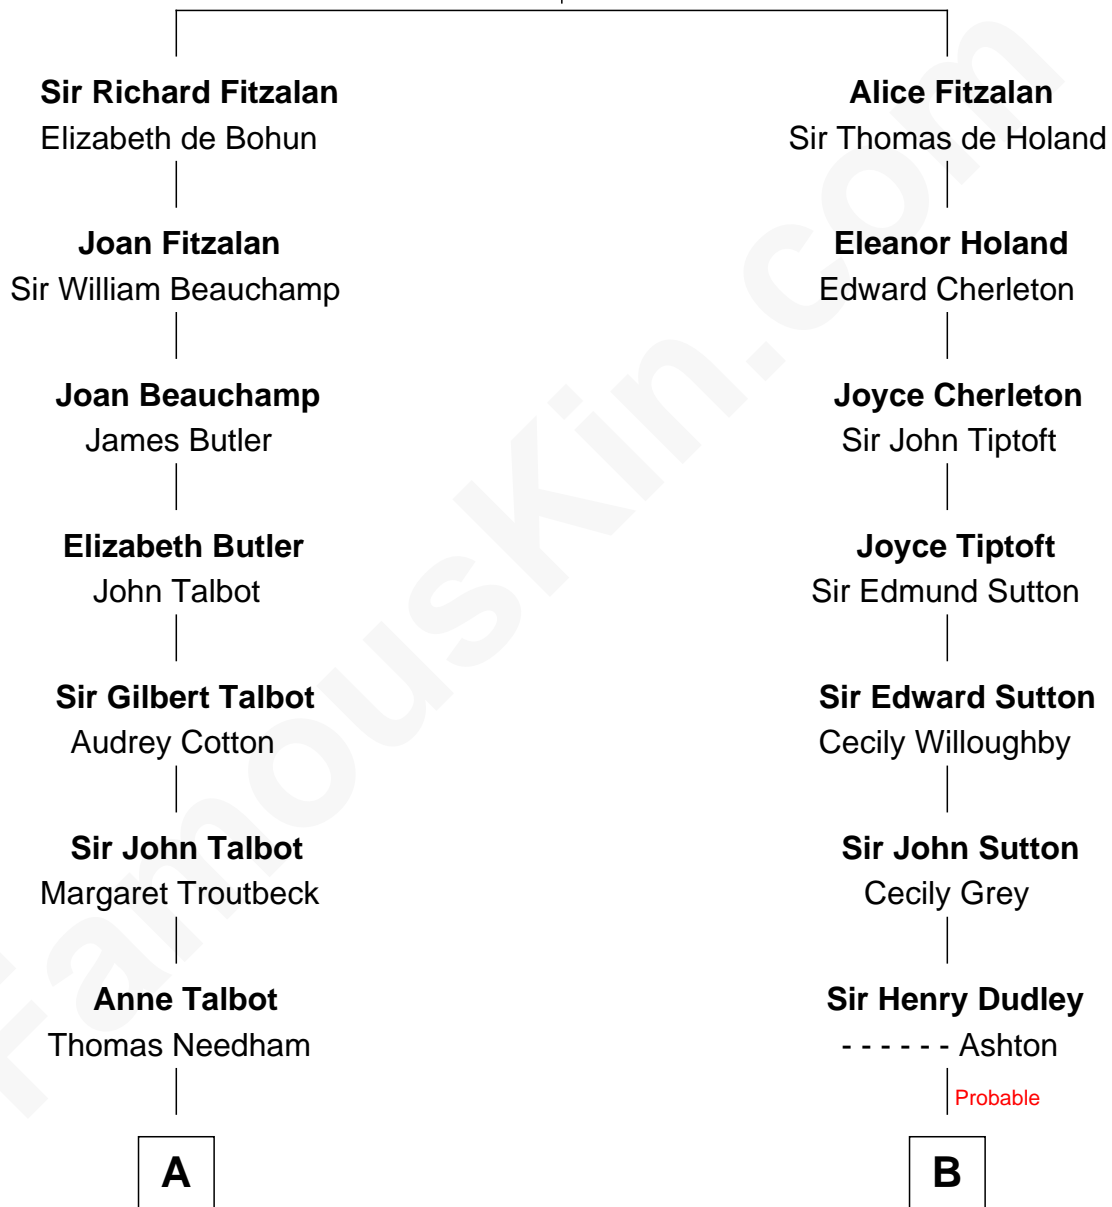

FamousKin.com

Relationship Chart of

Jay Gould

American Railroad "Robber Baron"

16th cousin 3 times removed of

J. K. Simmons
TV and Movie Actor

Richard Fitzalan
Eleanor Plantagenet

C