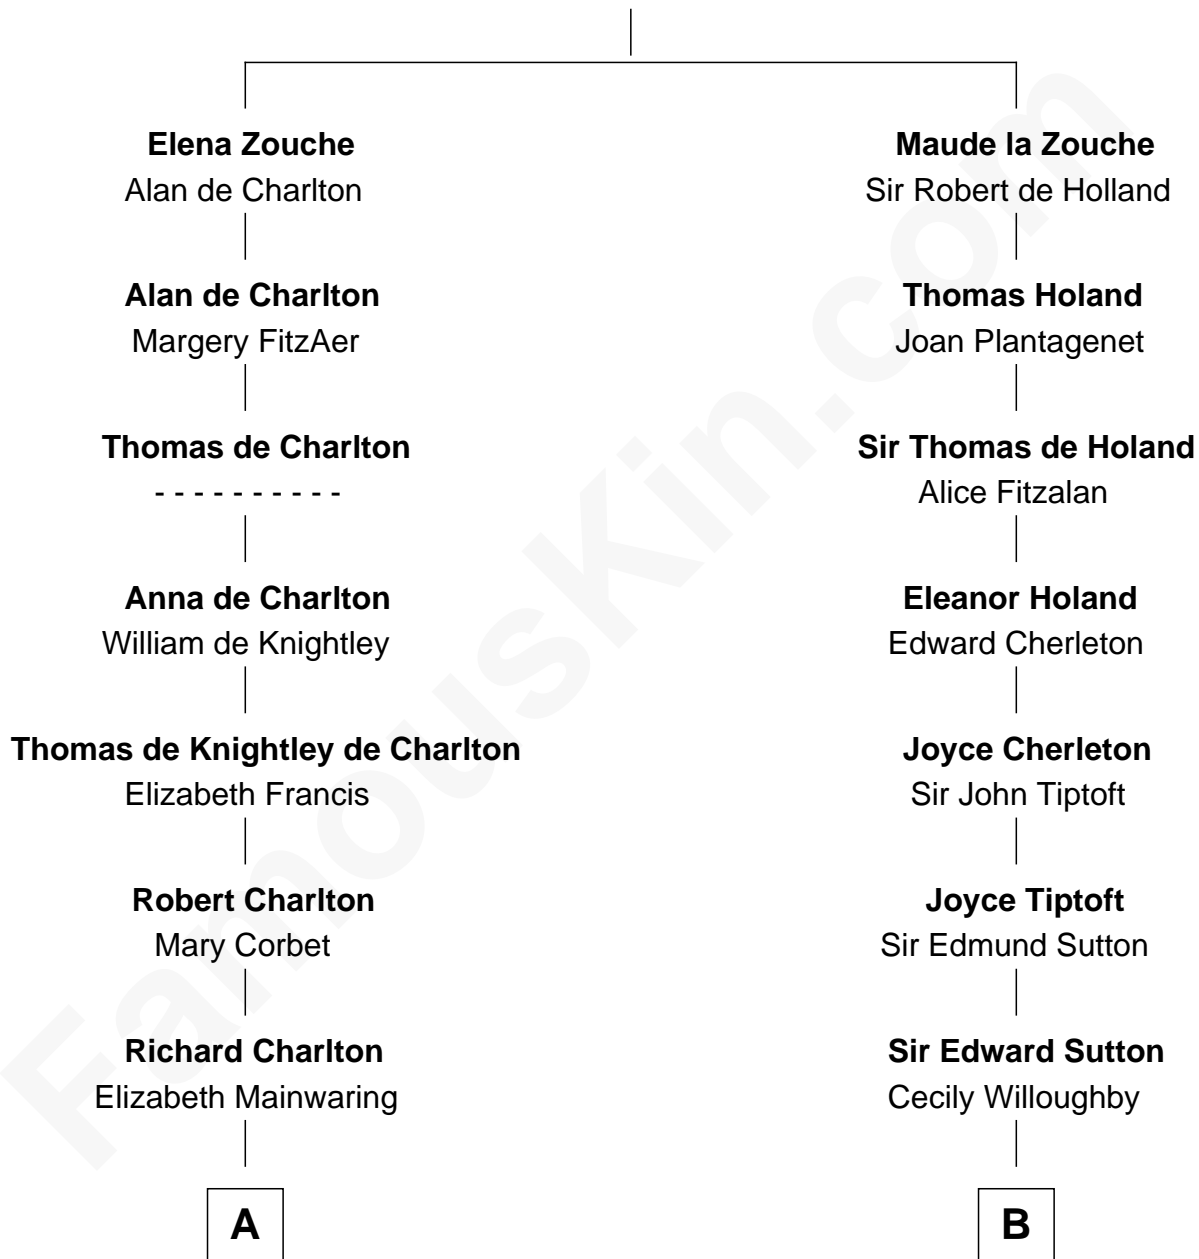

FamousKin.com

Relationship Chart of

Jay Gould

American Railroad "Robber Baron"

17th cousin 4 times removed of

J. K. Simmons
TV and Movie Actor

Sir Alan la Zouche
Eleanor de Segrave

C

Sedgwick Russell Hazen

Mary Isabelle Barr

Lewis Jacob Hazen

Emma Broaddus Lewis

Ruth Hazen

Col. Ralph Archibald Kimble

Patricia Kimble

Dr. Donald William Simmons