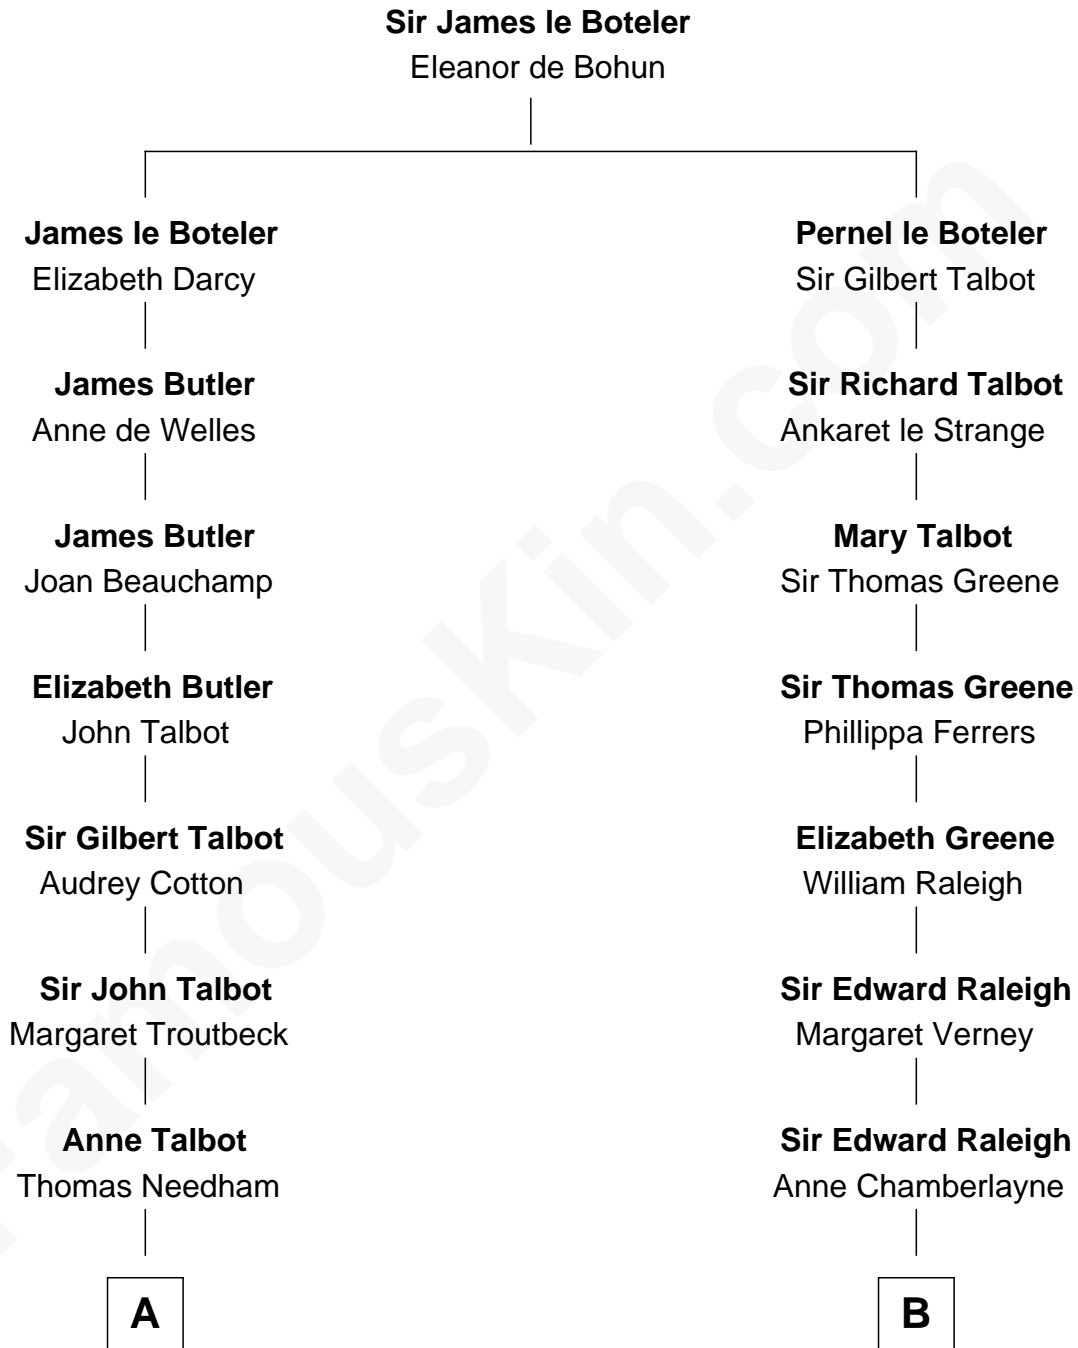

FamousKin.com

Relationship Chart of

Jay Gould

American Railroad "Robber Baron"

16th cousin 2 times removed of

Henry Clay Folger

Founder of Folger Shakespeare Library and Chairman of Standard Oil

C

Henry Clay Folger

Eliza Jane Clark

Henry Clay Folger

Chairman of Standard Oil

FamousKin.com