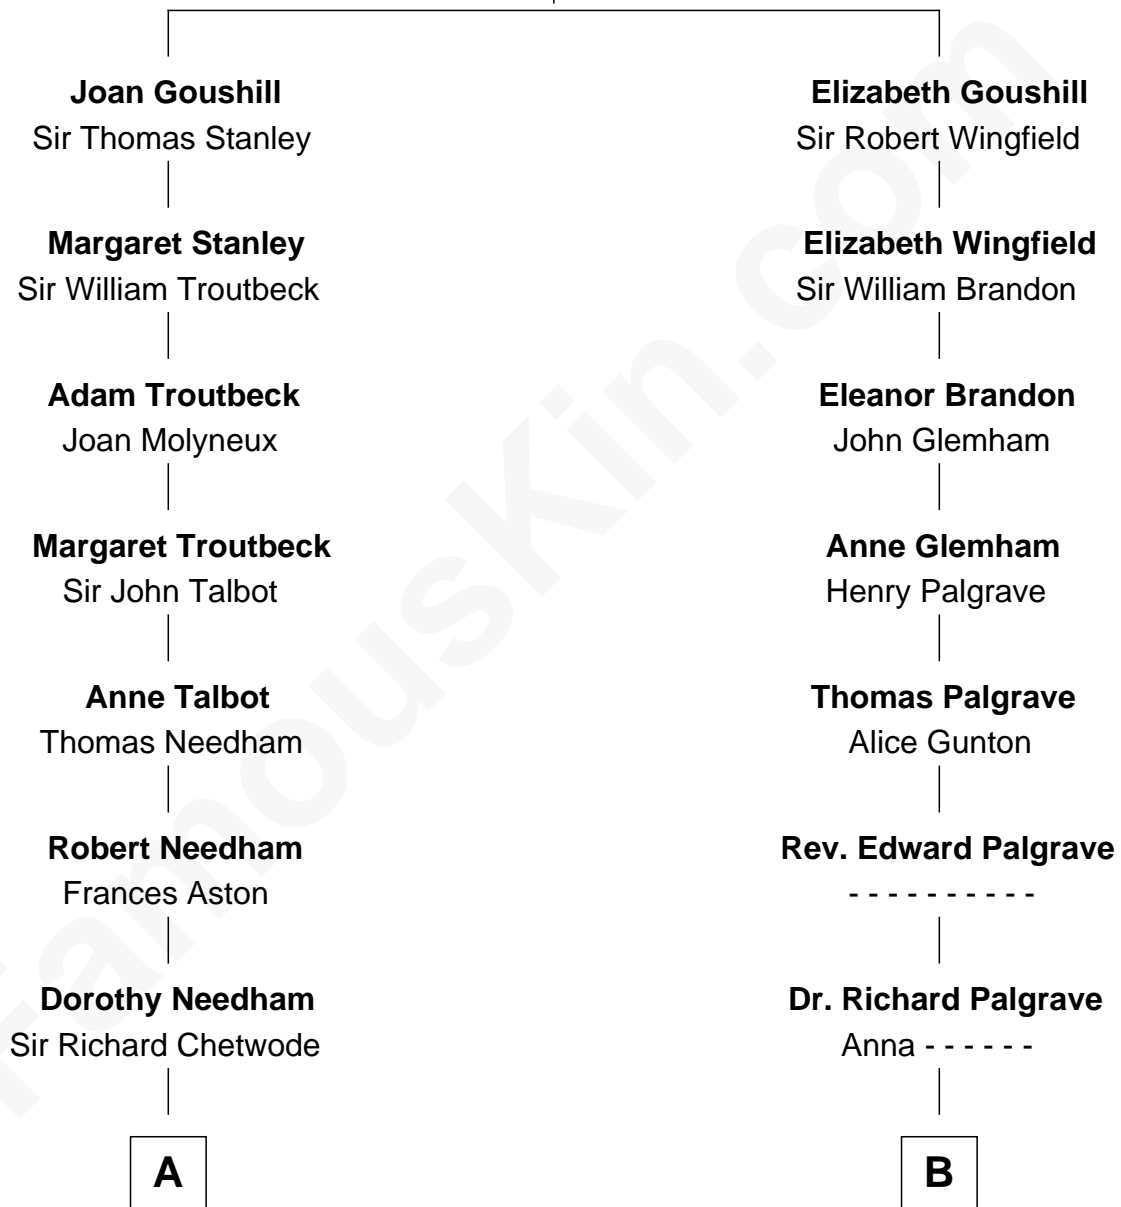

FamousKin.com

Relationship Chart of

Jay Gould

American Railroad "Robber Baron"

14th cousin of

J. A. Folger

Founder of Folger Coffee Company

Sir Robert Goushill
Elizabeth Fitzalan

Jay Gould
"Robber Baron"

B

Sarah Palgrave
Dr. John Alcock

Anna Alcock
John Williams

Anna Williams
Jonathan Bennett

Rebecca Bennett
Peleg Slocum

Peleg Slocum
Elizabeth Brown

Rebecca Slocum
George Folger