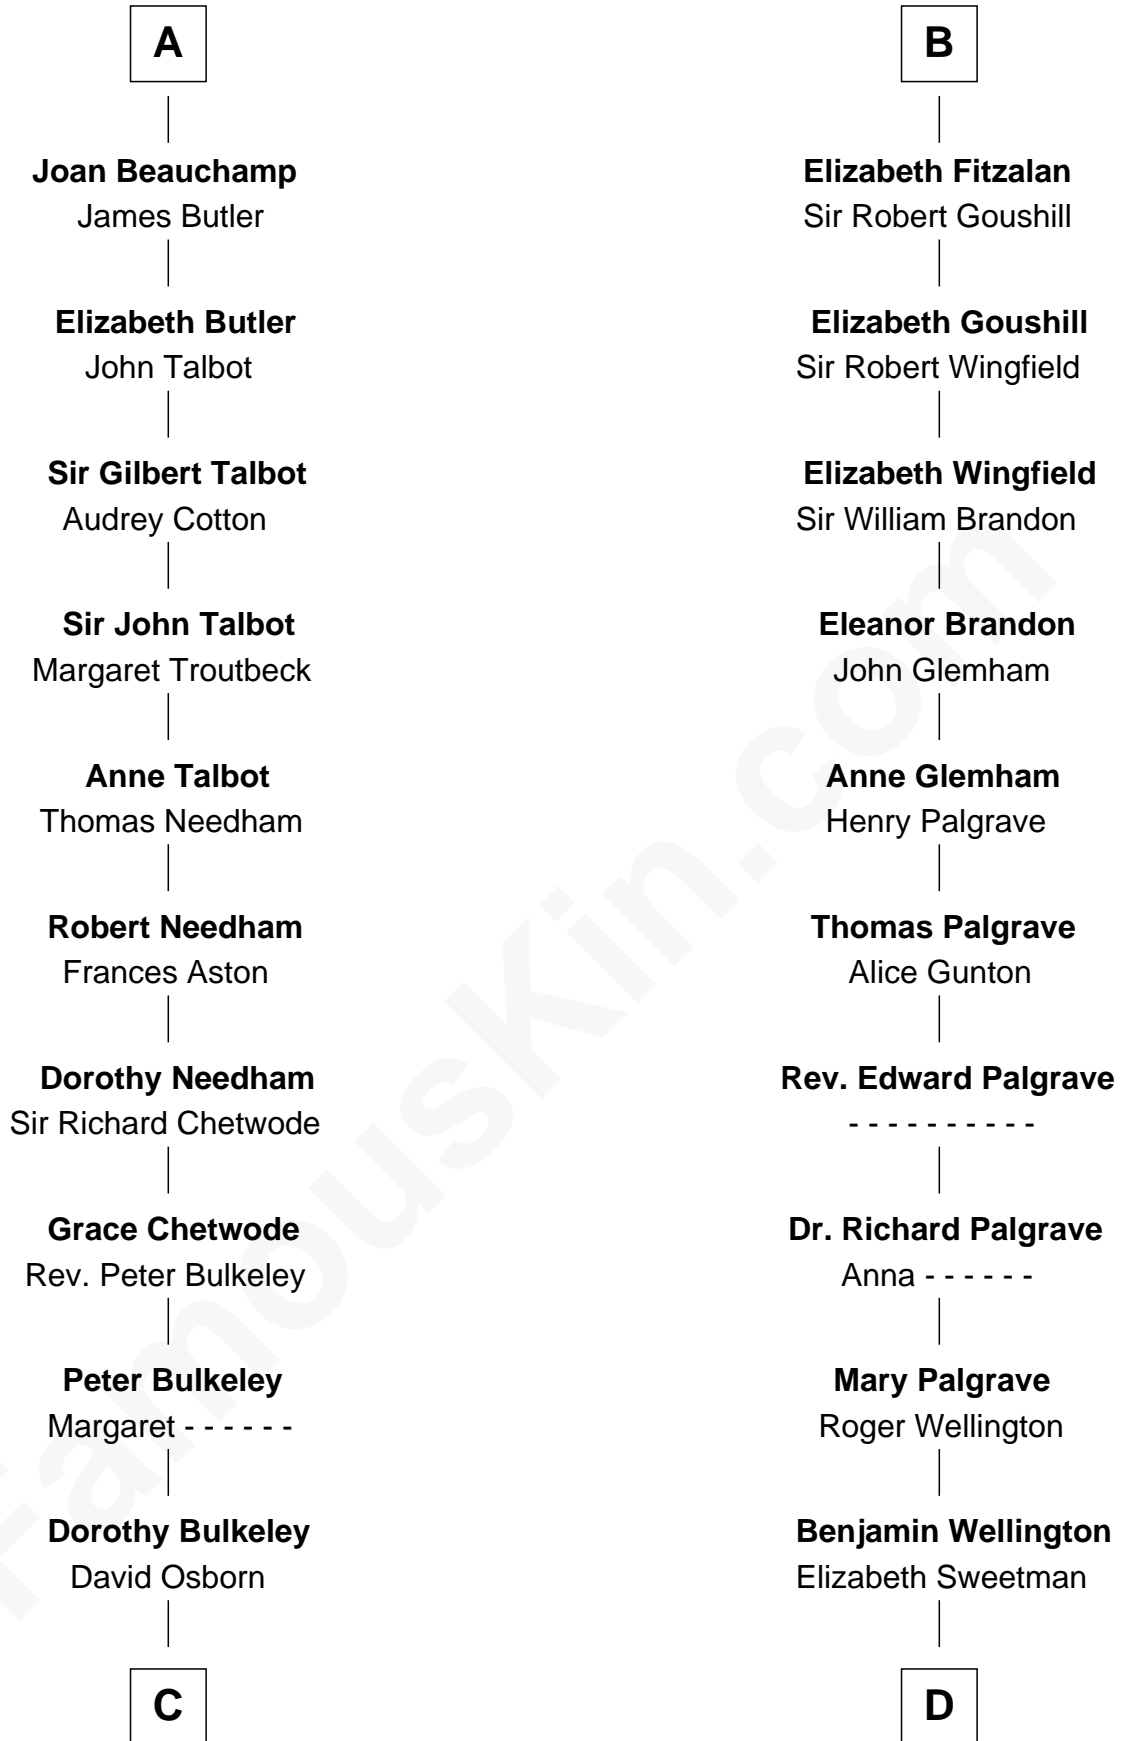

## Relationship Chart of

### Jay Gould

American Railroad "Robber Baron"

20th cousin 1 time removed of

### Eli Whitney

Inventor of the Cotton Gin

**Humphrey IV de Bohun**

Margaret of Scotland

**C**

**Eleazer Osborn**  
Hannah Bulkeley

**Eleazer Osborn**  
Sarah Burr

**Anna Osborn**  
Abraham Gould

**John Burr Gould**  
Mary More

**Jay Gould**  
*"Robber Baron"*

**D**

**Elizabeth Wellington**  
John Fay

**Benjamin Fay**  
Martha Miles

**Elizabeth Fay**  
Eli Whitney

**Eli Whitney**  
*Inventor of the Cotton Gin*