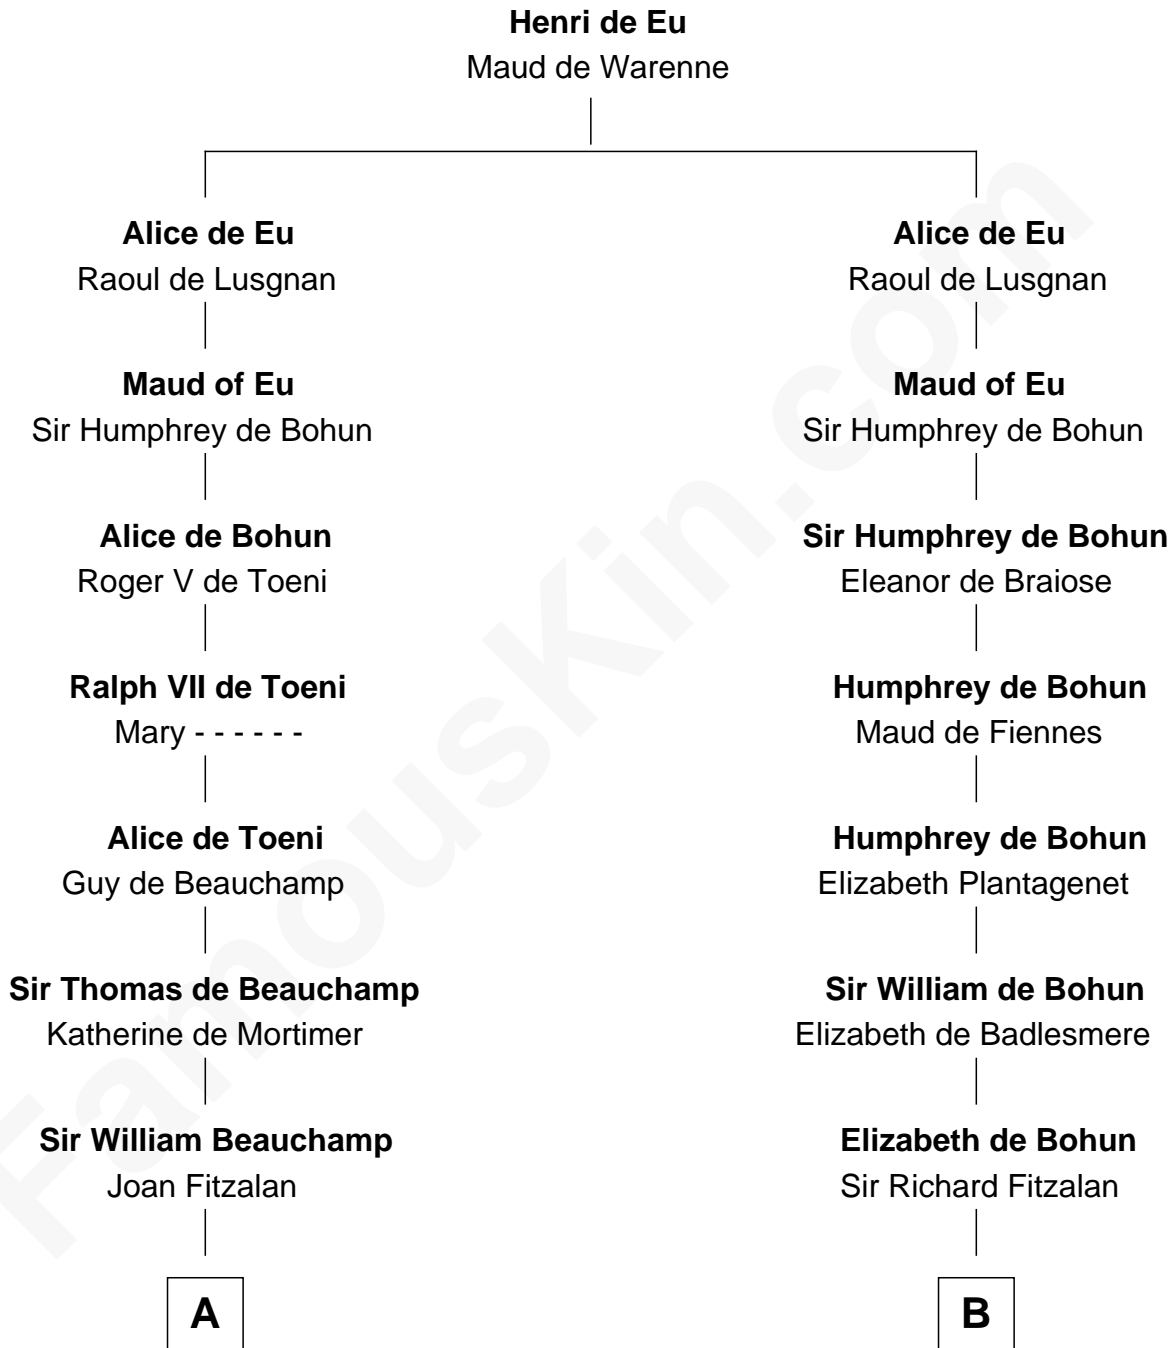

FamousKin.com

Relationship Chart of

Jay Gould

American Railroad "Robber Baron"

20th cousin 1 time removed of

Eli Whitney

Inventor of the Cotton Gin

C

Eleazer Osborn
Hannah Bulkeley

Eleazer Osborn
Sarah Burr

Anna Osborn
Abraham Gould

John Burr Gould
Mary More

Jay Gould
"Robber Baron"

D

Elizabeth Wellington
John Fay

Benjamin Fay
Martha Miles

Elizabeth Fay
Eli Whitney

Eli Whitney
Inventor of the Cotton Gin