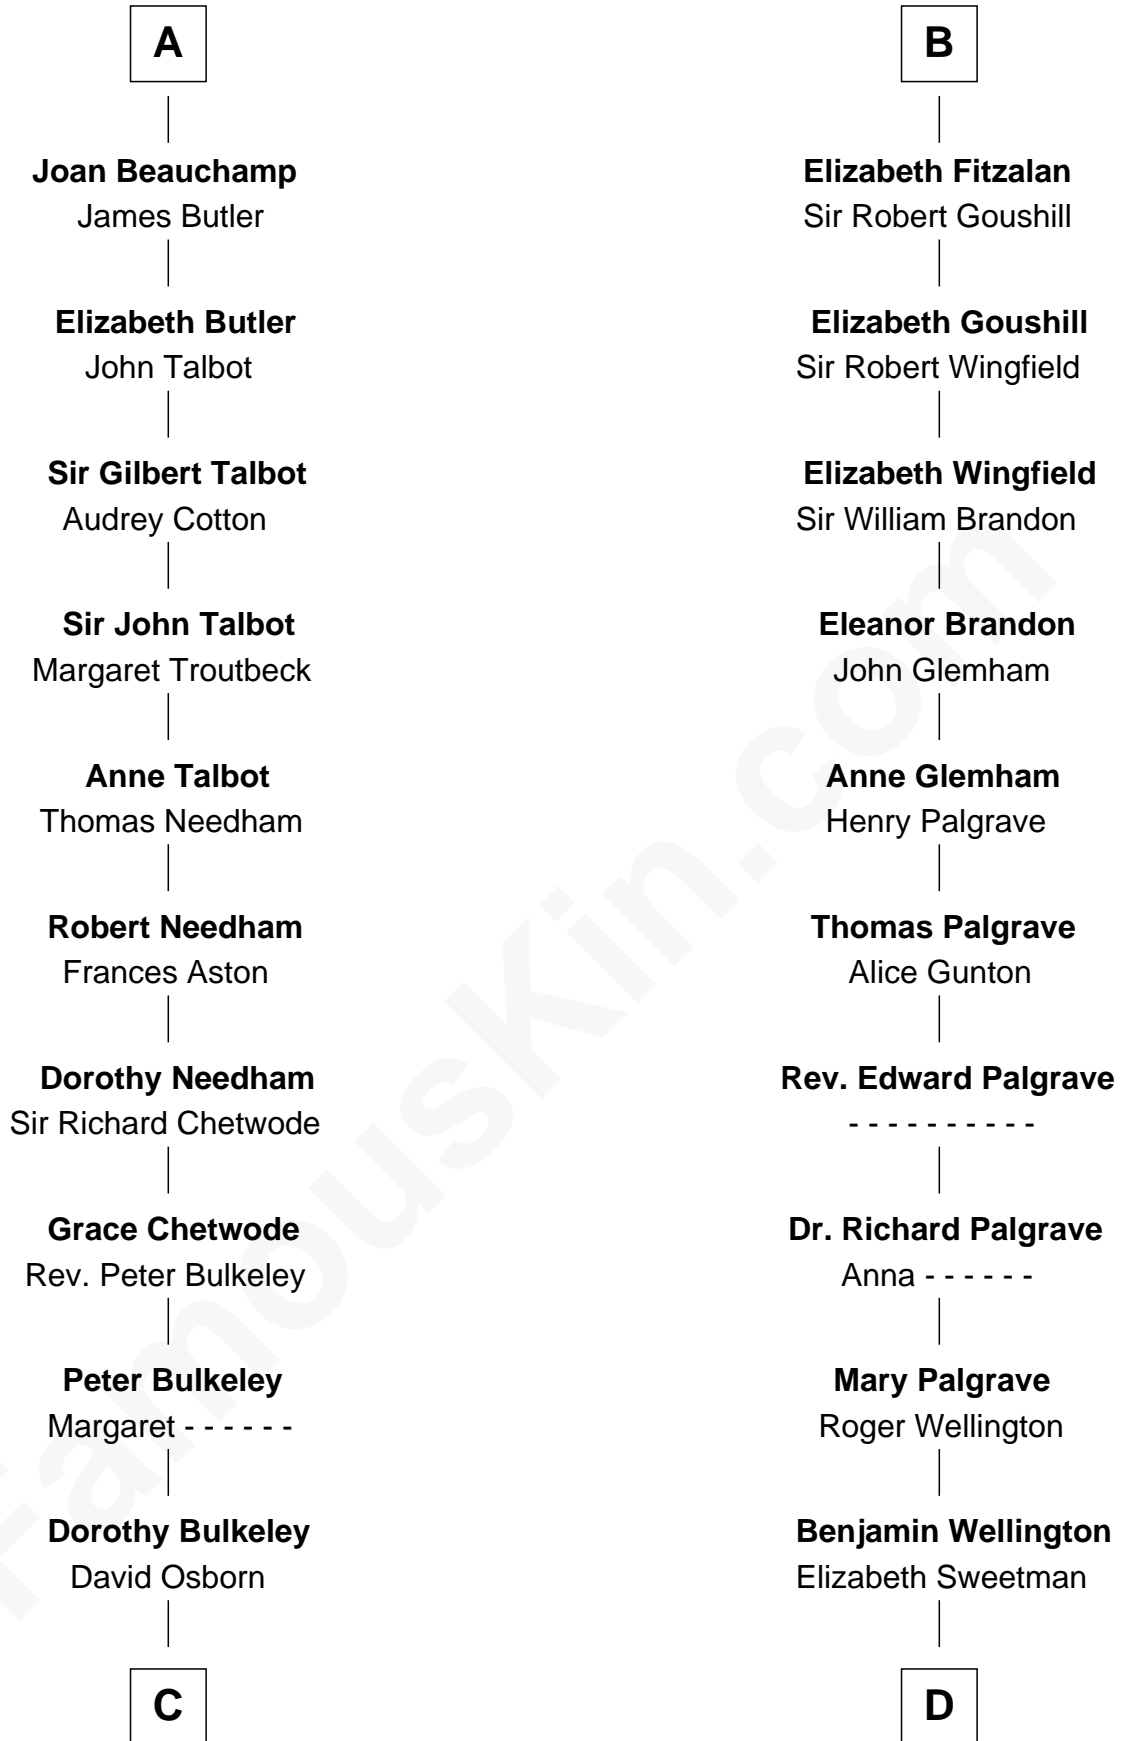

FamousKin.com

Relationship Chart of

Jay Gould

American Railroad "Robber Baron"

20th cousin 1 time removed of

Eli Whitney

Inventor of the Cotton Gin

C

Eleazer Osborn
Hannah Bulkeley

Eleazer Osborn
Sarah Burr

Anna Osborn
Abraham Gould

John Burr Gould
Mary More

Jay Gould
"Robber Baron"

D

Elizabeth Wellington
John Fay

Benjamin Fay
Martha Miles

Elizabeth Fay
Eli Whitney

Eli Whitney
Inventor of the Cotton Gin