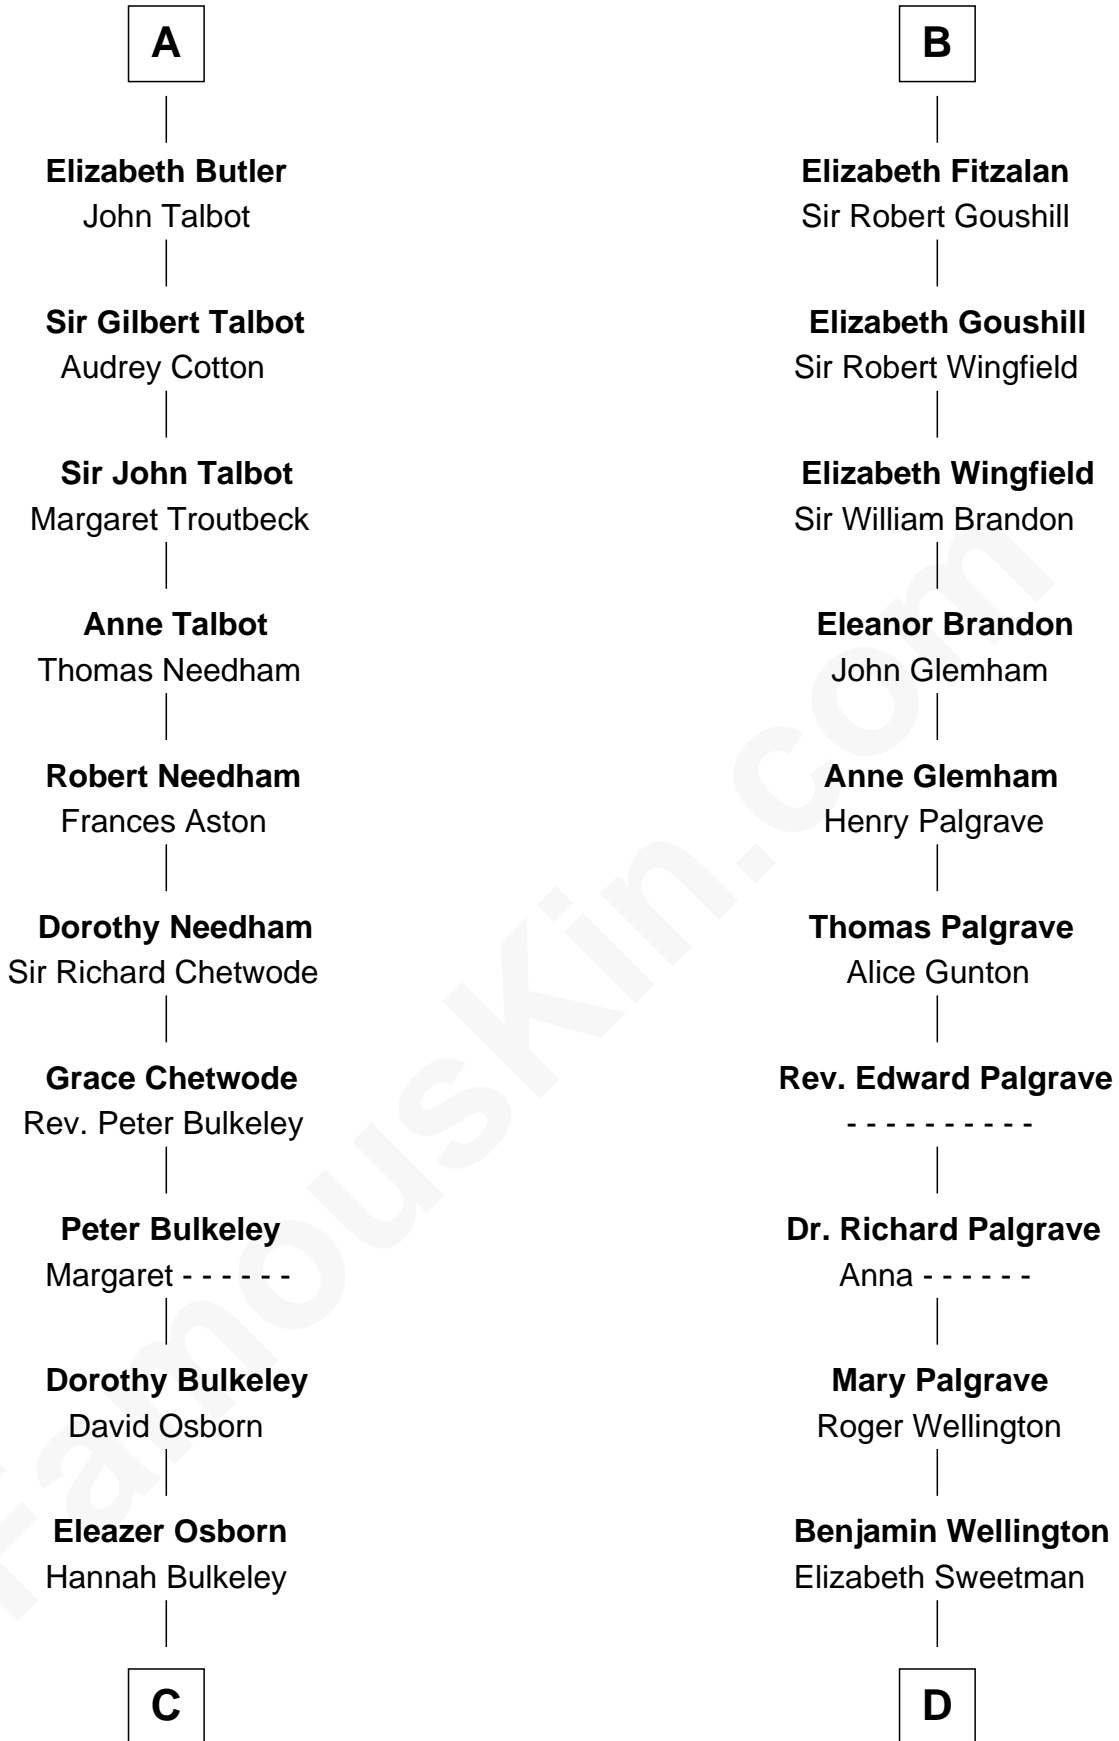

FamousKin.com

Relationship Chart of

Jay Gould

American Railroad "Robber Baron"

20th cousin of

Eli Whitney

Inventor of the Cotton Gin

Robert Mauduit

Isabel Basset

C

Eleazer Osborn

Sarah Burr

Anna Osborn

Abraham Gould

John Burr Gould

Mary More

Jay Gould

"Robber Baron"

D

Elizabeth Wellington

John Fay

Benjamin Fay

Martha Miles

Elizabeth Fay