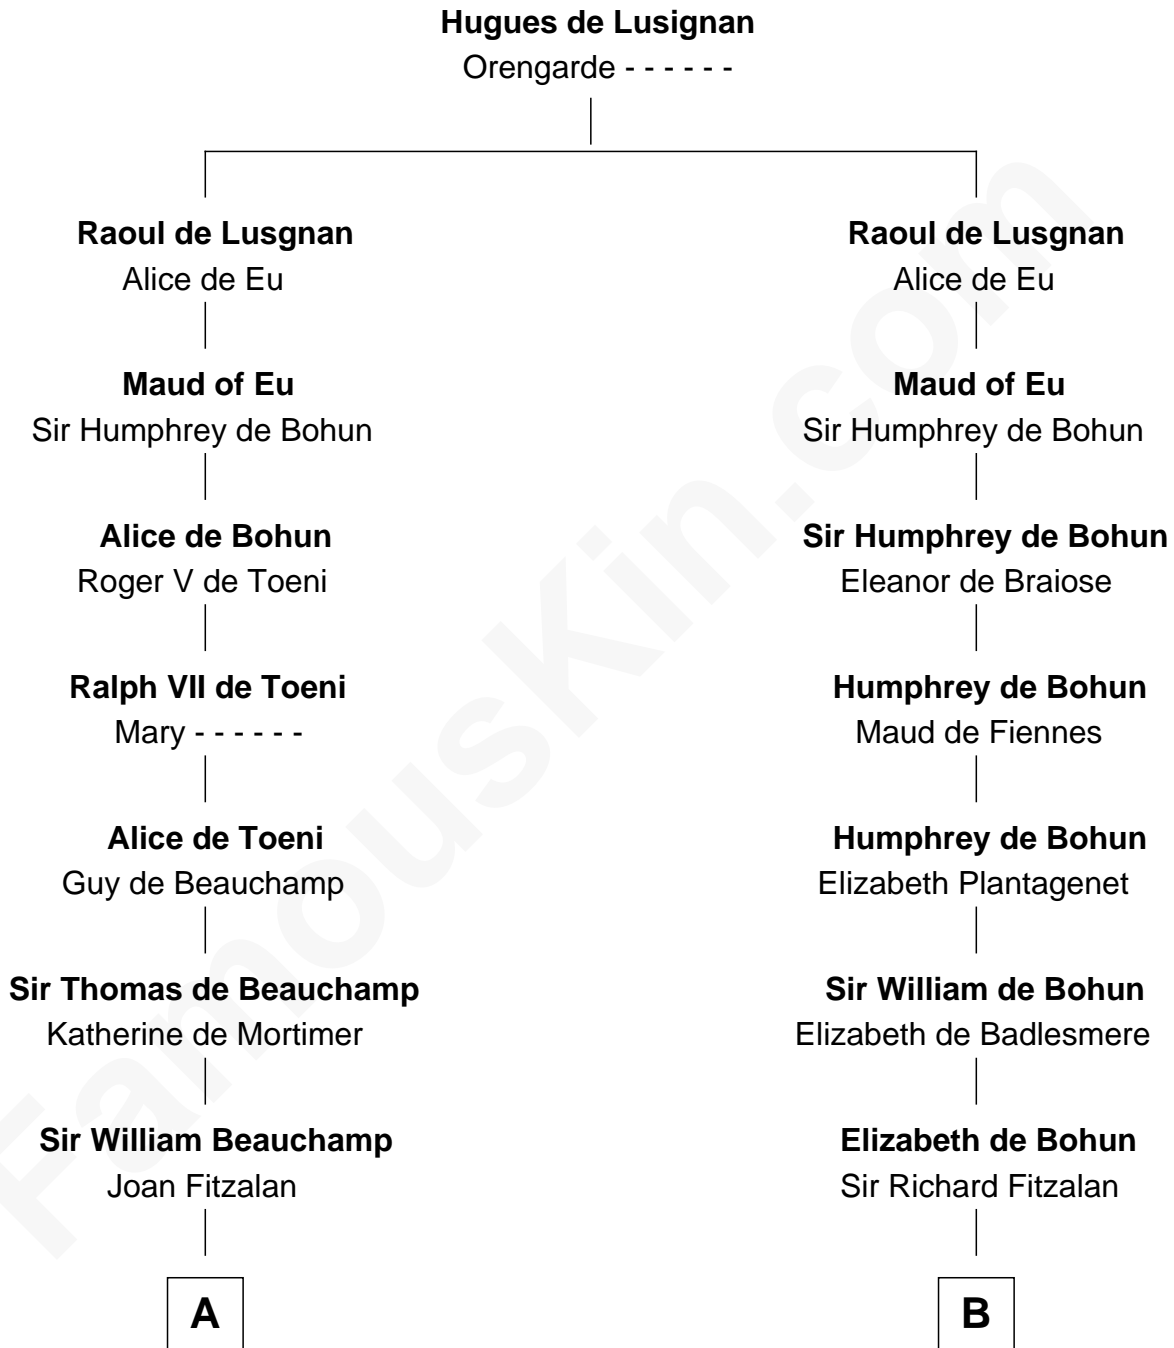

## Relationship Chart of

### Jay Gould

American Railroad "Robber Baron"

20th cousin 1 time removed of

### Eli Whitney

Inventor of the Cotton Gin

**C**

**Eleazer Osborn**  
Hannah Bulkeley

**Eleazer Osborn**  
Sarah Burr

**Anna Osborn**  
Abraham Gould

**John Burr Gould**  
Mary More

**Jay Gould**  
*"Robber Baron"*