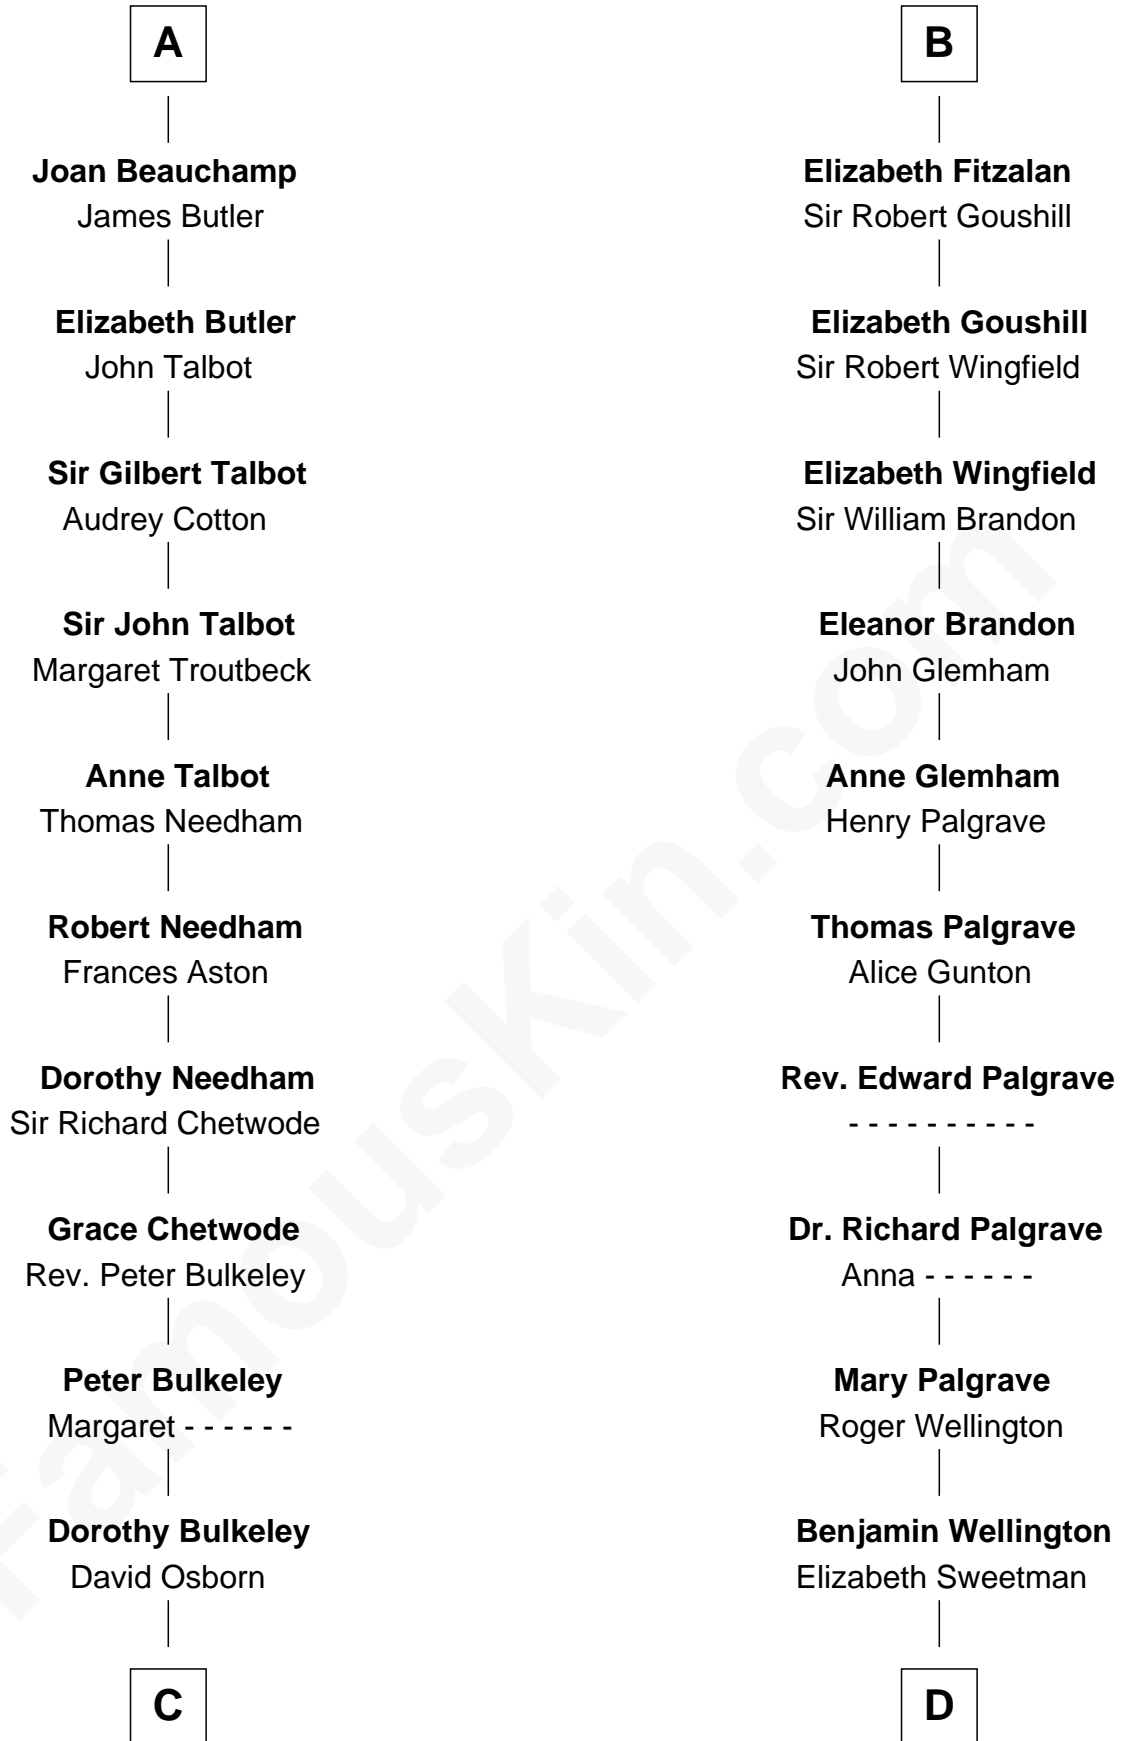

## Relationship Chart of

### Jay Gould

American Railroad "Robber Baron"

20th cousin 1 time removed of

### Eli Whitney

Inventor of the Cotton Gin

**C**

**Eleazer Osborn**  
Hannah Bulkeley

**Eleazer Osborn**  
Sarah Burr

**Anna Osborn**  
Abraham Gould

**John Burr Gould**  
Mary More

**Jay Gould**  
*"Robber Baron"*