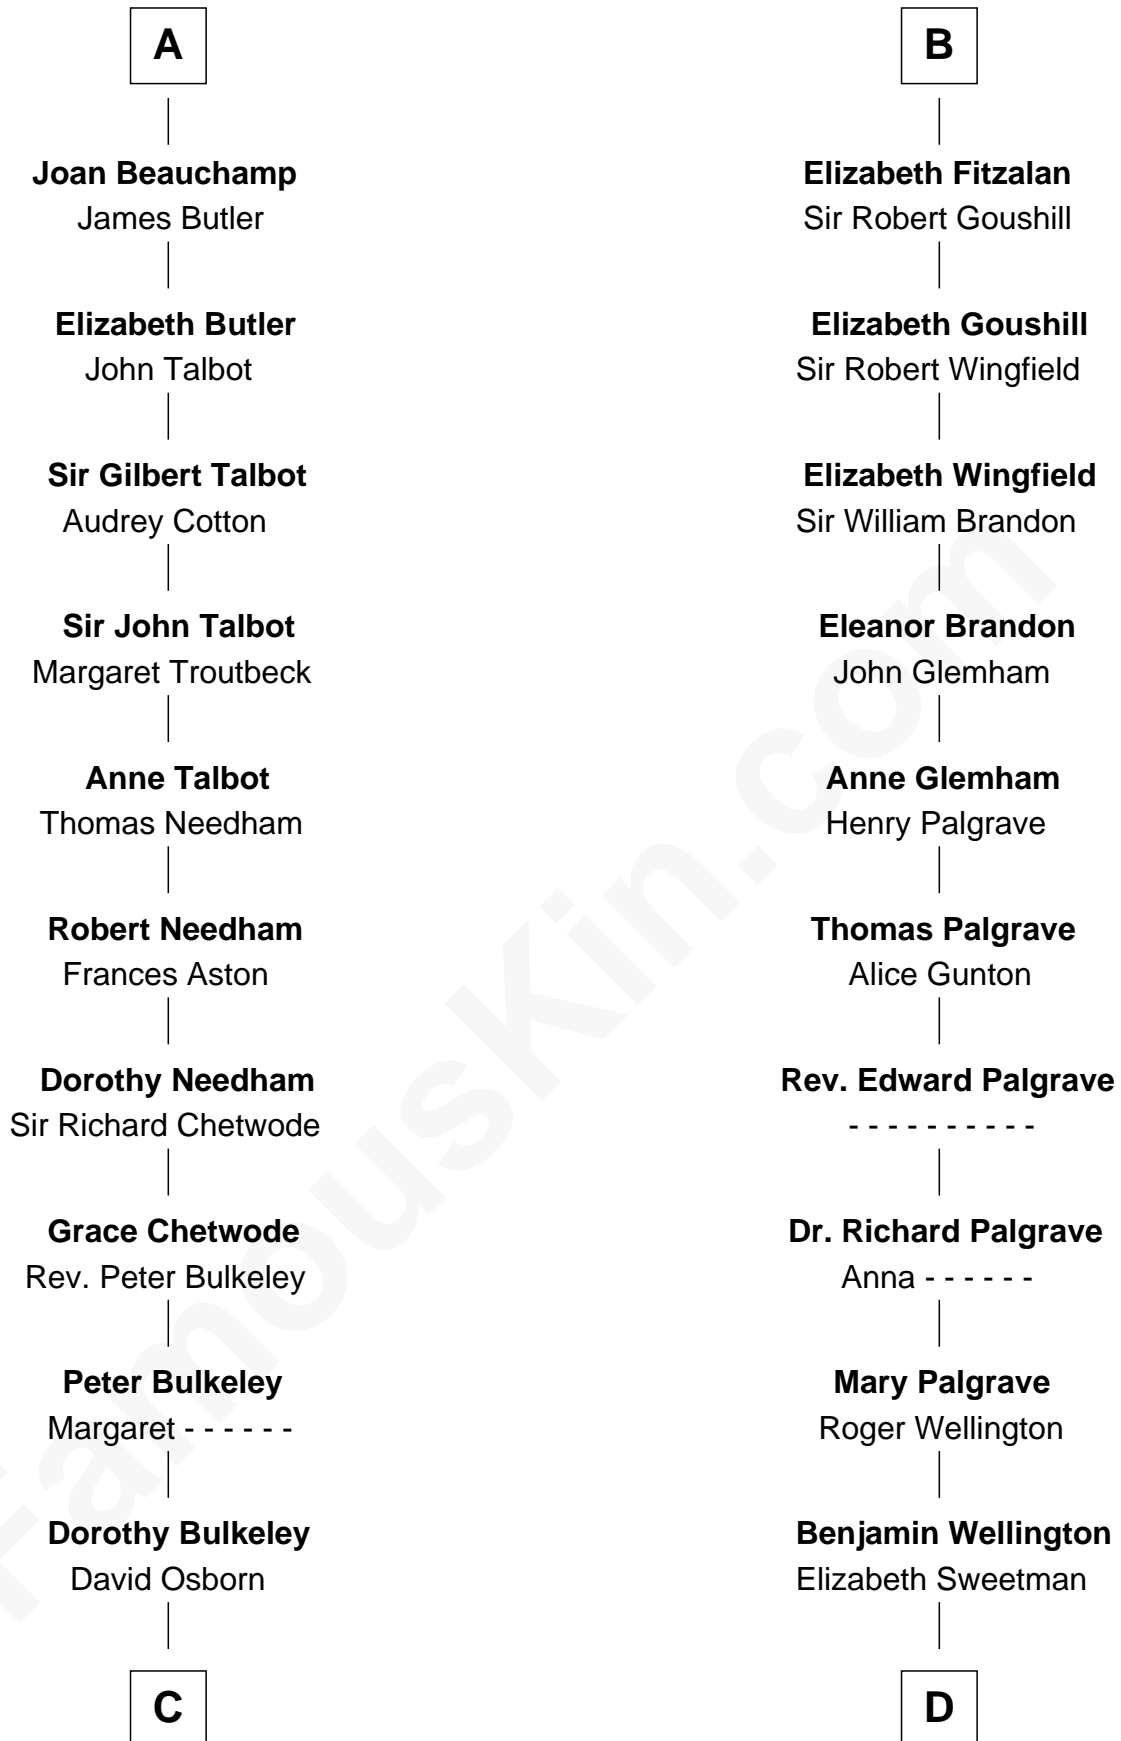

FamousKin.com

Relationship Chart of

Jay Gould

American Railroad "Robber Baron"

20th cousin 1 time removed of

Eli Whitney

Inventor of the Cotton Gin

Beatrix de Say

Sir Geoffrey FitzPiers

C

Eleazer Osborn
Hannah Bulkeley

Eleazer Osborn
Sarah Burr

Anna Osborn
Abraham Gould

John Burr Gould
Mary More

Jay Gould
"Robber Baron"

D