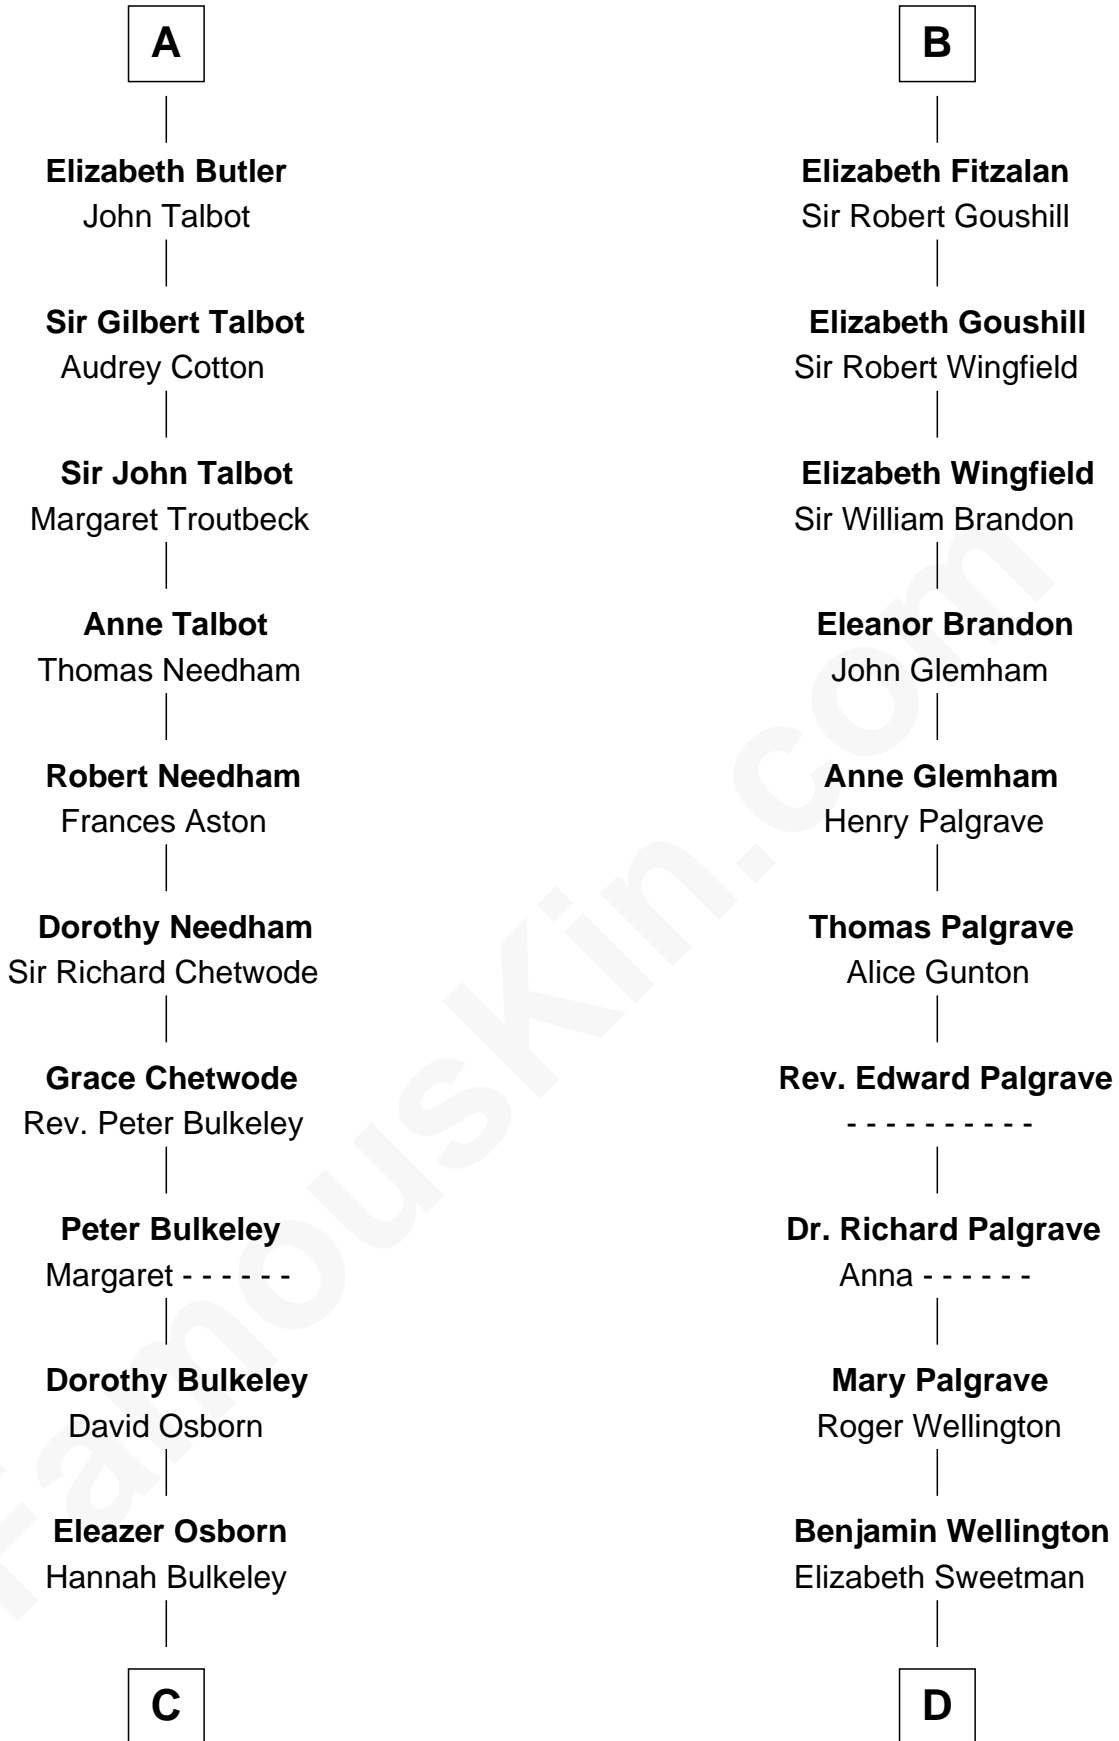

FamousKin.com Relationship Chart of

Jay Gould

American Railroad "Robber Baron"

20th cousin of

Eli Whitney

Inventor of the Cotton Gin

Waleran de Newburgh

Alice de Harcourt

"Robber Baron"

D

Elizabeth Wellington

John Fay

Benjamin Fay

Martha Miles

Elizabeth Fay

Eli Whitney