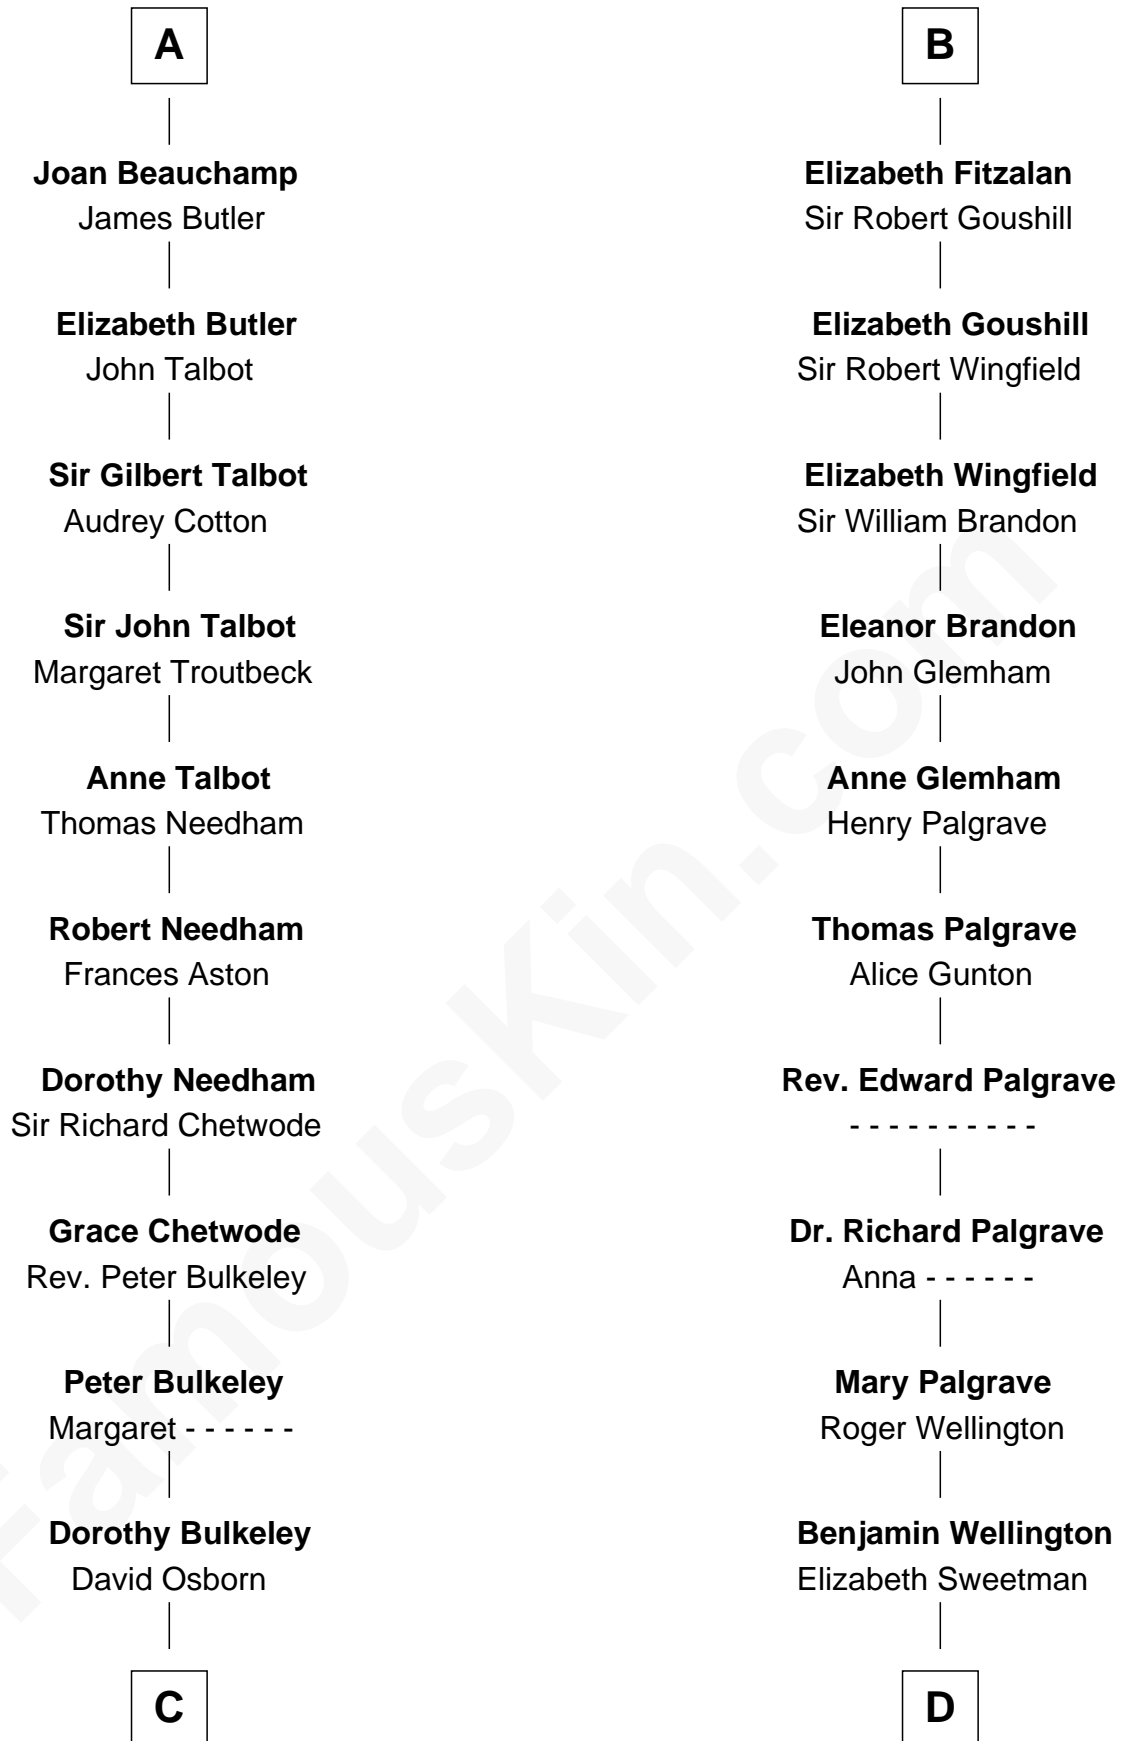

FamousKin.com

Relationship Chart of

Jay Gould

American Railroad "Robber Baron"

20th cousin 1 time removed of

Eli Whitney

Inventor of the Cotton Gin

C

Eleazer Osborn
Hannah Bulkeley

Eleazer Osborn
Sarah Burr

Anna Osborn
Abraham Gould

John Burr Gould
Mary More

Jay Gould
"Robber Baron"

D

Elizabeth Wellington
John Fay

Benjamin Fay
Martha Miles

Elizabeth Fay
Eli Whitney

Eli Whitney
Inventor of the Cotton Gin