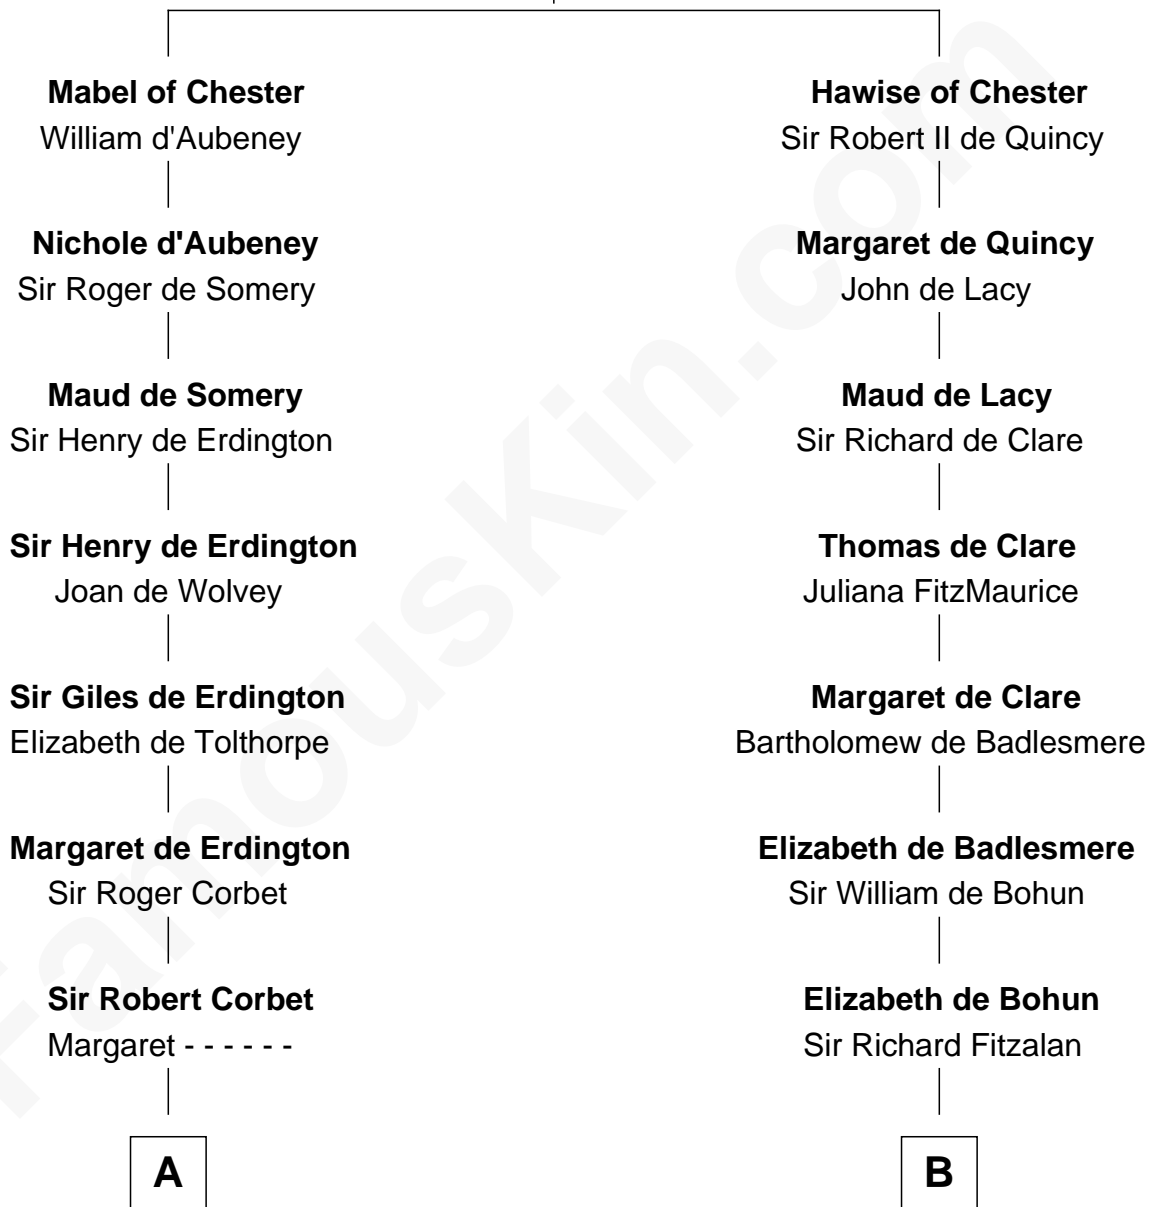

FamousKin.com

Relationship Chart of

Jay Gould

American Railroad "Robber Baron"

19th cousin 1 time removed of

Eli Whitney

Inventor of the Cotton Gin

Hugh de Kevelioc
Bertrade de Montfort

C

Anna Osborn
Abraham Gould

John Burr Gould
Mary More

Jay Gould
"Robber Baron"

D

Elizabeth Wellington
John Fay

Benjamin Fay
Martha Miles

Elizabeth Fay
Eli Whitney

Eli Whitney
Inventor of the Cotton Gin

FamousKin.com