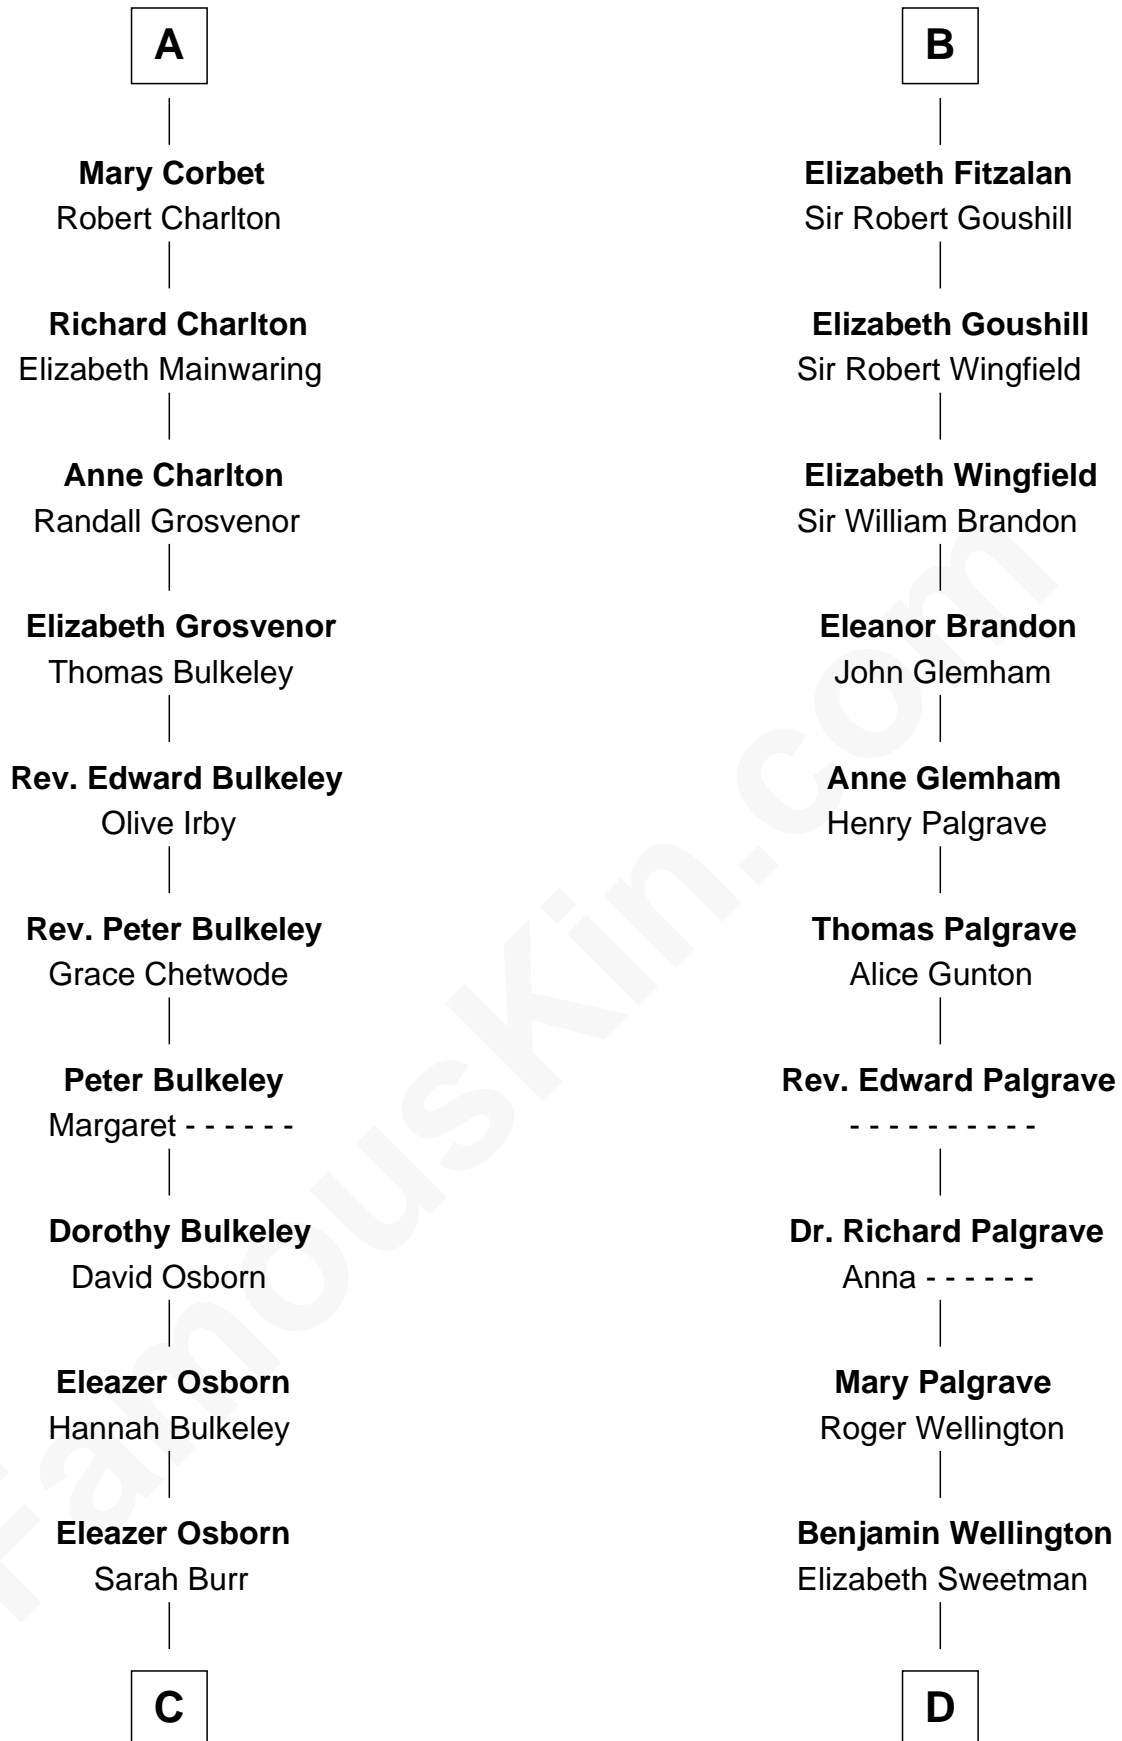

FamousKin.com

Relationship Chart of

Jay Gould

American Railroad "Robber Baron"

19th cousin 1 time removed of

Eli Whitney

Inventor of the Cotton Gin

Hugh de Kevelioc
Bertrade de Montfort

C

Anna Osborn
Abraham Gould

John Burr Gould
Mary More

Jay Gould
"Robber Baron"

D

Elizabeth Wellington
John Fay

Benjamin Fay
Martha Miles

Elizabeth Fay
Eli Whitney