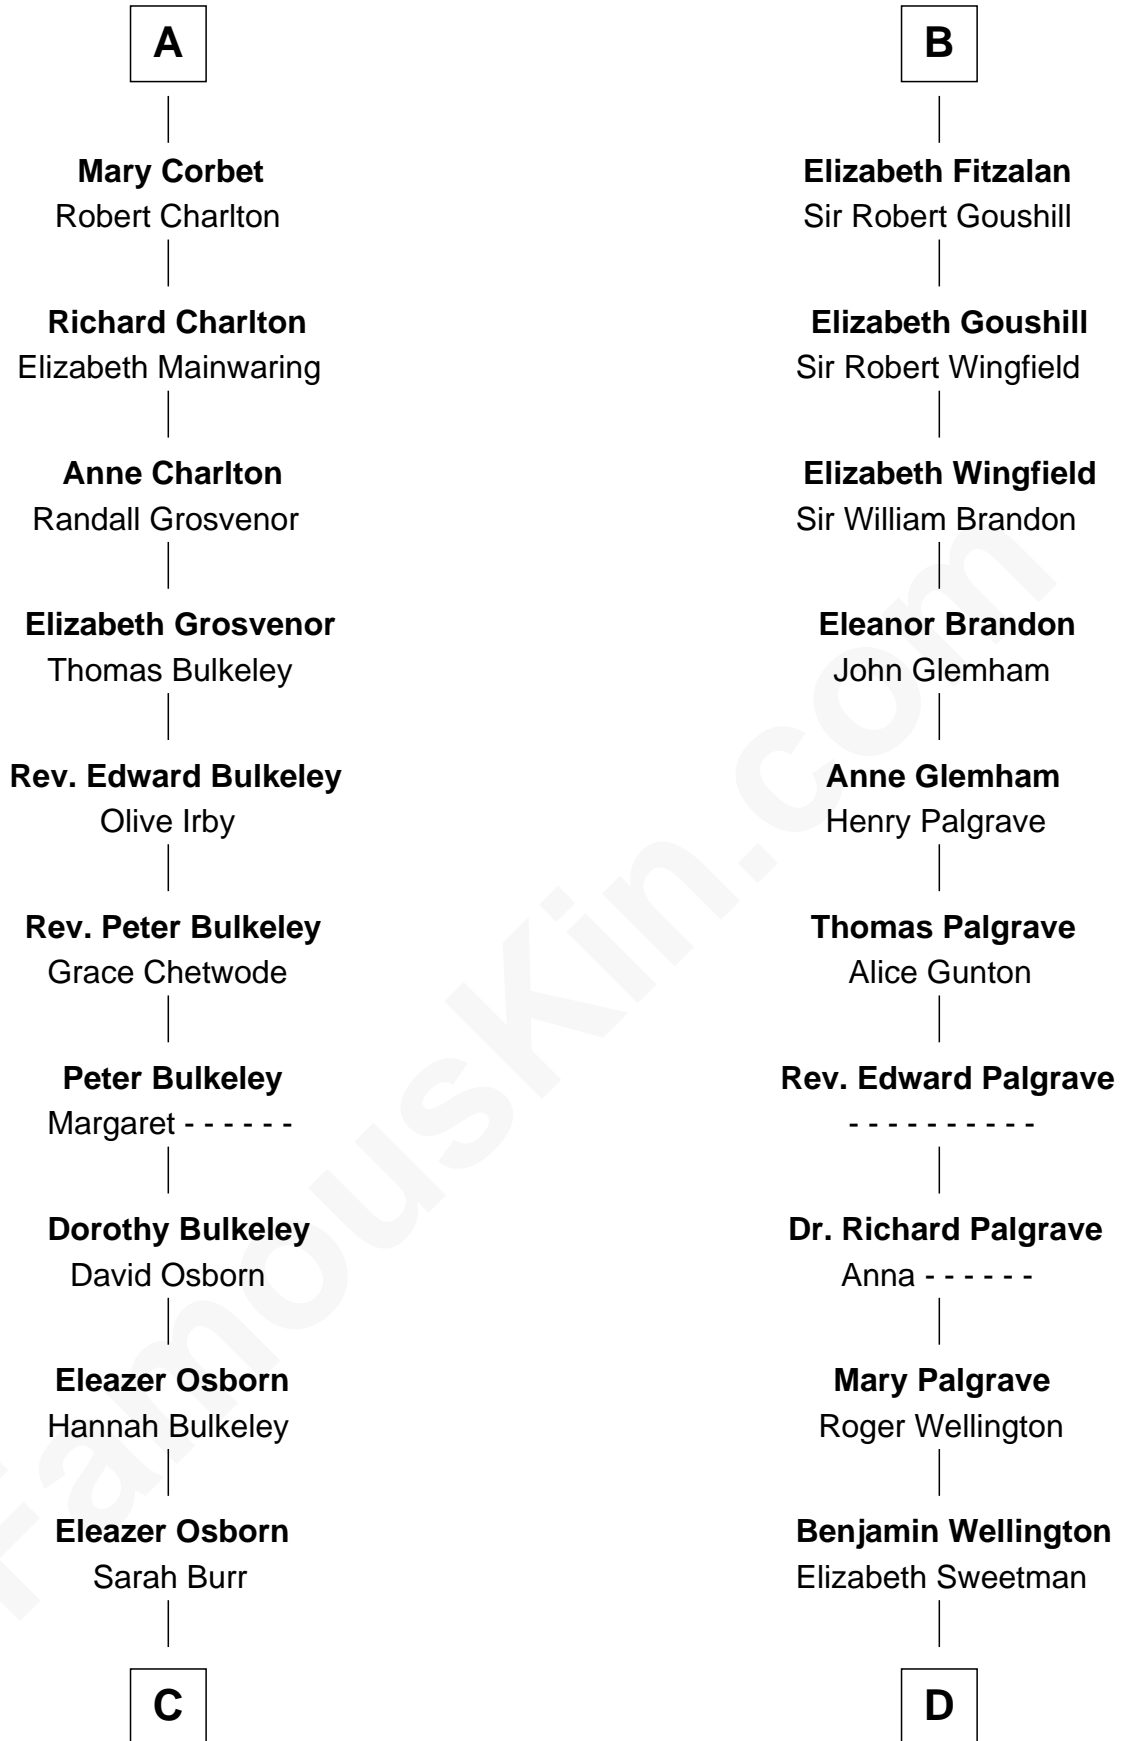

FamousKin.com

Relationship Chart of

Jay Gould

American Railroad "Robber Baron"

19th cousin 1 time removed of

Eli Whitney

Inventor of the Cotton Gin

Maud de St. Hilary

Maud de Somery
Sir Henry de Erdington

Maud FitzJohn
William de Beauchamp

Sir Henry de Erdington
Joan de Wolvey

Isabella de Beauchamp
Sir Patrick de Chaworth

Sir Giles de Erdington
Elizabeth de Tolthorpe

Maud de Chaworth
Henry Plantagenet

Margaret de Erdington
Sir Roger Corbet

Eleanor Plantagenet
Richard Fitzalan

Sir Robert Corbet
Margaret - - - - -

Sir Richard Fitzalan
Elizabeth de Bohun

A

B

C

Anna Osborn
Abraham Gould

John Burr Gould
Mary More

Jay Gould
"Robber Baron"

D

Elizabeth Wellington
John Fay

Benjamin Fay
Martha Miles

Elizabeth Fay
Eli Whitney

Eli Whitney
Inventor of the Cotton Gin

FamousKin.com