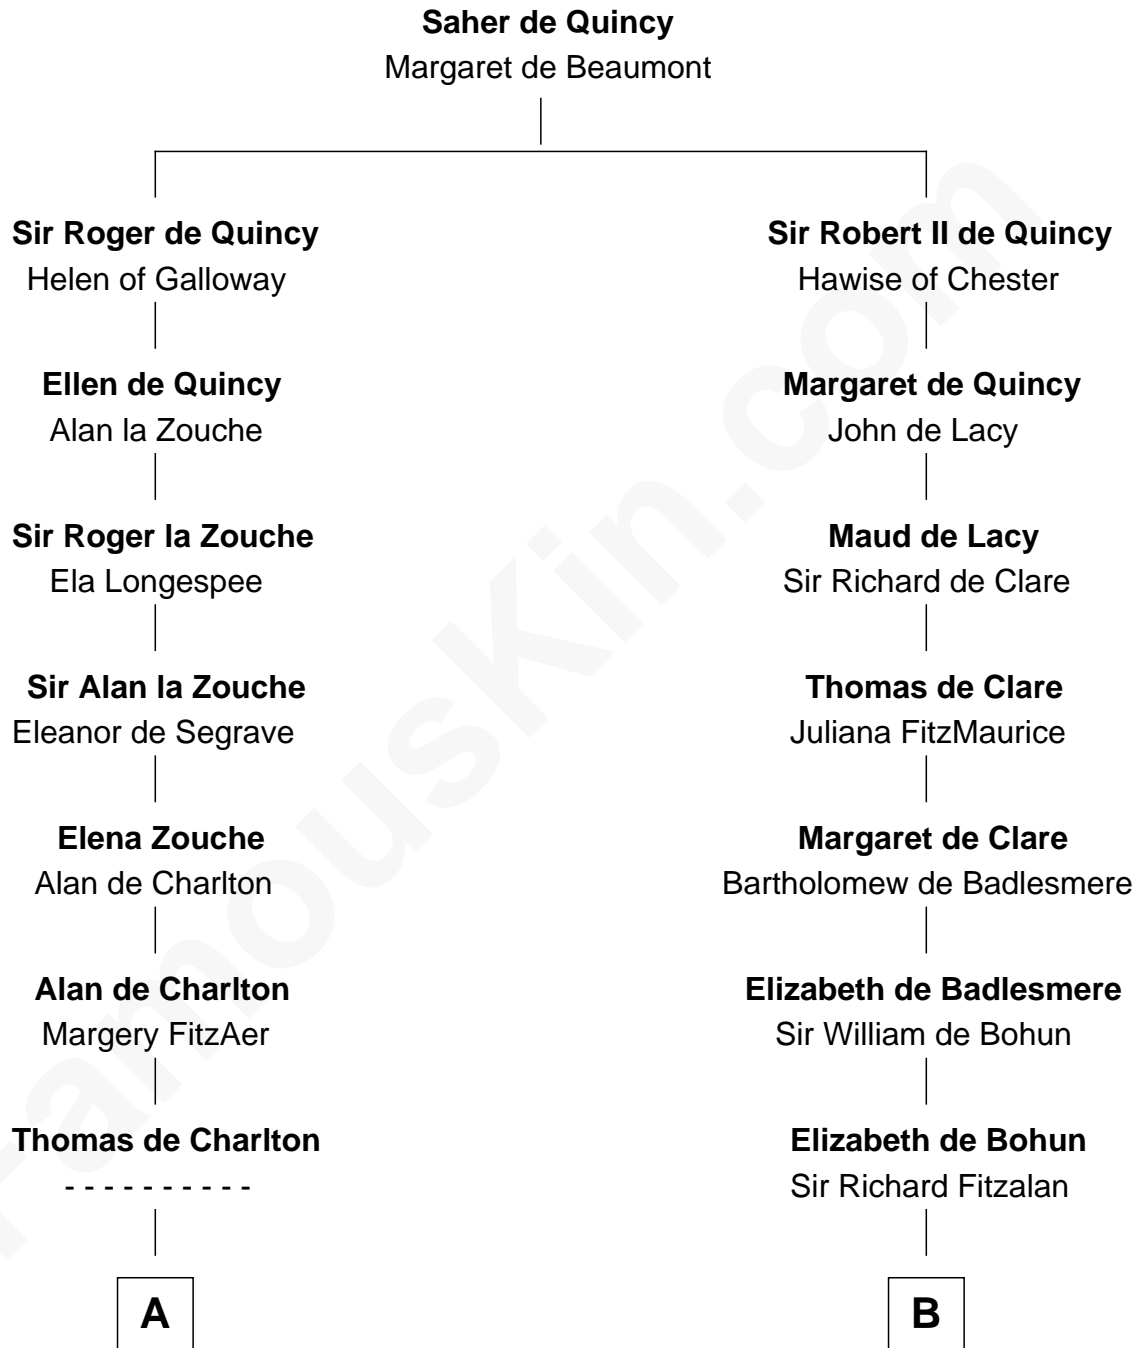

FamousKin.com

Relationship Chart of

Jay Gould

American Railroad "Robber Baron"

20th cousin 1 time removed of

Eli Whitney

Inventor of the Cotton Gin

C

Eleazer Osborn
Hannah Bulkeley

Eleazer Osborn
Sarah Burr

Anna Osborn
Abraham Gould

John Burr Gould
Mary More

Jay Gould
"Robber Baron"

D

Elizabeth Wellington
John Fay

Benjamin Fay
Martha Miles

Elizabeth Fay
Eli Whitney

Eli Whitney
Inventor of the Cotton Gin