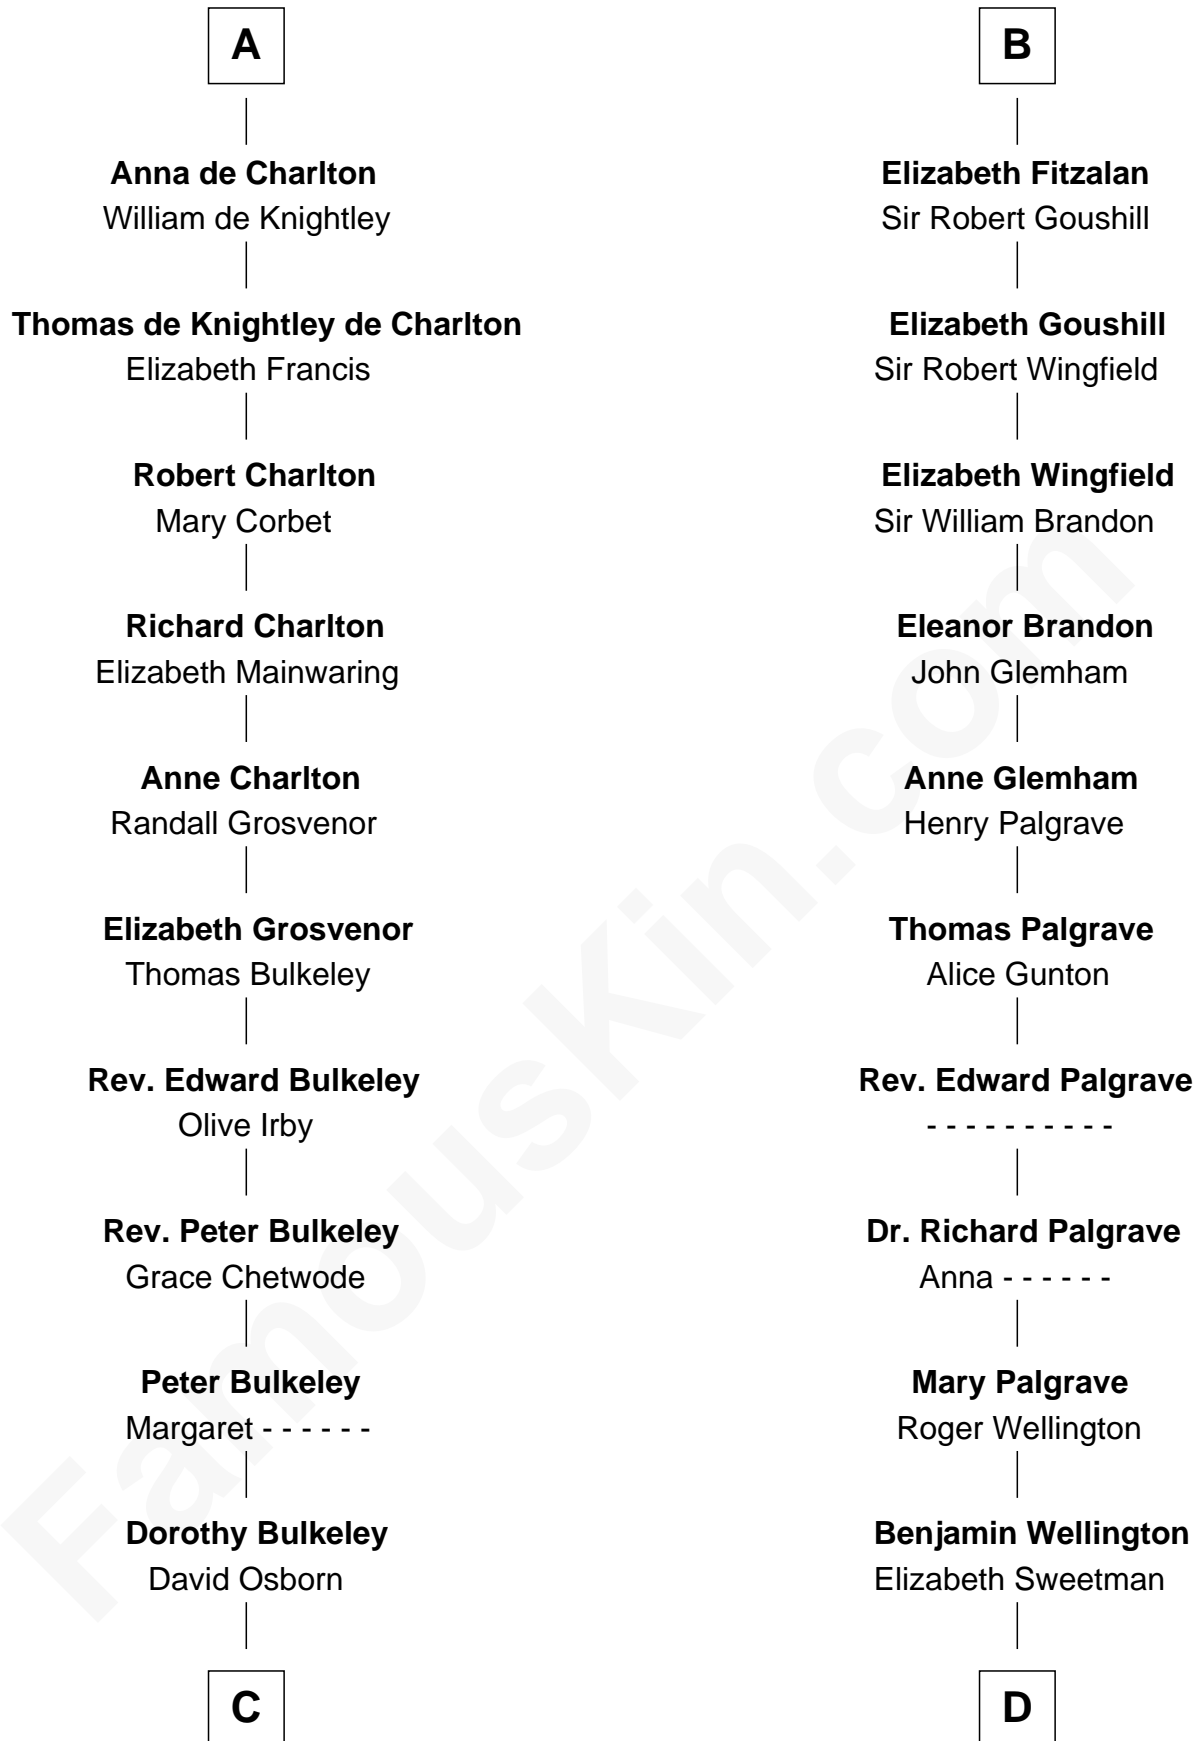

FamousKin.com

Relationship Chart of

Jay Gould

American Railroad "Robber Baron"

20th cousin 1 time removed of

Eli Whitney

Inventor of the Cotton Gin

C

Eleazer Osborn
Hannah Bulkeley

Eleazer Osborn
Sarah Burr

Anna Osborn
Abraham Gould

John Burr Gould
Mary More

Jay Gould
"Robber Baron"

D

Elizabeth Wellington
John Fay

Benjamin Fay
Martha Miles