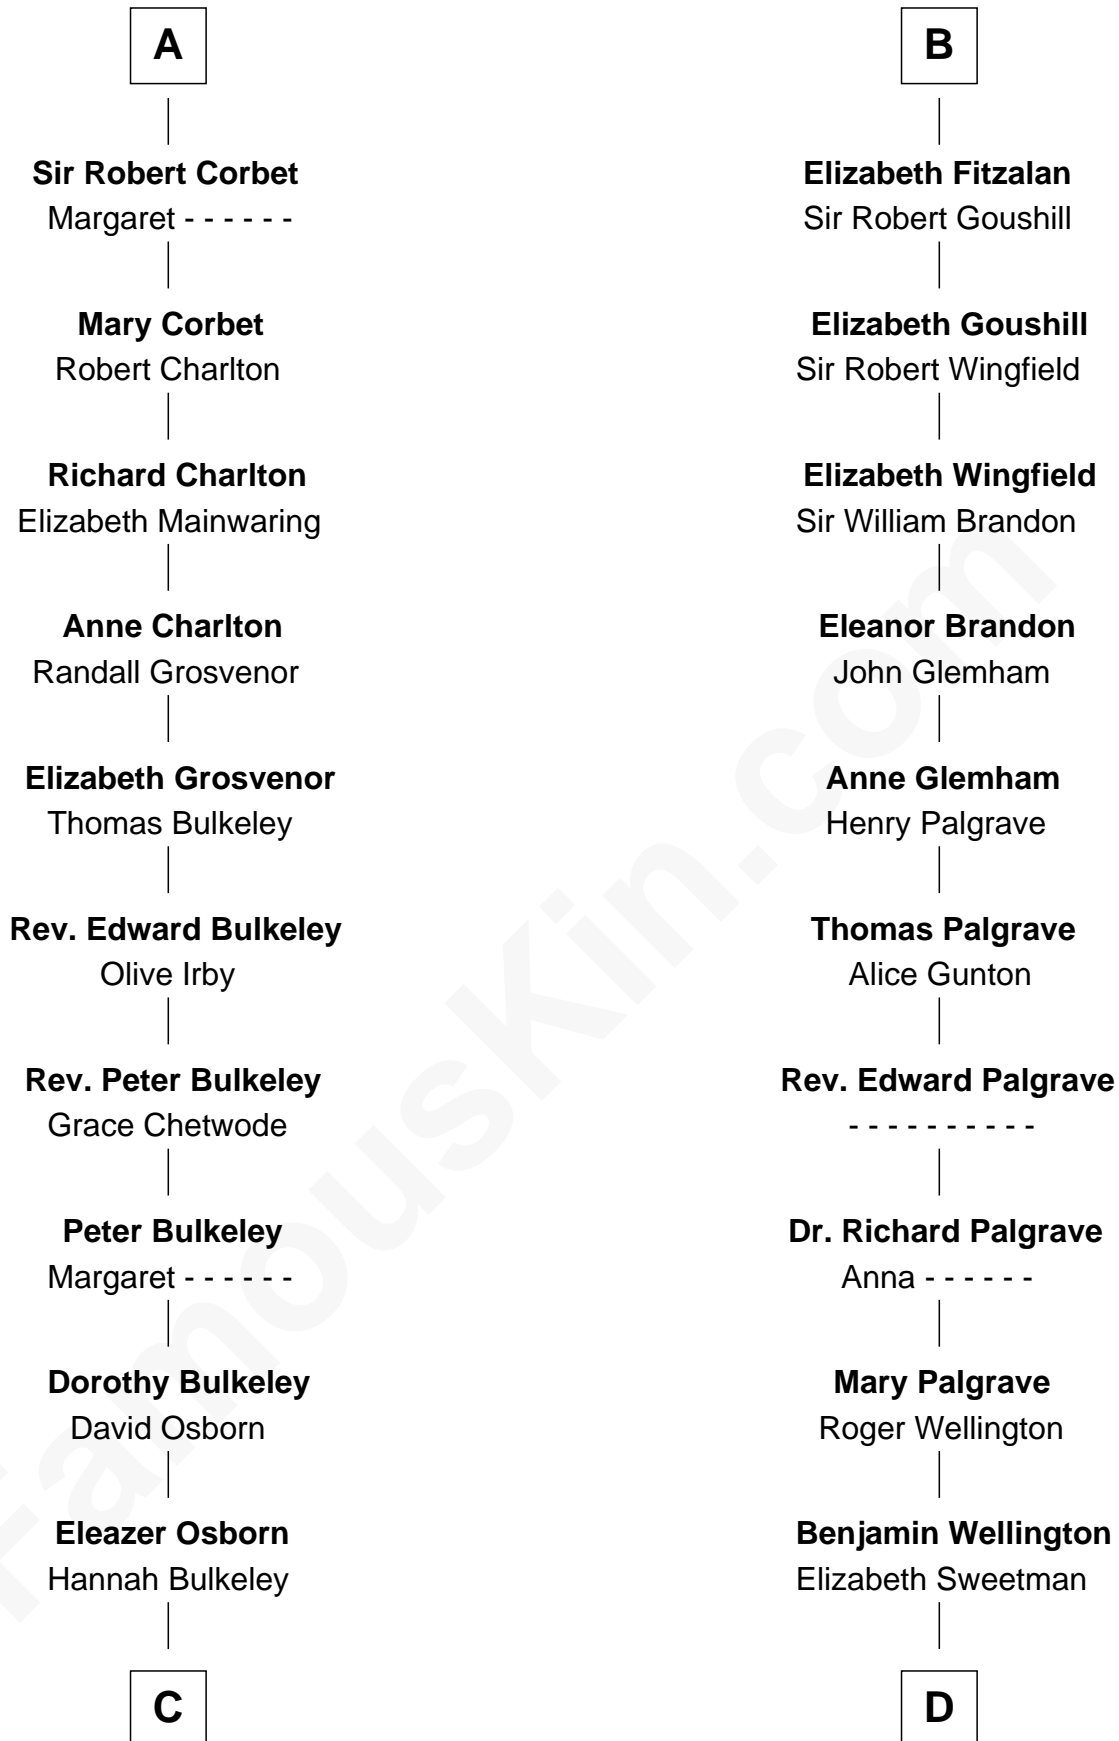

# FamousKin.com Relationship Chart of

**Jay Gould**

*American Railroad "Robber Baron"*

20th cousin of

**Eli Whitney**

*Inventor of the Cotton Gin*

**John FitzGilbert**  
Sybilla of Salisbury

**C**

**Eleazer Osborn**

Sarah Burr

**Anna Osborn**

Abraham Gould

**John Burr Gould**

Mary More

**Jay Gould**

*"Robber Baron"*

**D**

**Elizabeth Wellington**

John Fay

**Benjamin Fay**

Martha Miles

**Elizabeth Fay**

Eli Whitney

**Eli Whitney**