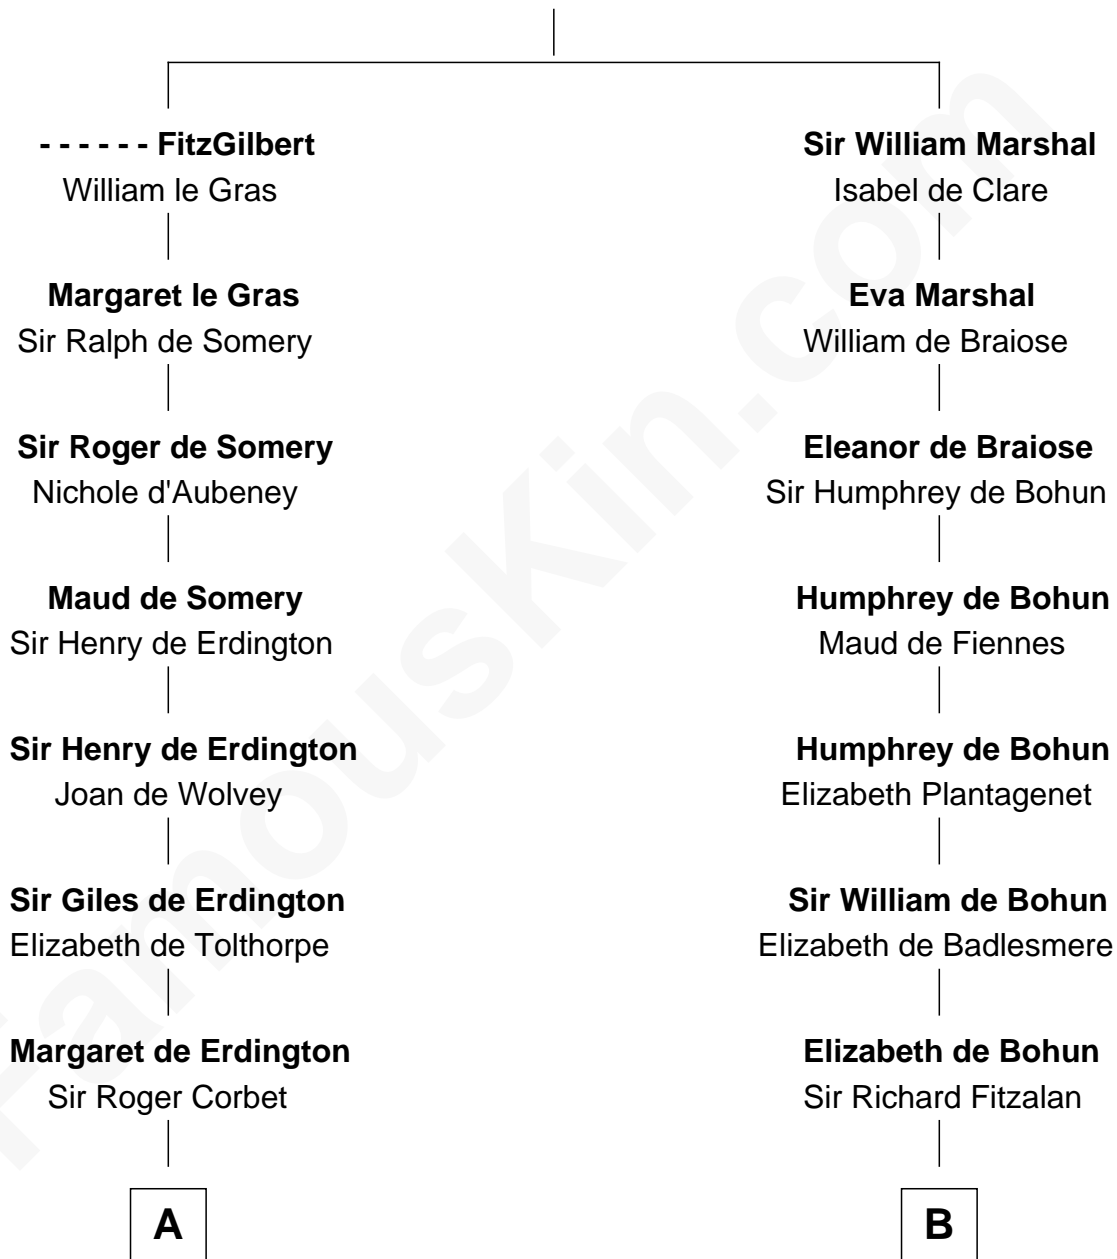

# FamousKin.com Relationship Chart of

**Jay Gould**

*American Railroad "Robber Baron"*

20th cousin of

**Eli Whitney**

*Inventor of the Cotton Gin*

**John FitzGilbert**  
Sybilla of Salisbury

**C**

**Eleazer Osborn**

Sarah Burr

**Anna Osborn**

Abraham Gould

**John Burr Gould**

Mary More

**Jay Gould**

*"Robber Baron"*

**D**

**Elizabeth Wellington**

John Fay

**Benjamin Fay**

Martha Miles

**Elizabeth Fay**

Eli Whitney

**Eli Whitney**