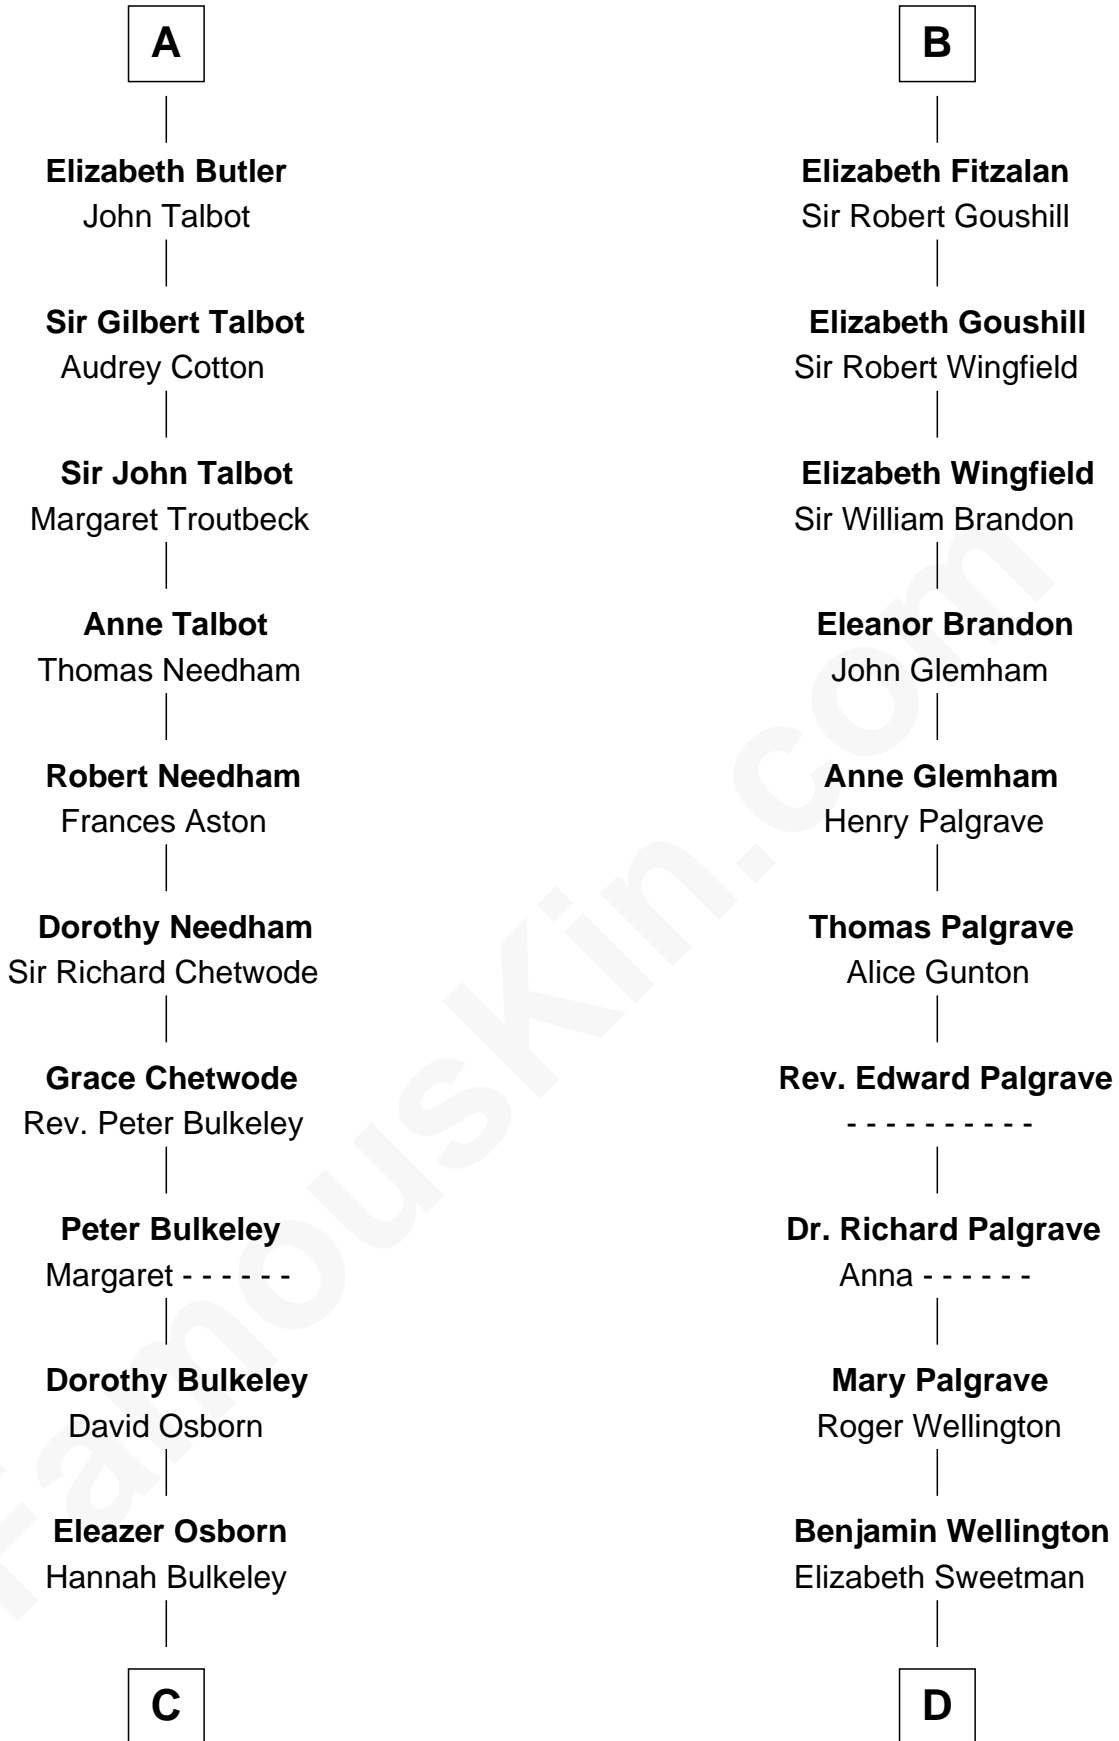

FamousKin.com Relationship Chart of

Jay Gould

American Railroad "Robber Baron"

20th cousin of

Eli Whitney

Inventor of the Cotton Gin

Piers de Lutegareshale

Maud de Mandeville

"Robber Baron"

D

Elizabeth Wellington

John Fay

Benjamin Fay

Martha Miles

Elizabeth Fay

Eli Whitney