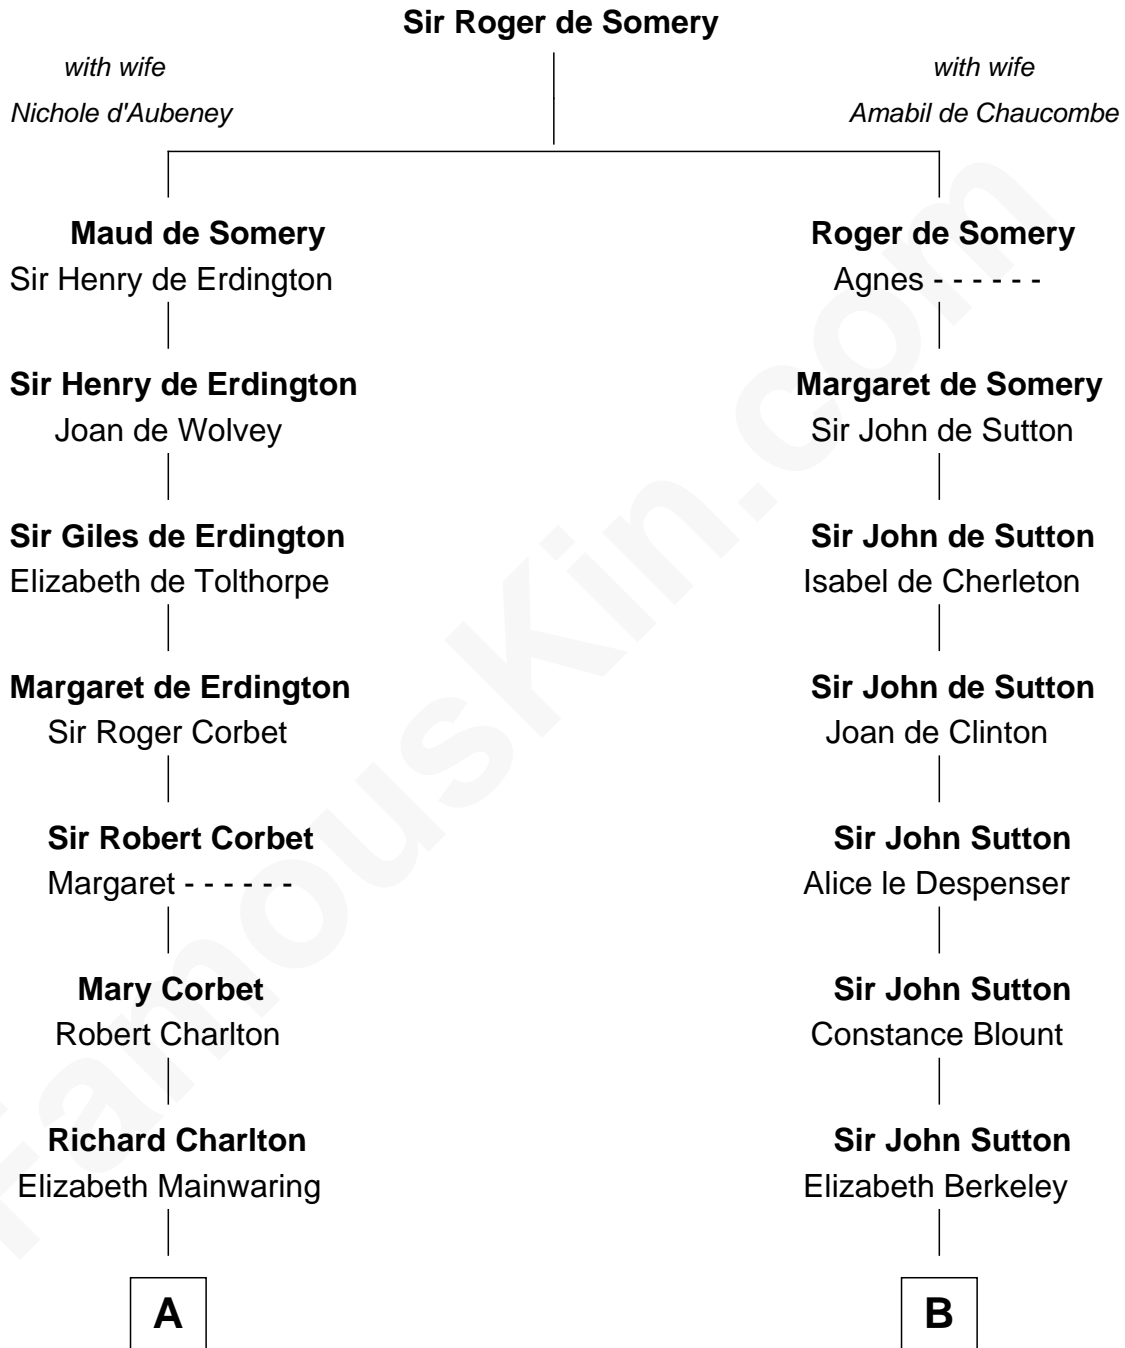

FamousKin.com

Relationship Chart of

Jay Gould

American Railroad "Robber Baron"

17th cousin 4 times removed of

Dr. H. H. Holmes

Serial Killer aka "Devil in the White City"

C