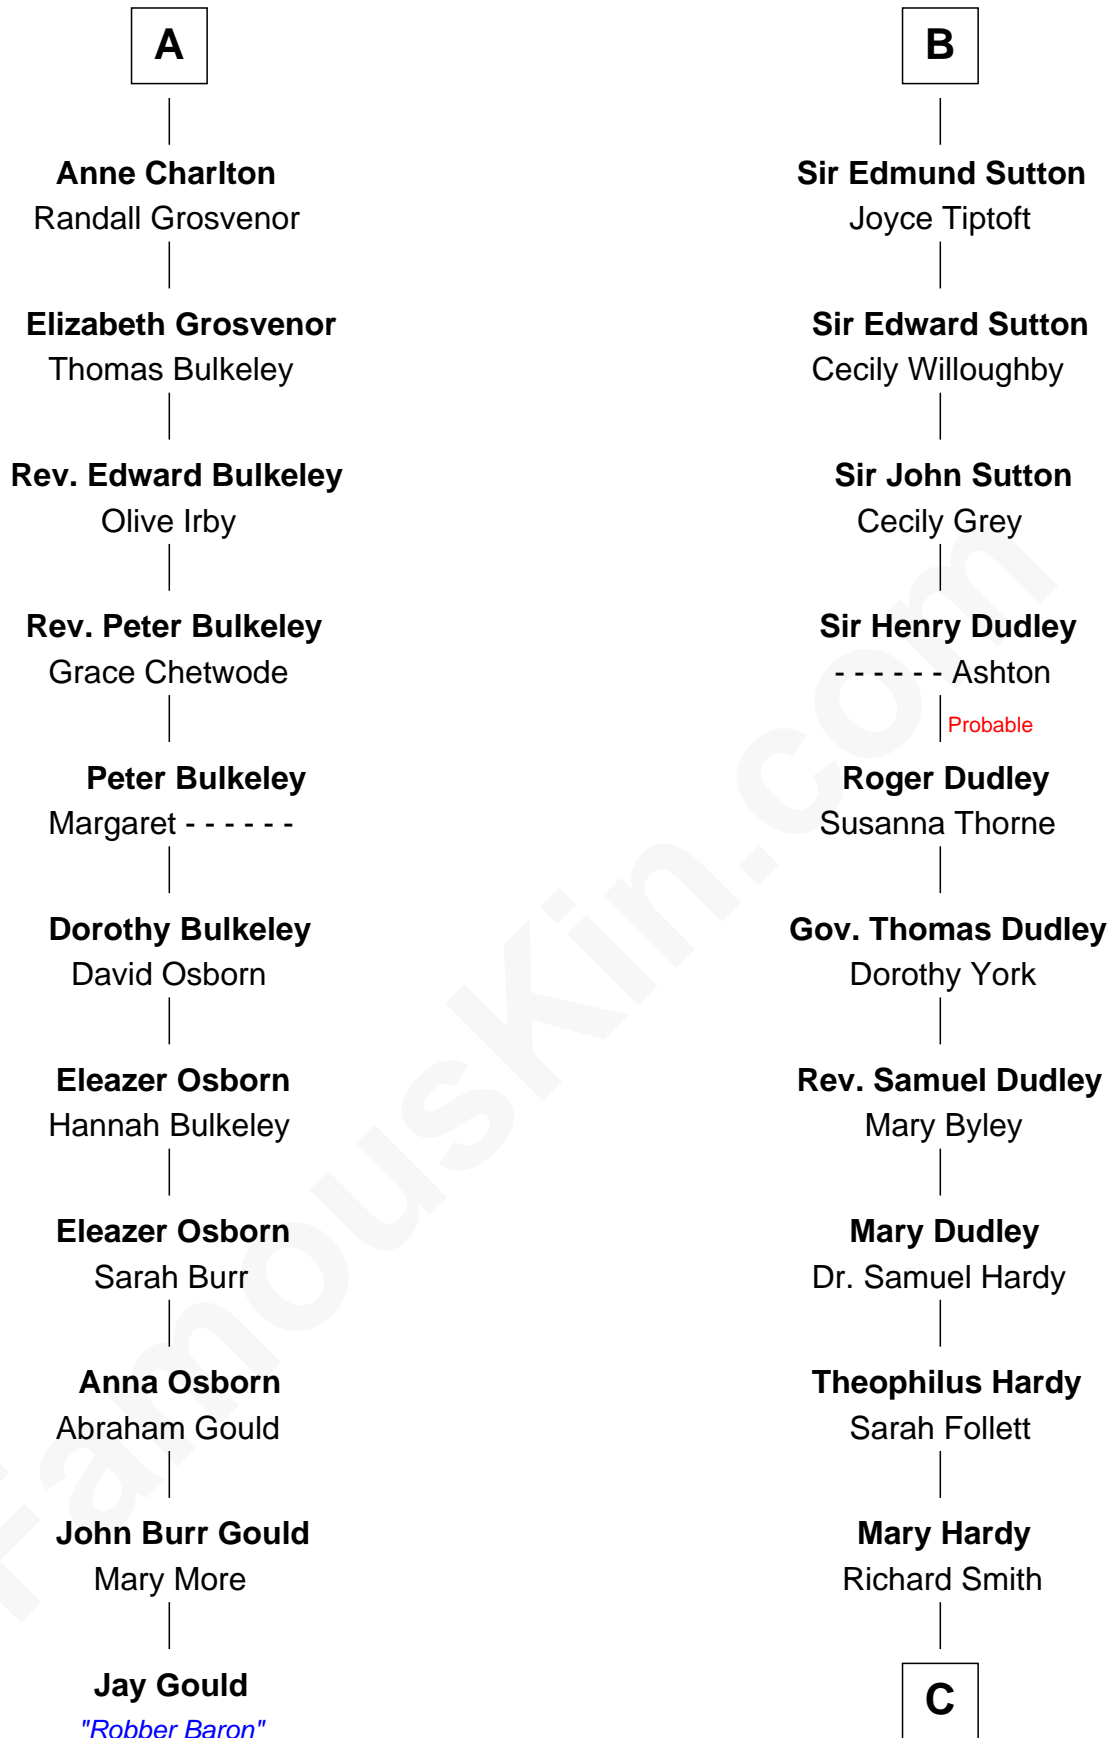

FamousKin.com

Relationship Chart of

Jay Gould

American Railroad "Robber Baron"

17th cousin 4 times removed of

Dr. H. H. Holmes

Serial Killer aka "Devil in the White City"

C

Sarah Smith

Edward Scribner Mudgett

Samuel Mudgett

Mary Morrill

Scribner Mudgett

Nancy Prescott

Levi Horton Mudgett

Theodate Page Price