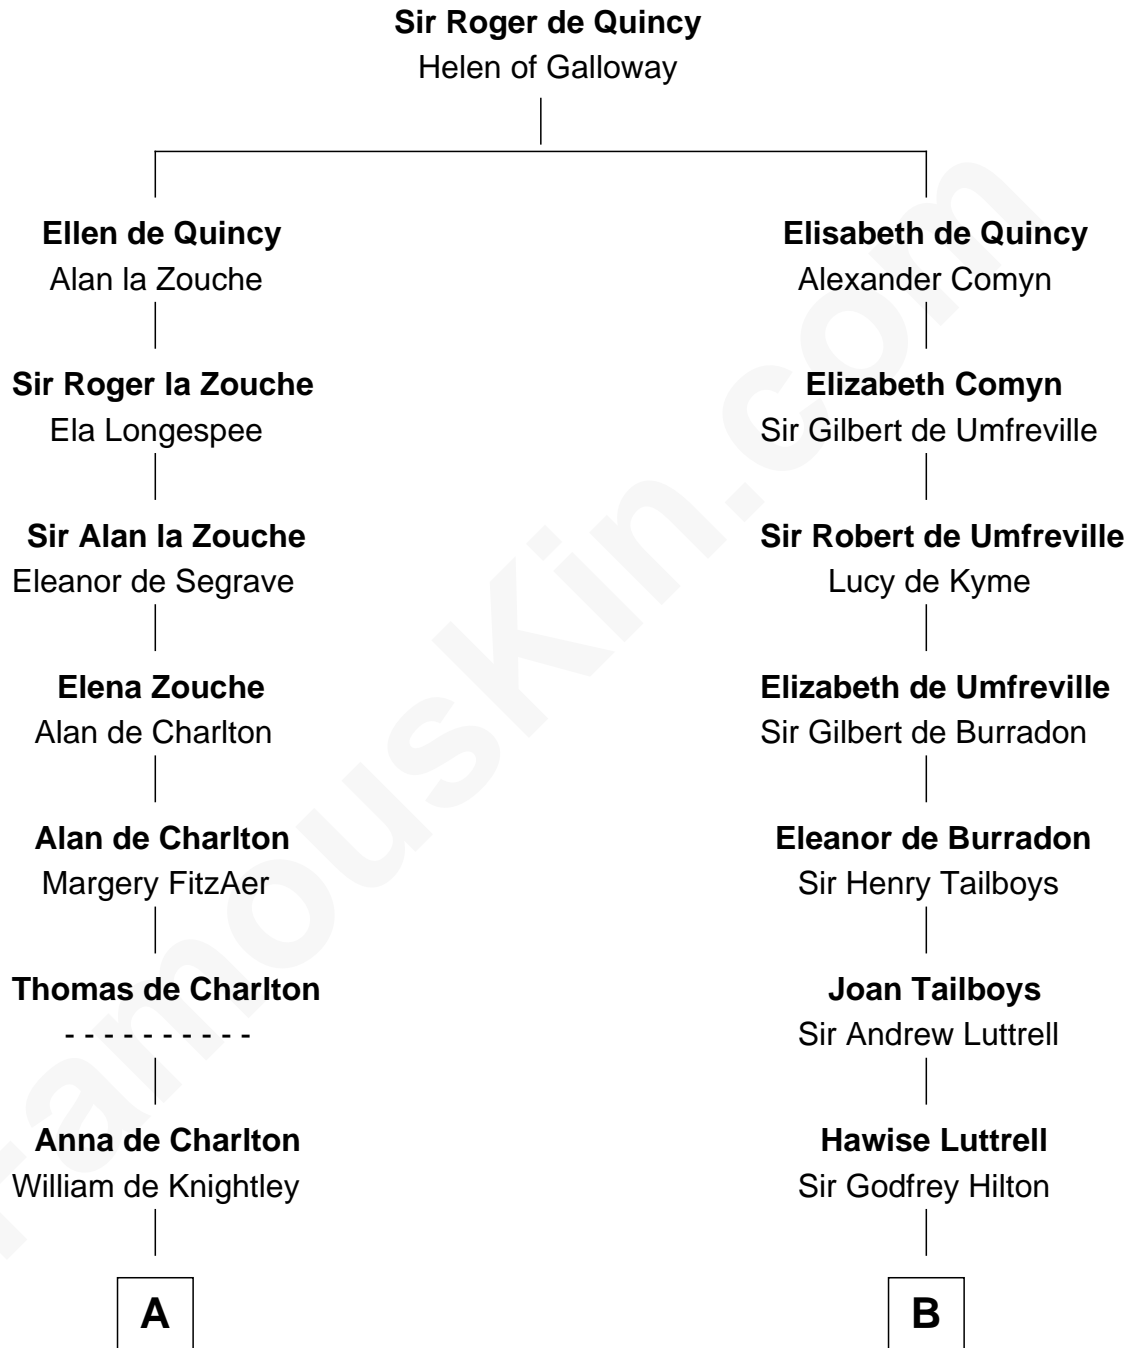

FamousKin.com

Relationship Chart of

Jay Gould

American Railroad "Robber Baron"

20th cousin 1 time removed of

Franklin D. Roosevelt

32nd U.S. President

C

Eleazer Osborn

Sarah Burr

Anna Osborn

Abraham Gould

John Burr Gould

Mary More

Jay Gould

"Robber Baron"