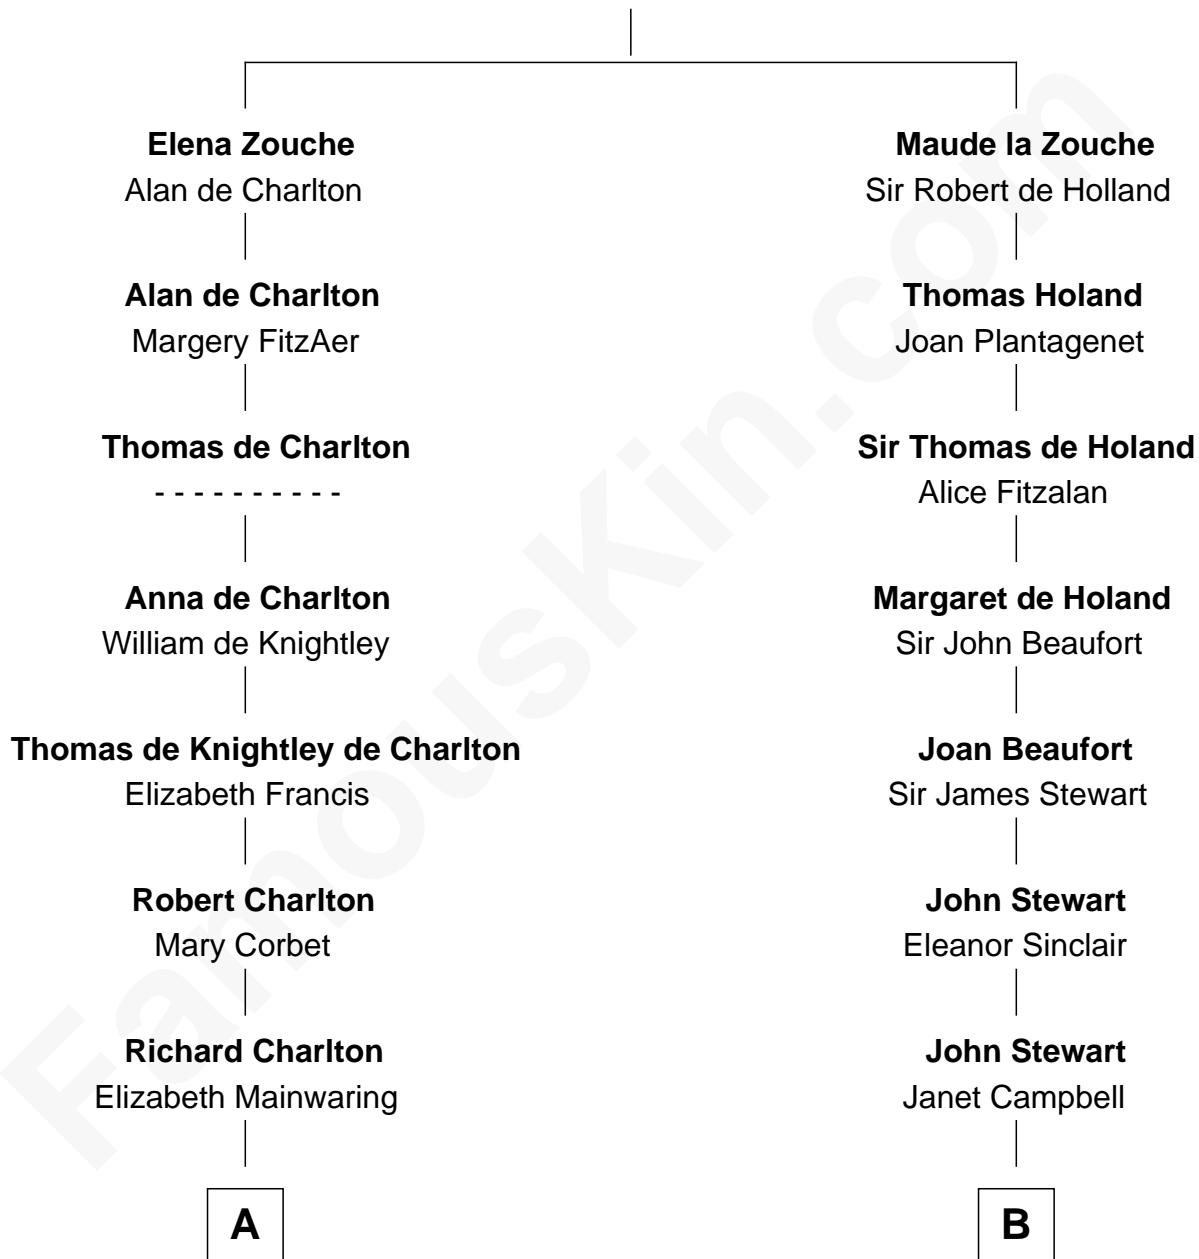

FamousKin.com

Relationship Chart of

Jay Gould

American Railroad "Robber Baron"

17th cousin 2 times removed of

Eleanor Roosevelt

First Lady of President Franklin D. Roosevelt

Sir Alan la Zouche
Eleanor de Segrave

C

Martha Bulloch
Theodore Roosevelt

Elliott Roosevelt
Anna Rebecca Hall

Eleanor Roosevelt
First Lady of Franklin Roosevelt

FamousKin.com