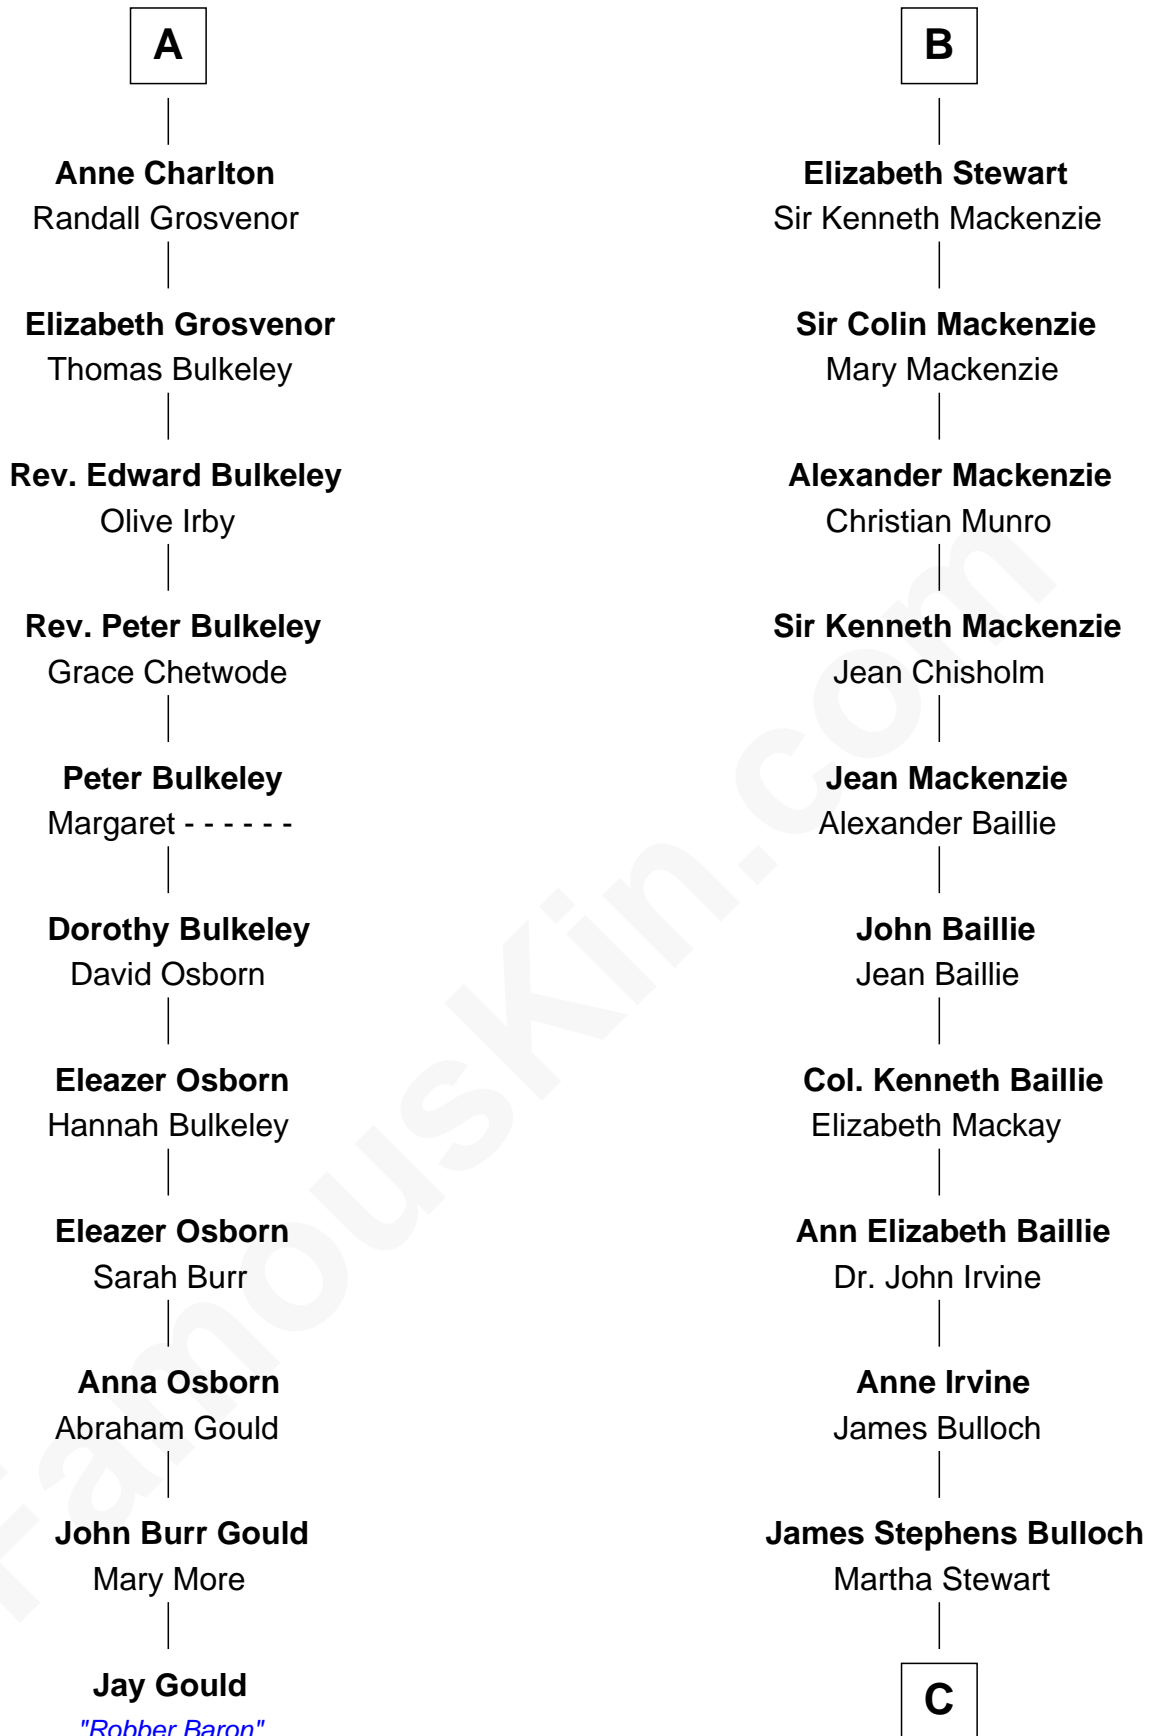

FamousKin.com

Relationship Chart of

Jay Gould

American Railroad "Robber Baron"

17th cousin 2 times removed of

Eleanor Roosevelt

First Lady of President Franklin D. Roosevelt

Sir Alan la Zouche
Eleanor de Segrave

C

Martha Bulloch
Theodore Roosevelt

Elliott Roosevelt
Anna Rebecca Hall

Eleanor Roosevelt
First Lady of Franklin Roosevelt

FamousKin.com