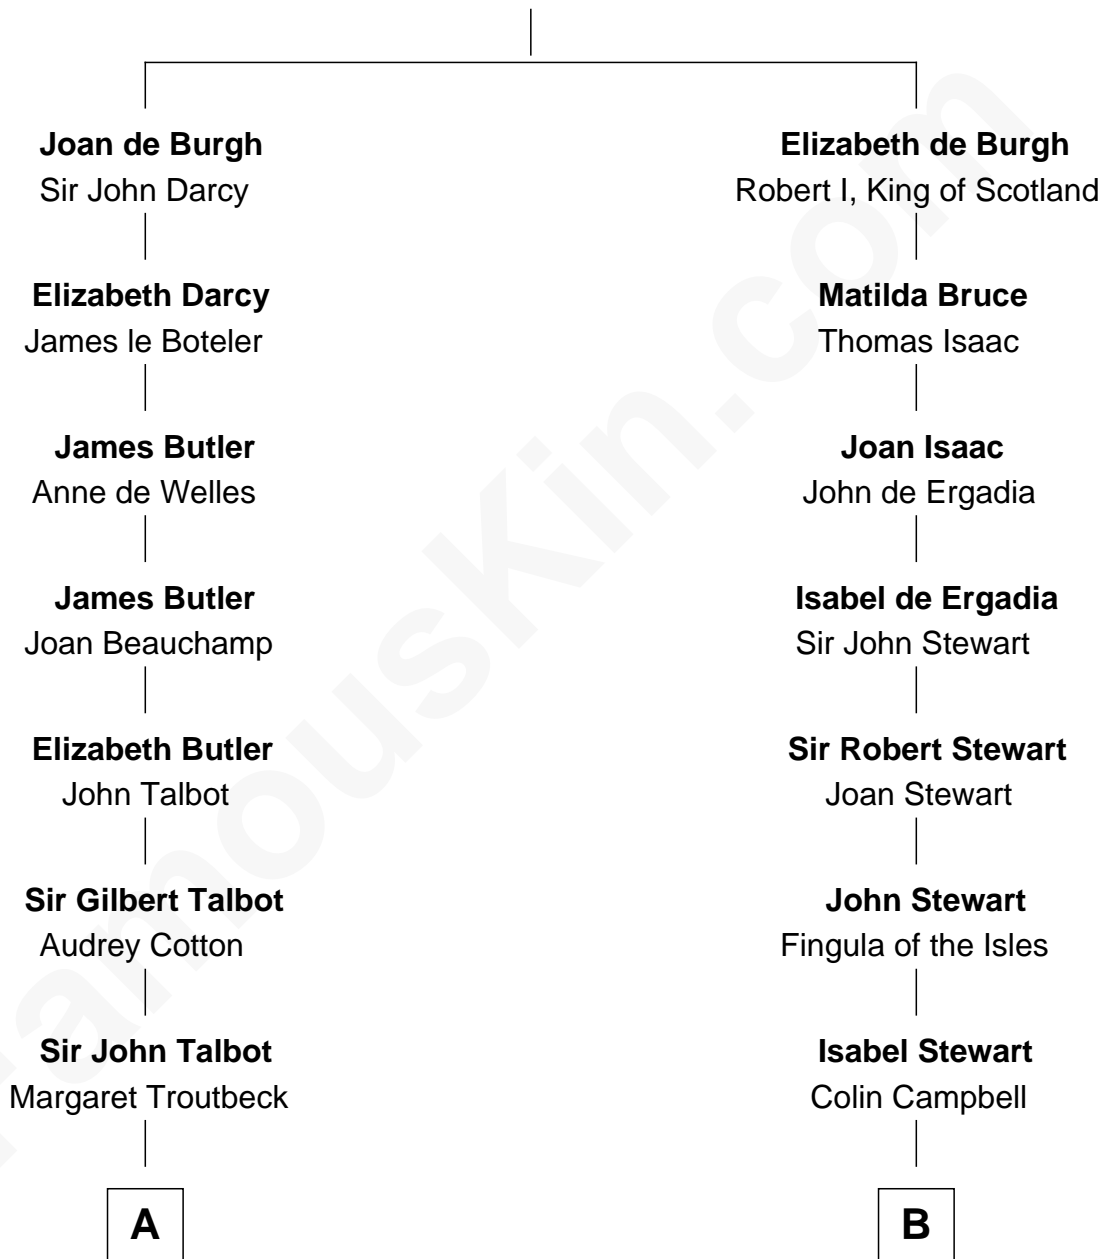

## Relationship Chart of

### Jay Gould

American Railroad "Robber Baron"

17th cousin 4 times removed of

### Eleanor Roosevelt

First Lady of President Franklin D. Roosevelt

**Sir Richard de Burgh**

Margaret - - - - -

**C**

**Anne Irvine**

James Bulloch

**James Stephens Bulloch**