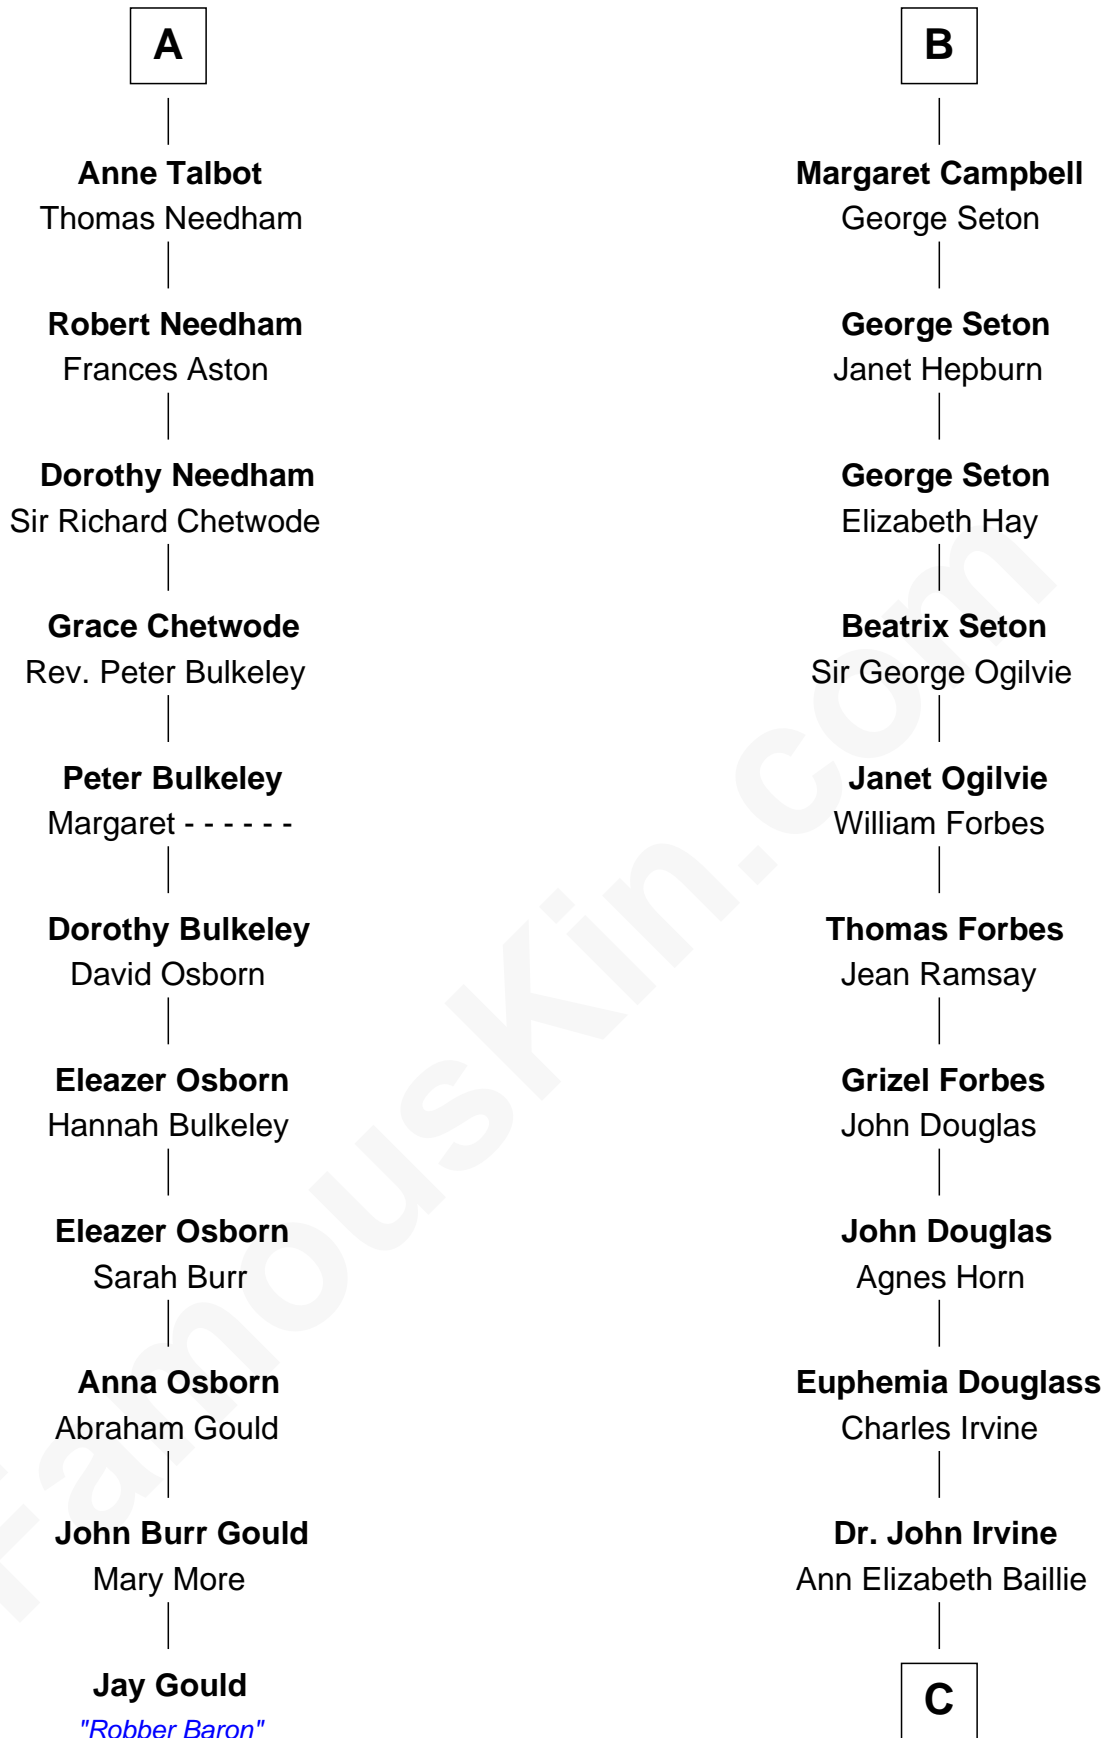

## Relationship Chart of

### Jay Gould

American Railroad "Robber Baron"

17th cousin 4 times removed of

### Eleanor Roosevelt

First Lady of President Franklin D. Roosevelt

**Sir Richard de Burgh**

Margaret - - - - -

**C**

**Anne Irvine**

James Bulloch

**James Stephens Bulloch**