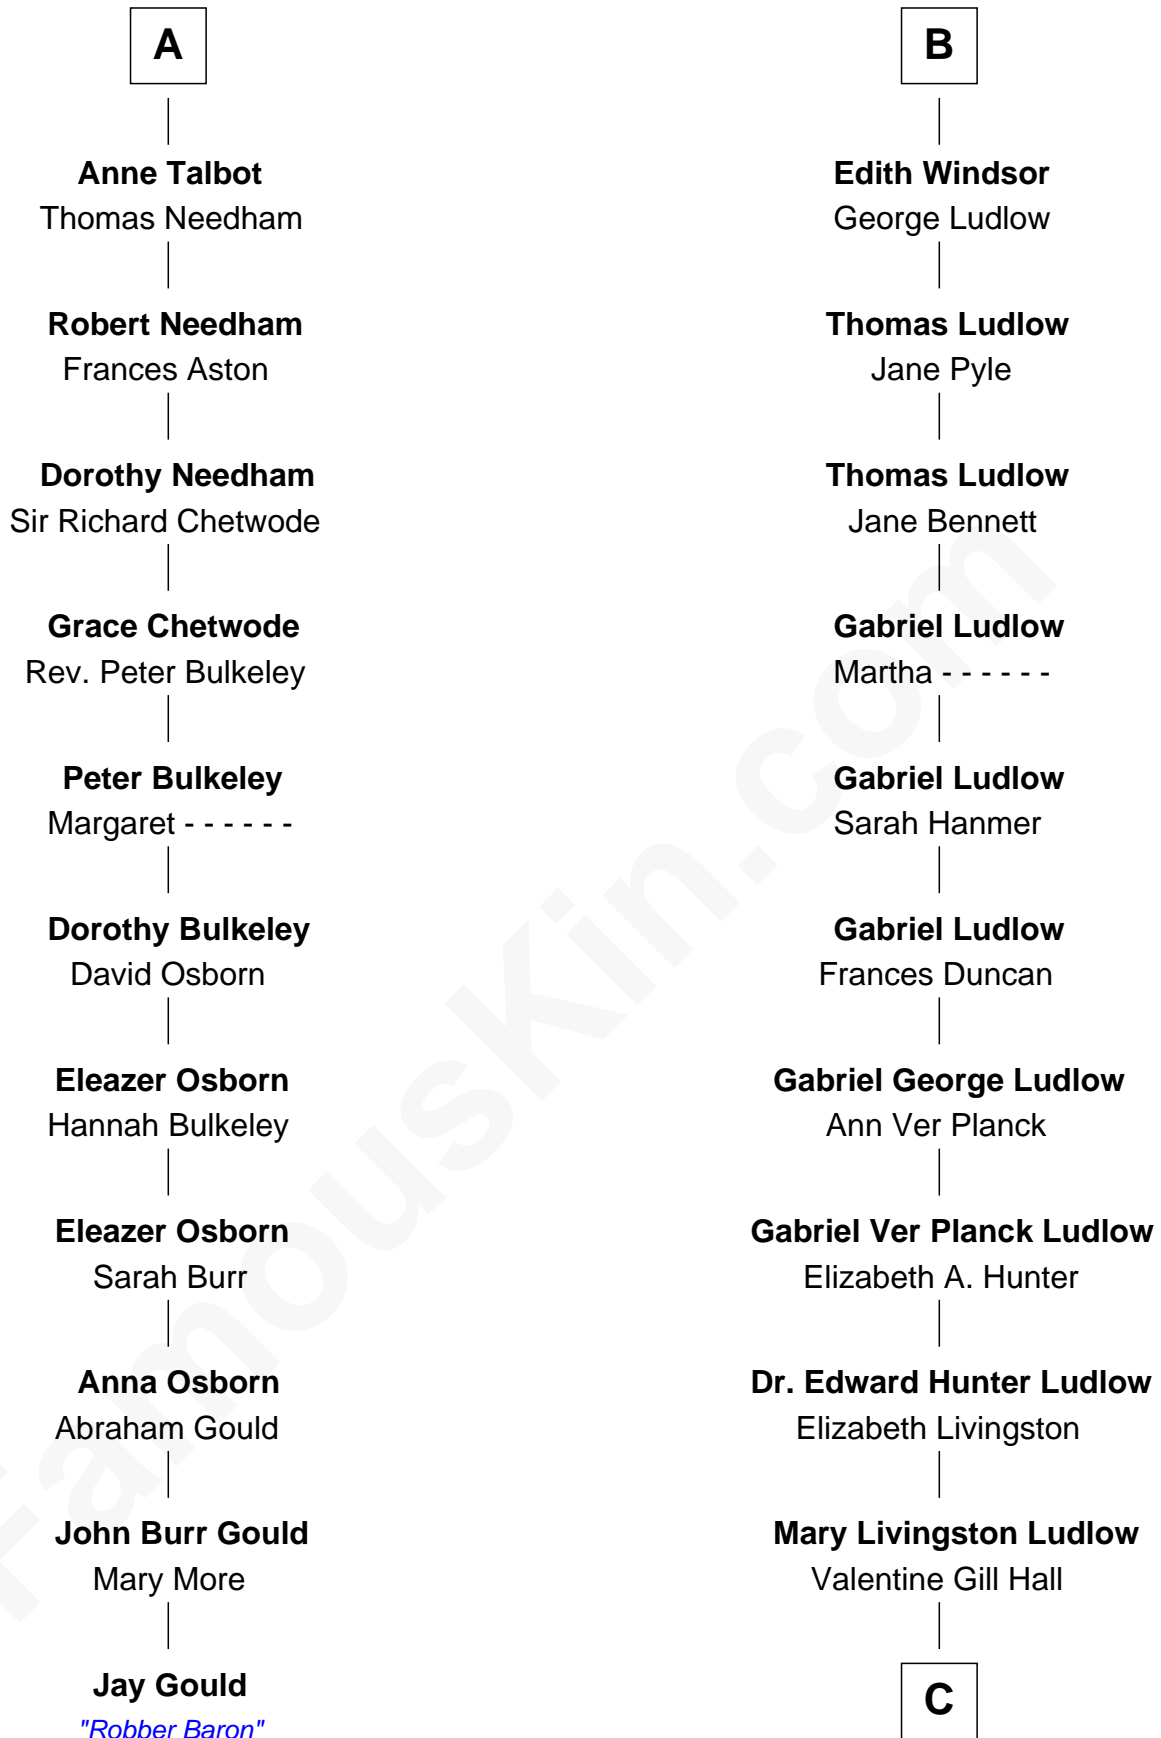

FamousKin.com

Relationship Chart of

Jay Gould

American Railroad "Robber Baron"

17th cousin 1 time removed of

Eleanor Roosevelt

First Lady of President Franklin D. Roosevelt

Humphrey de Bohun
Elizabeth Plantagenet

Eleanor de Bohun
Sir James le Boteler

James le Boteler
Elizabeth Darcy

James Butler
Anne de Welles

James Butler
Joan Beauchamp

Elizabeth Butler
John Talbot

Sir Gilbert Talbot
Audrey Cotton

Sir John Talbot
Margaret Troutbeck

A

Margaret de Bohun
Sir Hugh de Courtnay

Elizabeth de Courtnay
Sir Andrew Luttrell

Sir Hugh Luttrell
Catherine de Beaumont

Elizabeth Luttrell
John Stratton

Elizabeth Stratton
John Andrews

Elizabeth Andrews
Sir Thomas de Windsor

Sir Andrews de Windsor
Elizabeth Blount

B

C

Anna Rebecca Hall

Elliott Roosevelt

Eleanor Roosevelt

First Lady of Franklin Roosevelt

FamousKin.com