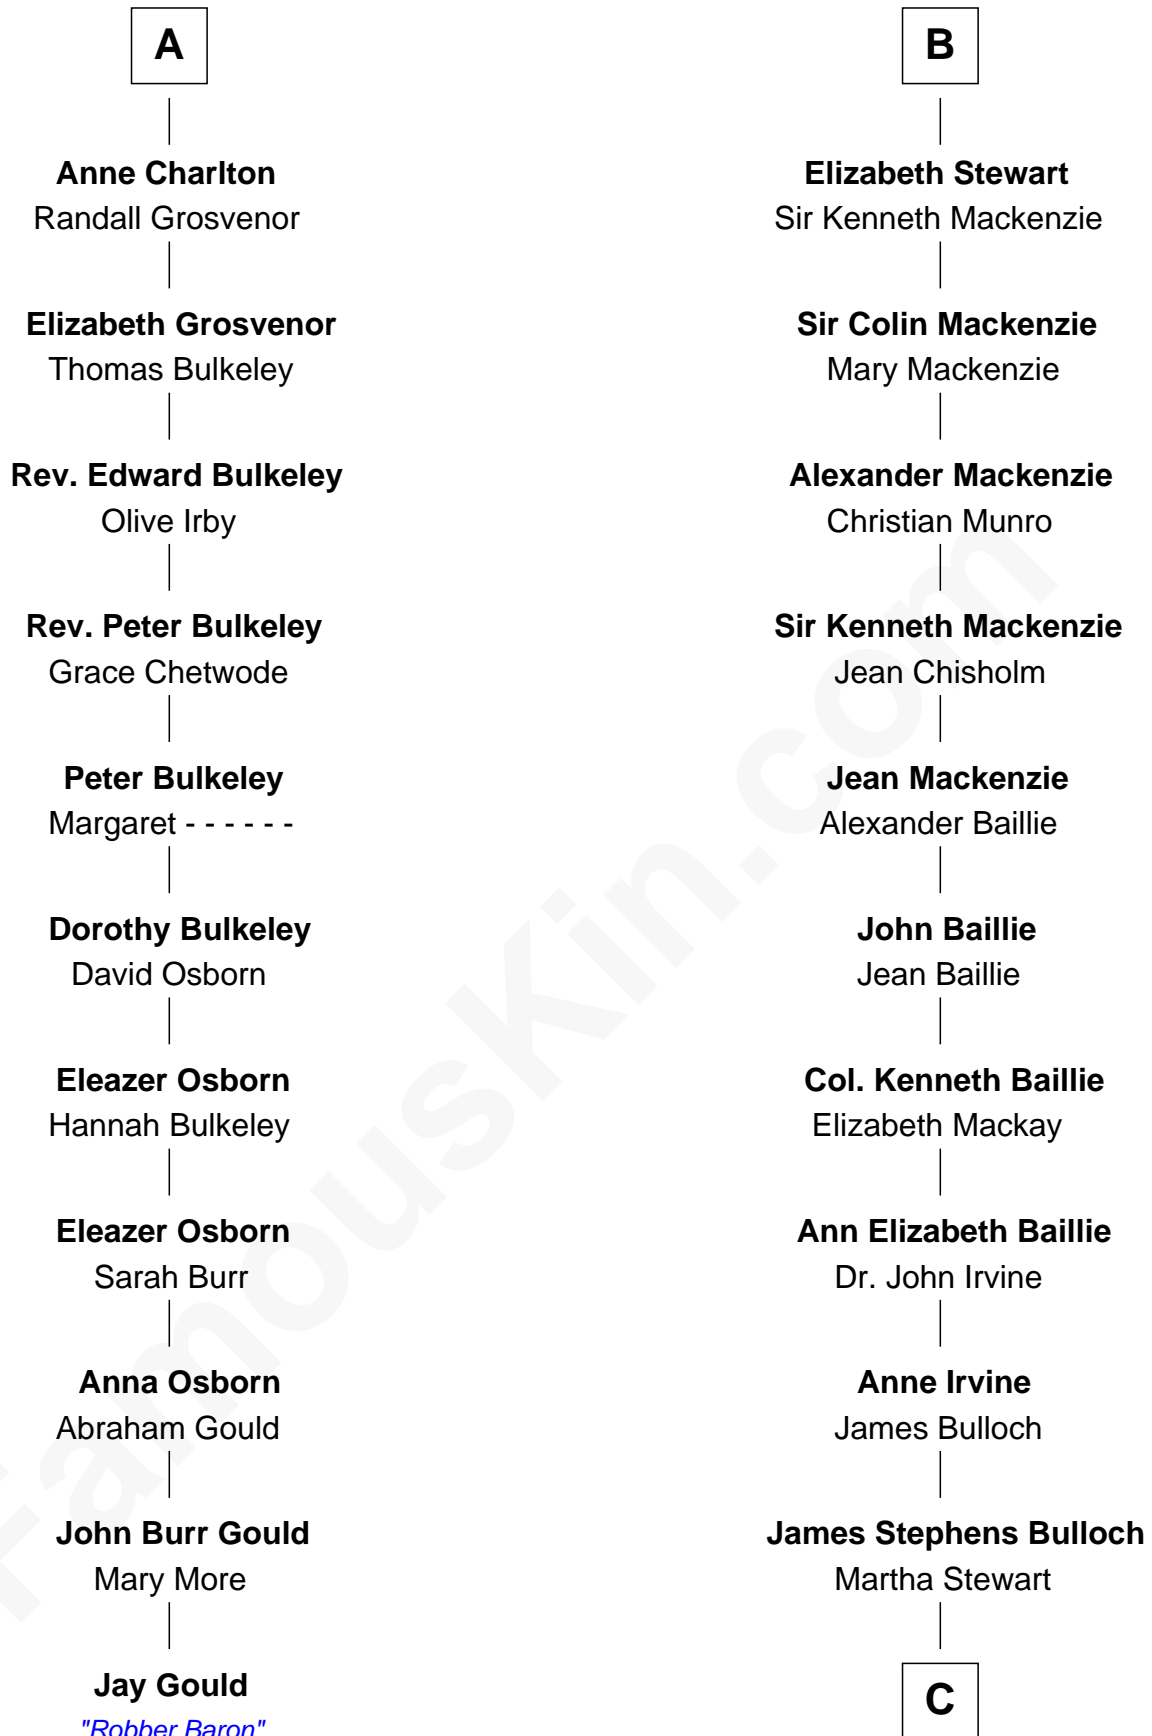

FamousKin.com

Relationship Chart of

Jay Gould

American Railroad "Robber Baron"

17th cousin 1 time removed of

Theodore Roosevelt

26th U.S. President

Sir Alan la Zouche
Eleanor de Segrave

C

Martha Bulloch
Theodore Roosevelt

Theodore Roosevelt
26th U.S. President

FamousKin.com