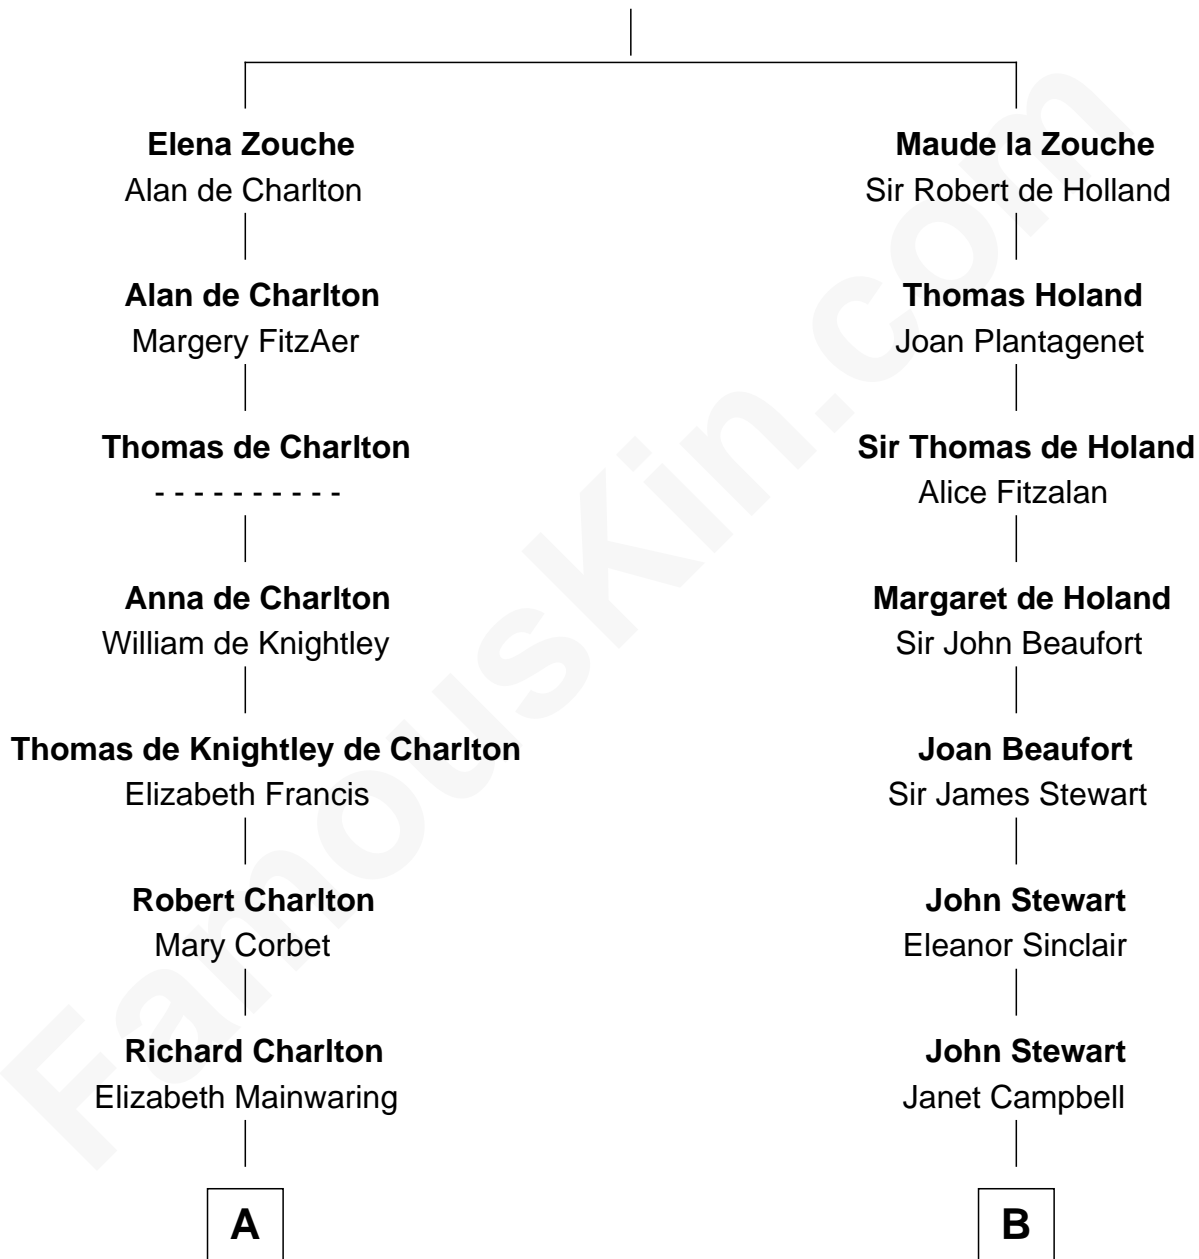

FamousKin.com

Relationship Chart of

Jay Gould

American Railroad "Robber Baron"

17th cousin 1 time removed of

Theodore Roosevelt

26th U.S. President

Sir Alan la Zouche
Eleanor de Segrave

C

Martha Bulloch
Theodore Roosevelt

Theodore Roosevelt
26th U.S. President

FamousKin.com