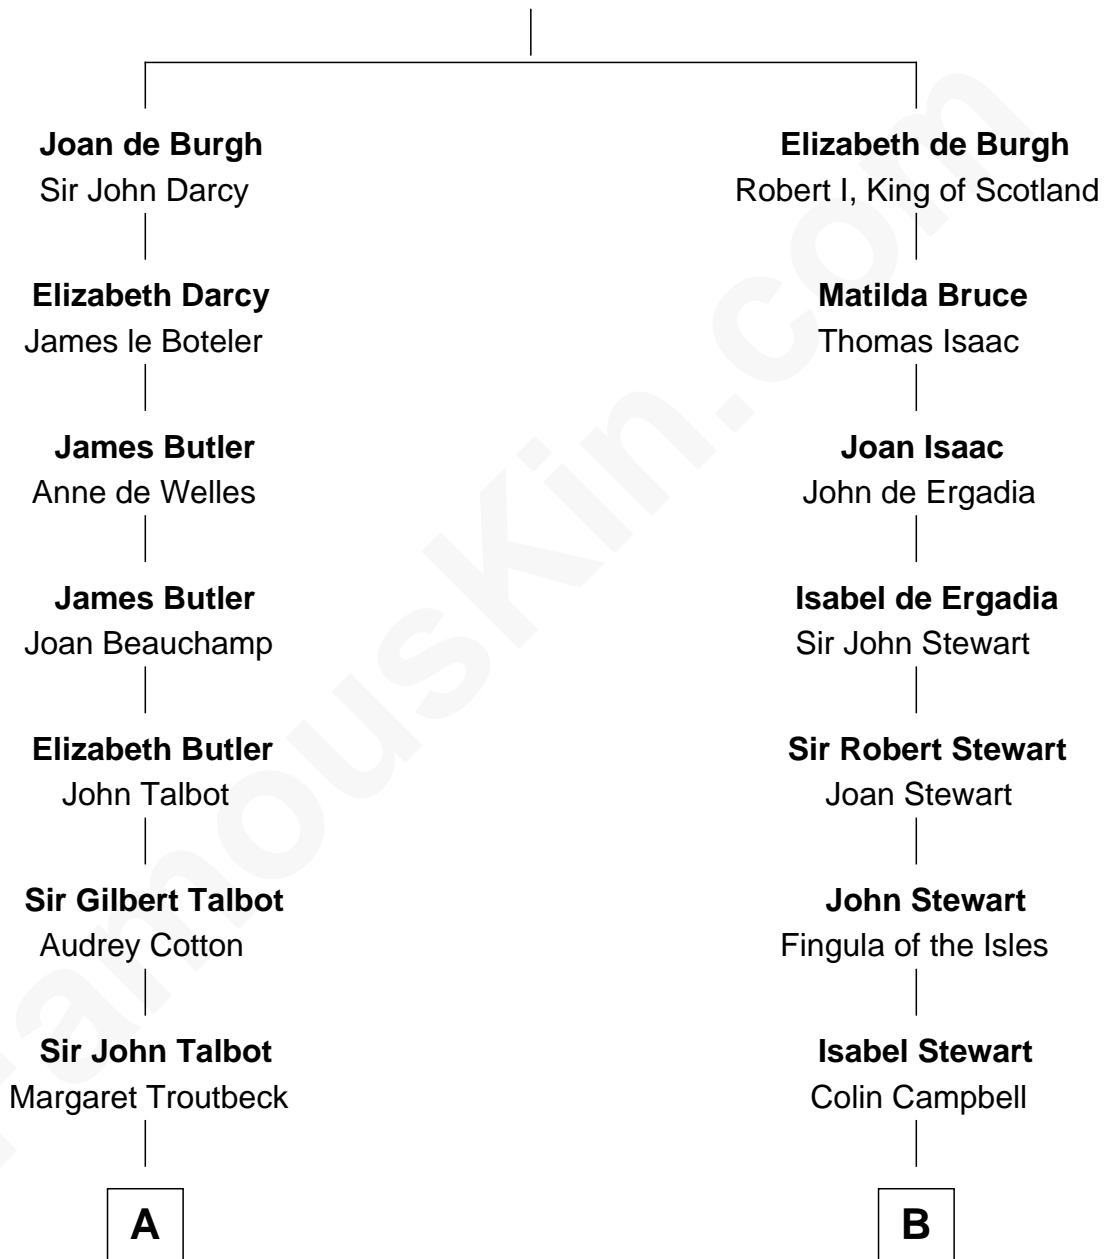

FamousKin.com

Relationship Chart of

Jay Gould

American Railroad "Robber Baron"

17th cousin 3 times removed of

Theodore Roosevelt

26th U.S. President

Sir Richard de Burgh

Margaret - - - - -

C

Anne Irvine

James Bulloch

James Stephens Bulloch

Martha Stewart

Martha Bulloch

Theodore Roosevelt

Theodore Roosevelt

26th U.S. President

FamousKin.com