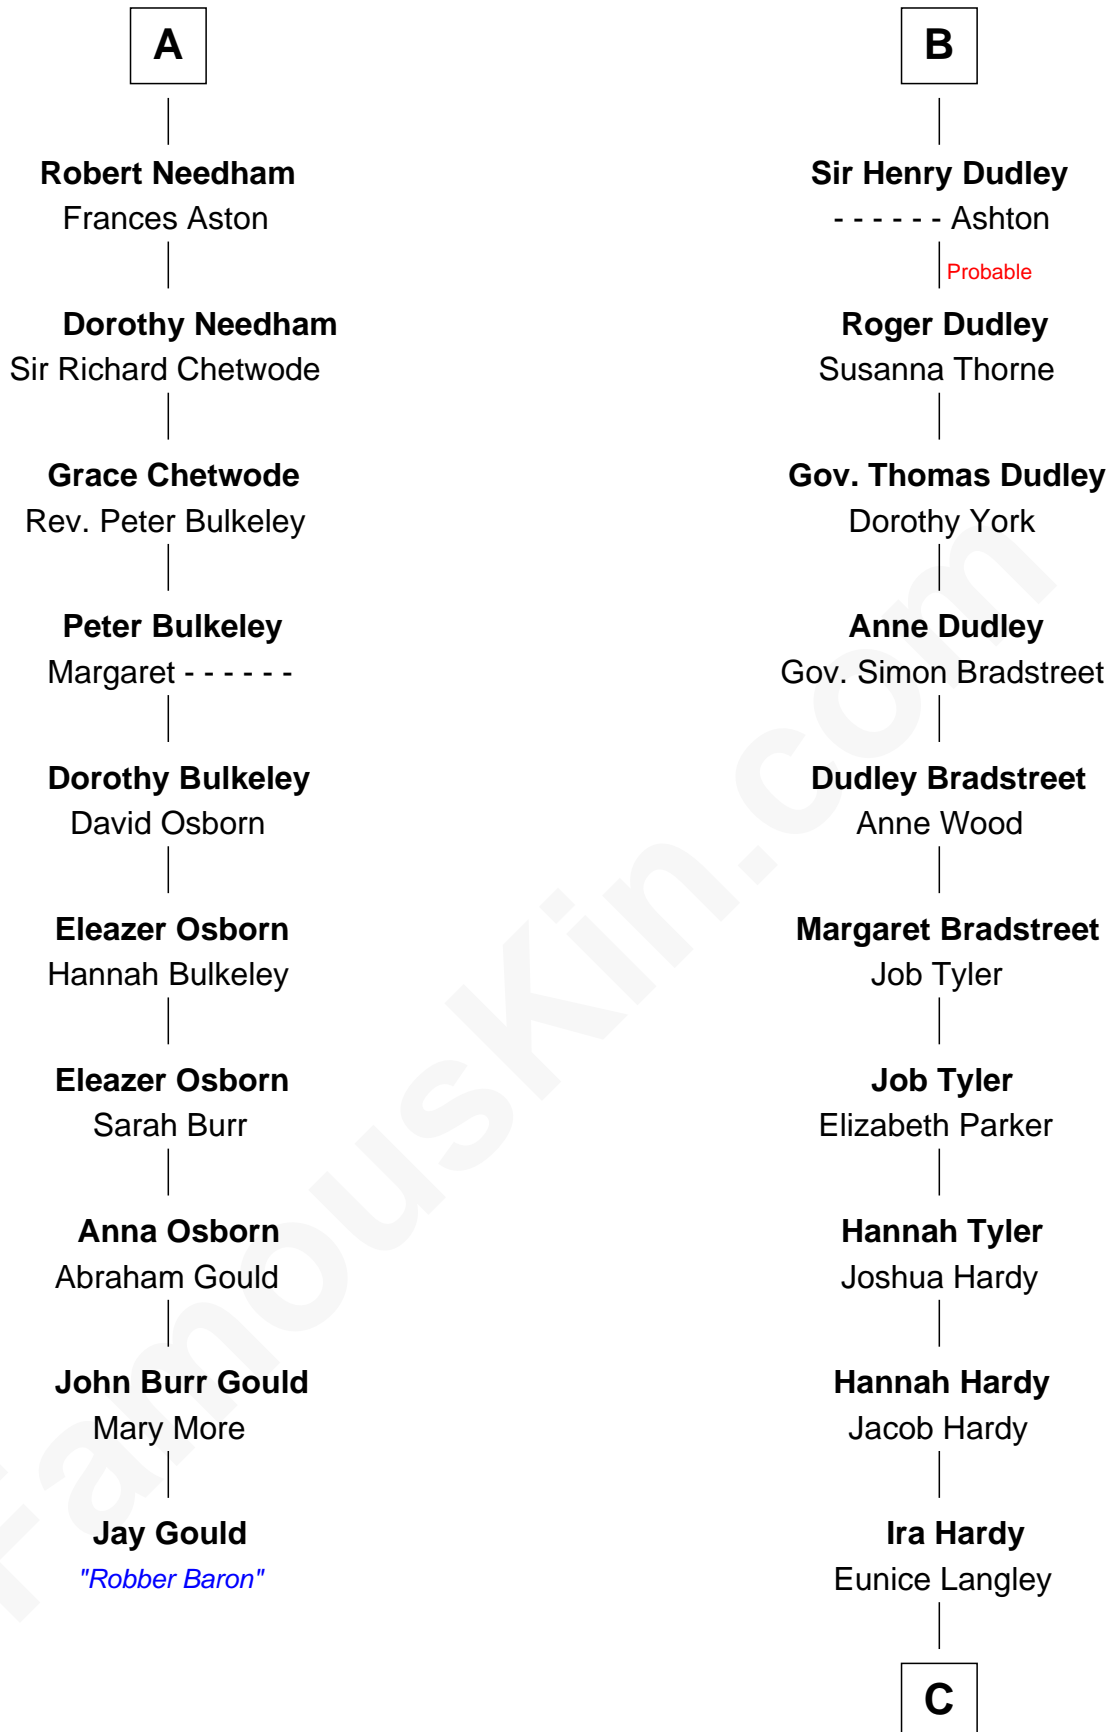

FamousKin.com

Relationship Chart of

Jay Gould

American Railroad "Robber Baron"

16th cousin 5 times removed of

James Taylor
Singer-Songwriter

Sir William de Ros
Margery de Badlesmere

C

—
Lovercia L. Hardy

Willard Knox
—

Fred Charles Knox

Ruth Elizabeth Collins
—

Ella Angelique Knox

Henry Herman Woodard
—

Gertrude Arline Woodard

Dr. Isaac Montrose Taylor
—