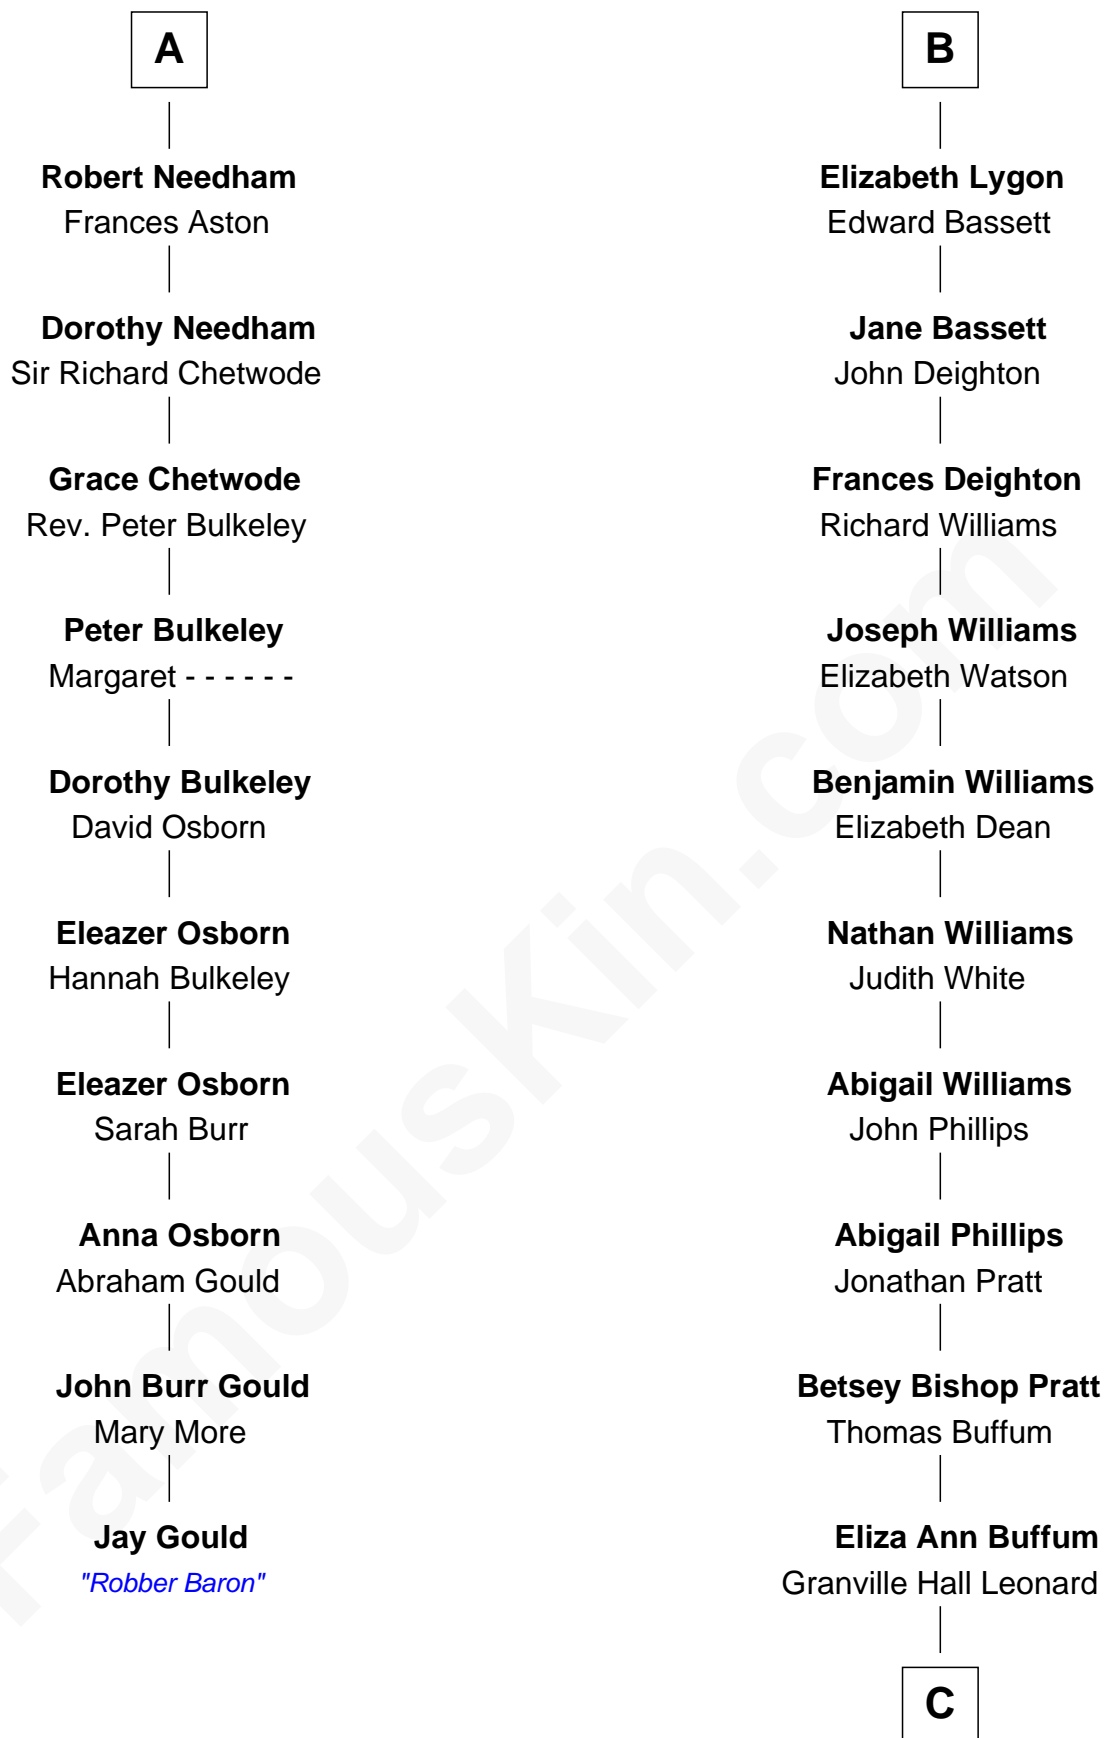

FamousKin.com

Relationship Chart of

Jay Gould

American Railroad "Robber Baron"

16th cousin 4 times removed of

James Taylor
Singer-Songwriter

Richard Fitzalan
Eleanor Plantagenet

C

Emily Roxanna Leonard

Stanford Lyman Haynes

Theodosia Haynes

Alexander Taylor

Dr. Isaac Montrose Taylor

Gertrude Arline Woodard

James Taylor

Singer-Songwriter