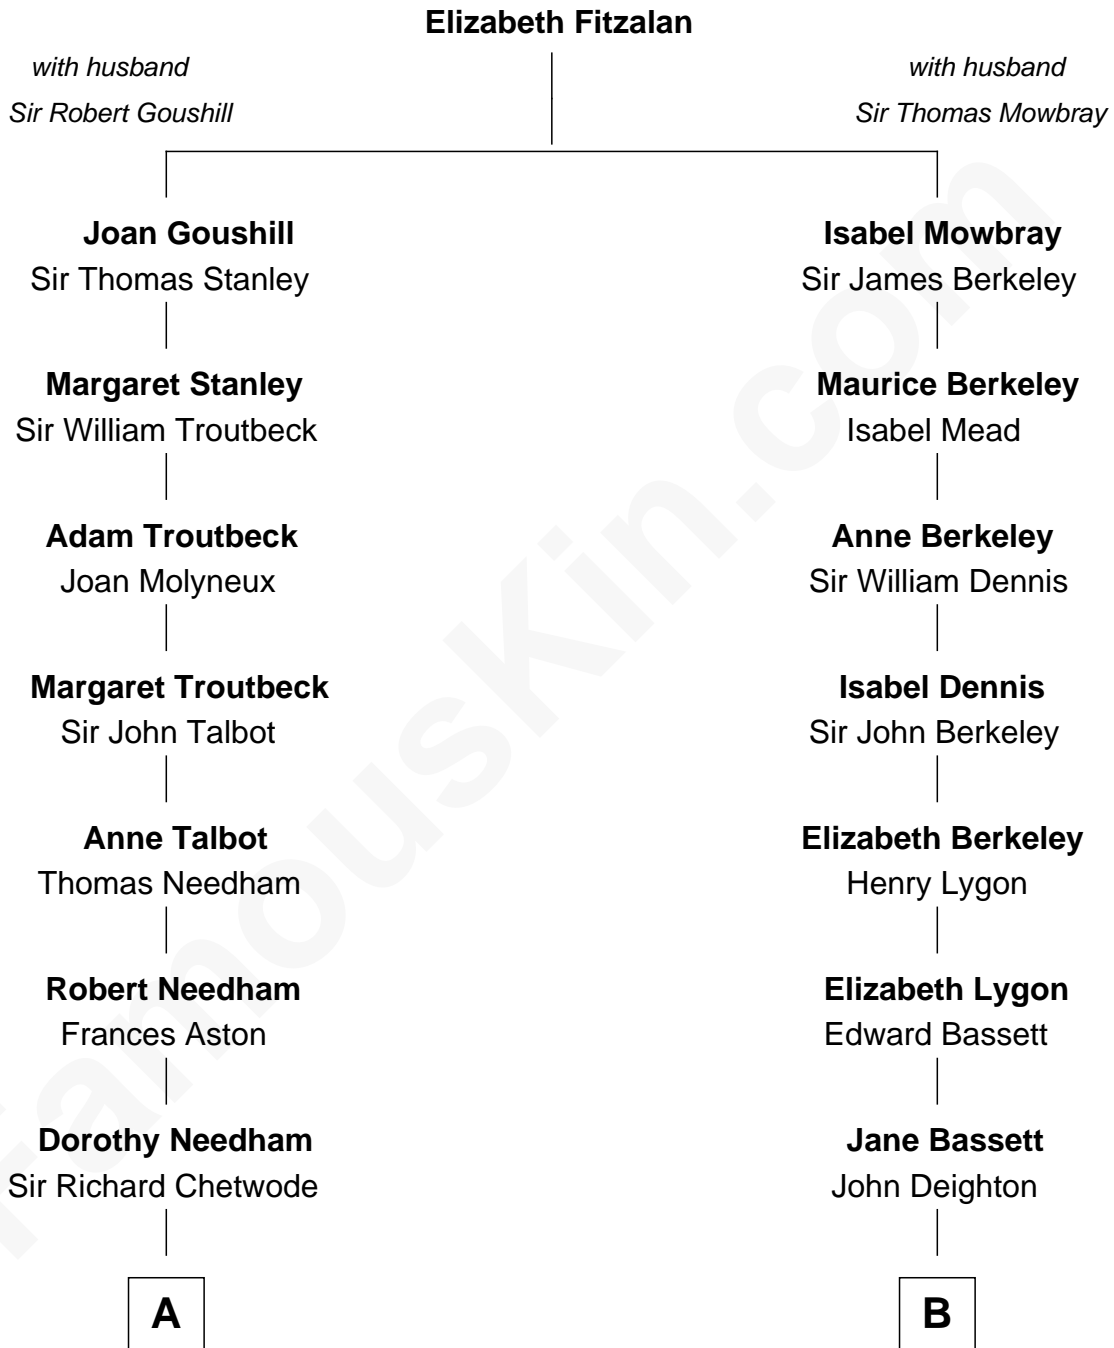

FamousKin.com

Relationship Chart of

Jay Gould

American Railroad "Robber Baron"

14th cousin 4 times removed of

James Taylor
Singer-Songwriter

C

Dr. Isaac Montrose Taylor

Gertrude Arline Woodard

James Taylor

Singer-Songwriter

FamousKin.com