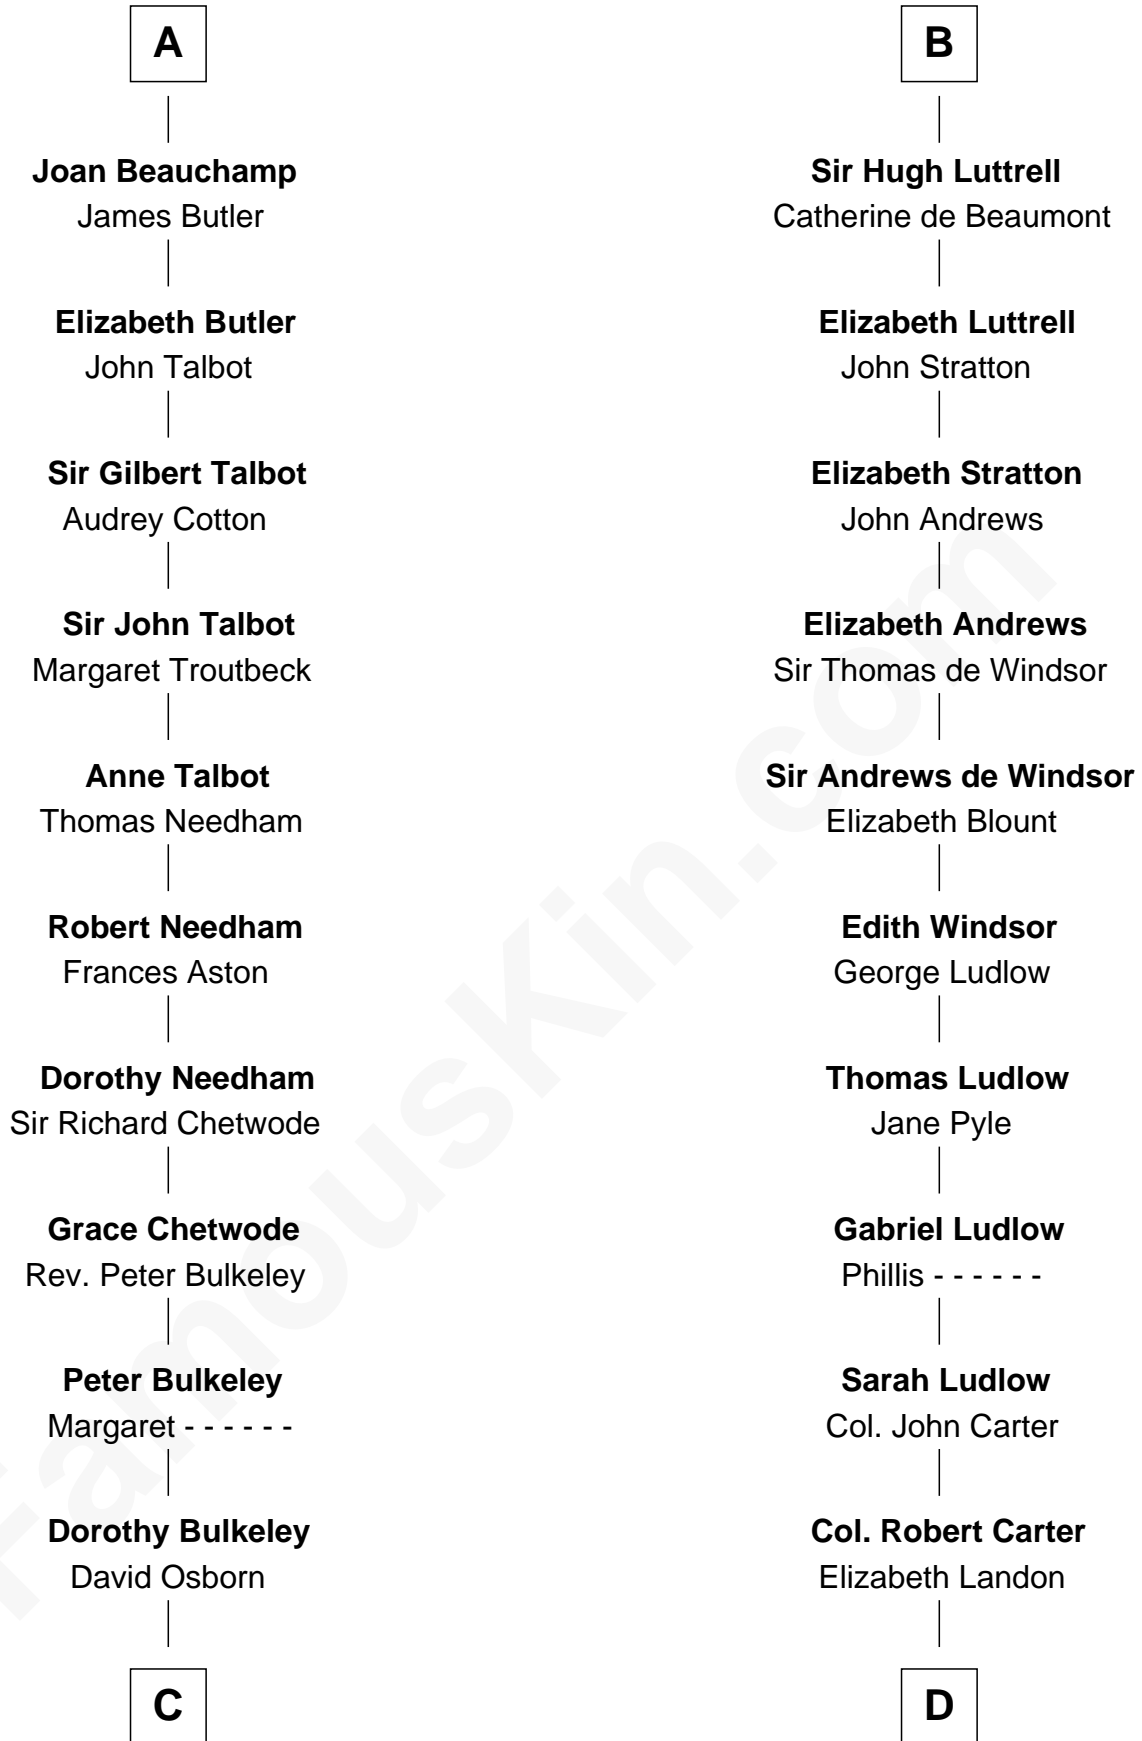

FamousKin.com

Relationship Chart of

Jay Gould

American Railroad "Robber Baron"

18th cousin 3 times removed of

Carter Braxton

Signer of the Declaration of Independence

C

Eleazer Osborn
Hannah Bulkeley

Eleazer Osborn
Sarah Burr

Anna Osborn
Abraham Gould

John Burr Gould
Mary More

Jay Gould
"Robber Baron"

D

Mary Carter
George Braxton

Carter Braxton
Signer of Declaration of Independence