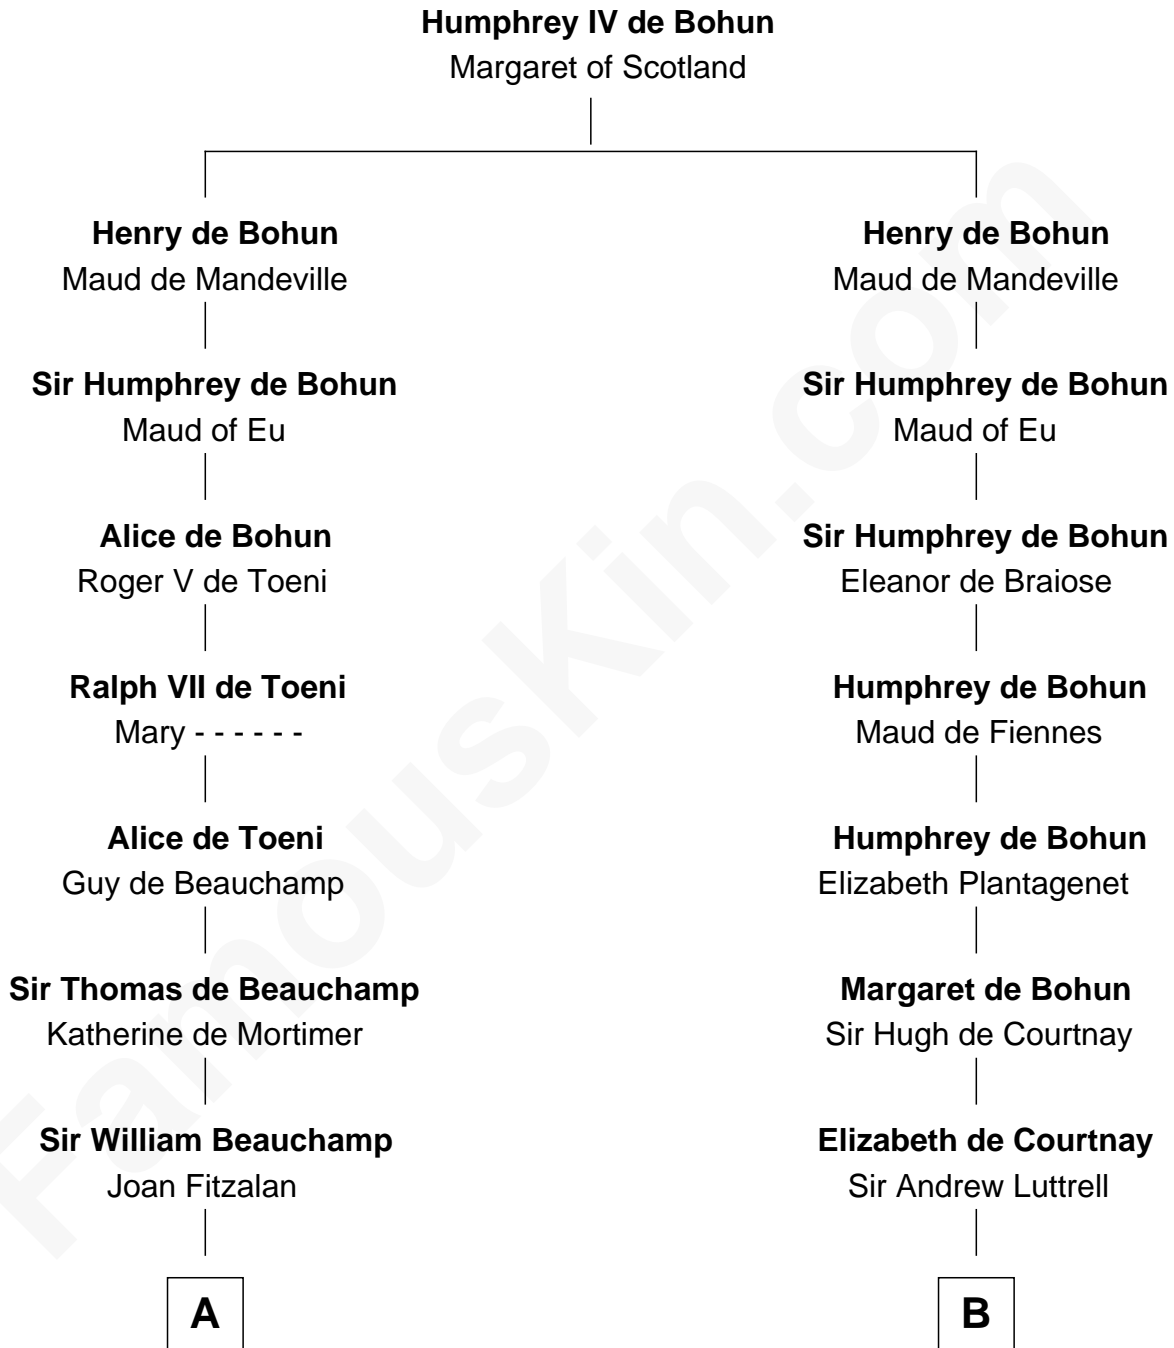

FamousKin.com

Relationship Chart of

Jay Gould

American Railroad "Robber Baron"

18th cousin 3 times removed of

Carter Braxton

Signer of the Declaration of Independence

C

Eleazer Osborn
Hannah Bulkeley

Eleazer Osborn
Sarah Burr

Anna Osborn
Abraham Gould

John Burr Gould
Mary More

Jay Gould
"Robber Baron"

D

Mary Carter
George Braxton

Carter Braxton
Signer of Declaration of Independence