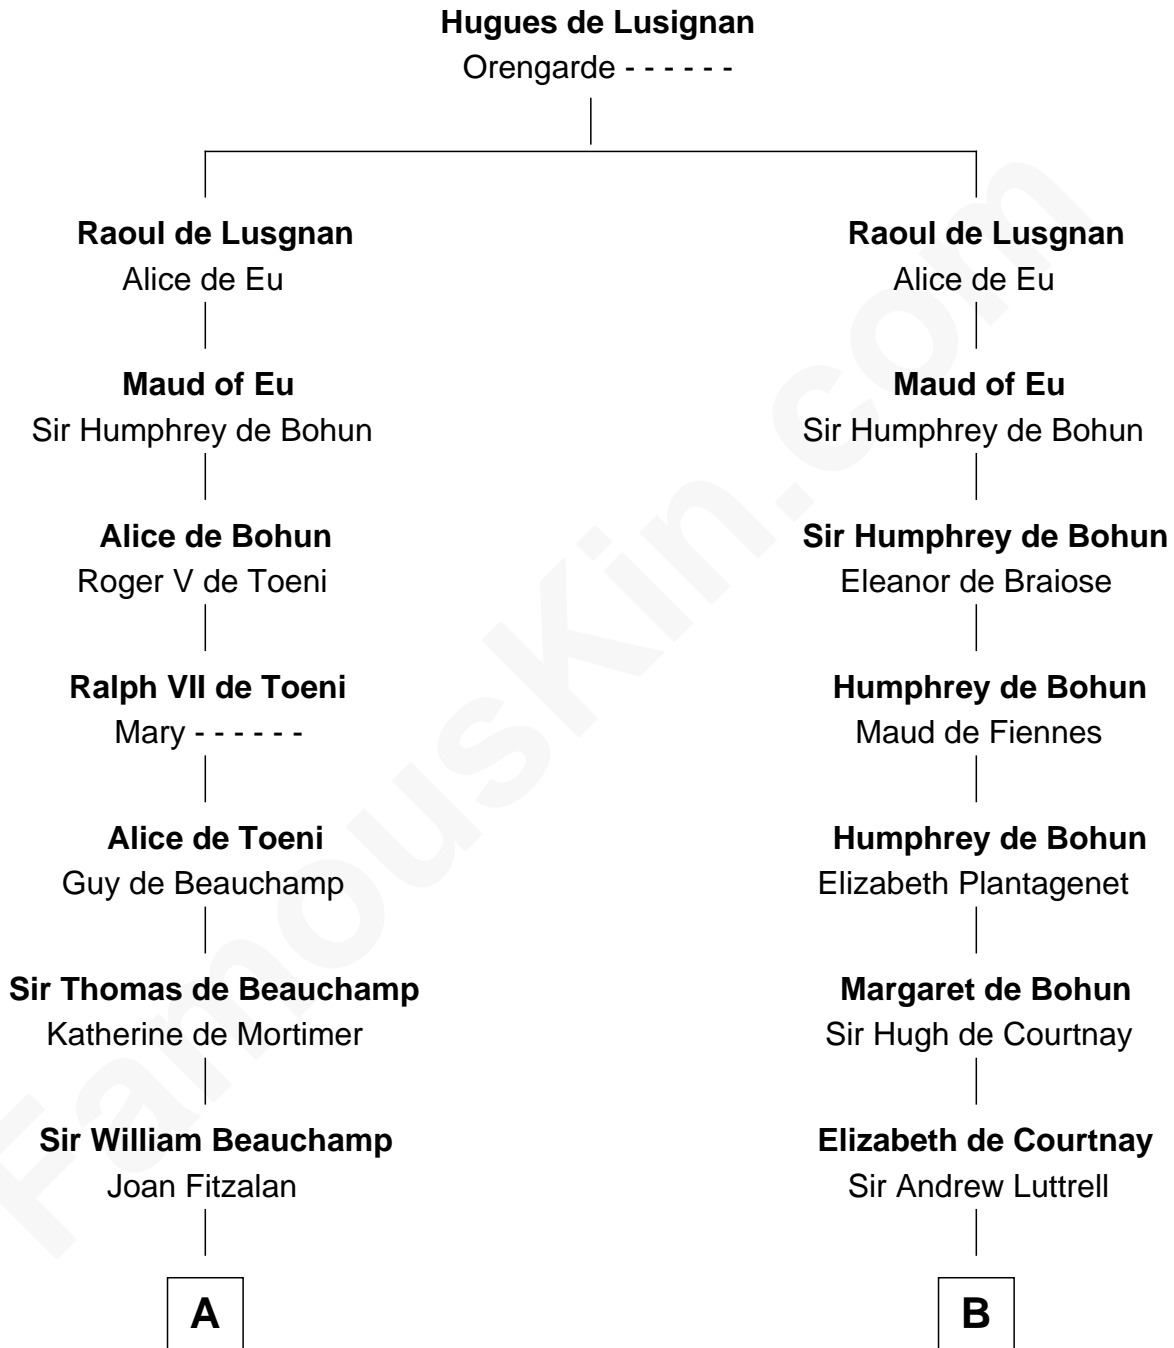

FamousKin.com

Relationship Chart of

Jay Gould

American Railroad "Robber Baron"

18th cousin 3 times removed of

Carter Braxton

Signer of the Declaration of Independence

C

Eleazer Osborn
Hannah Bulkeley

Eleazer Osborn
Sarah Burr

Anna Osborn
Abraham Gould

John Burr Gould
Mary More

Jay Gould
"Robber Baron"

D

Mary Carter
George Braxton

Carter Braxton
Signer of Declaration of Independence