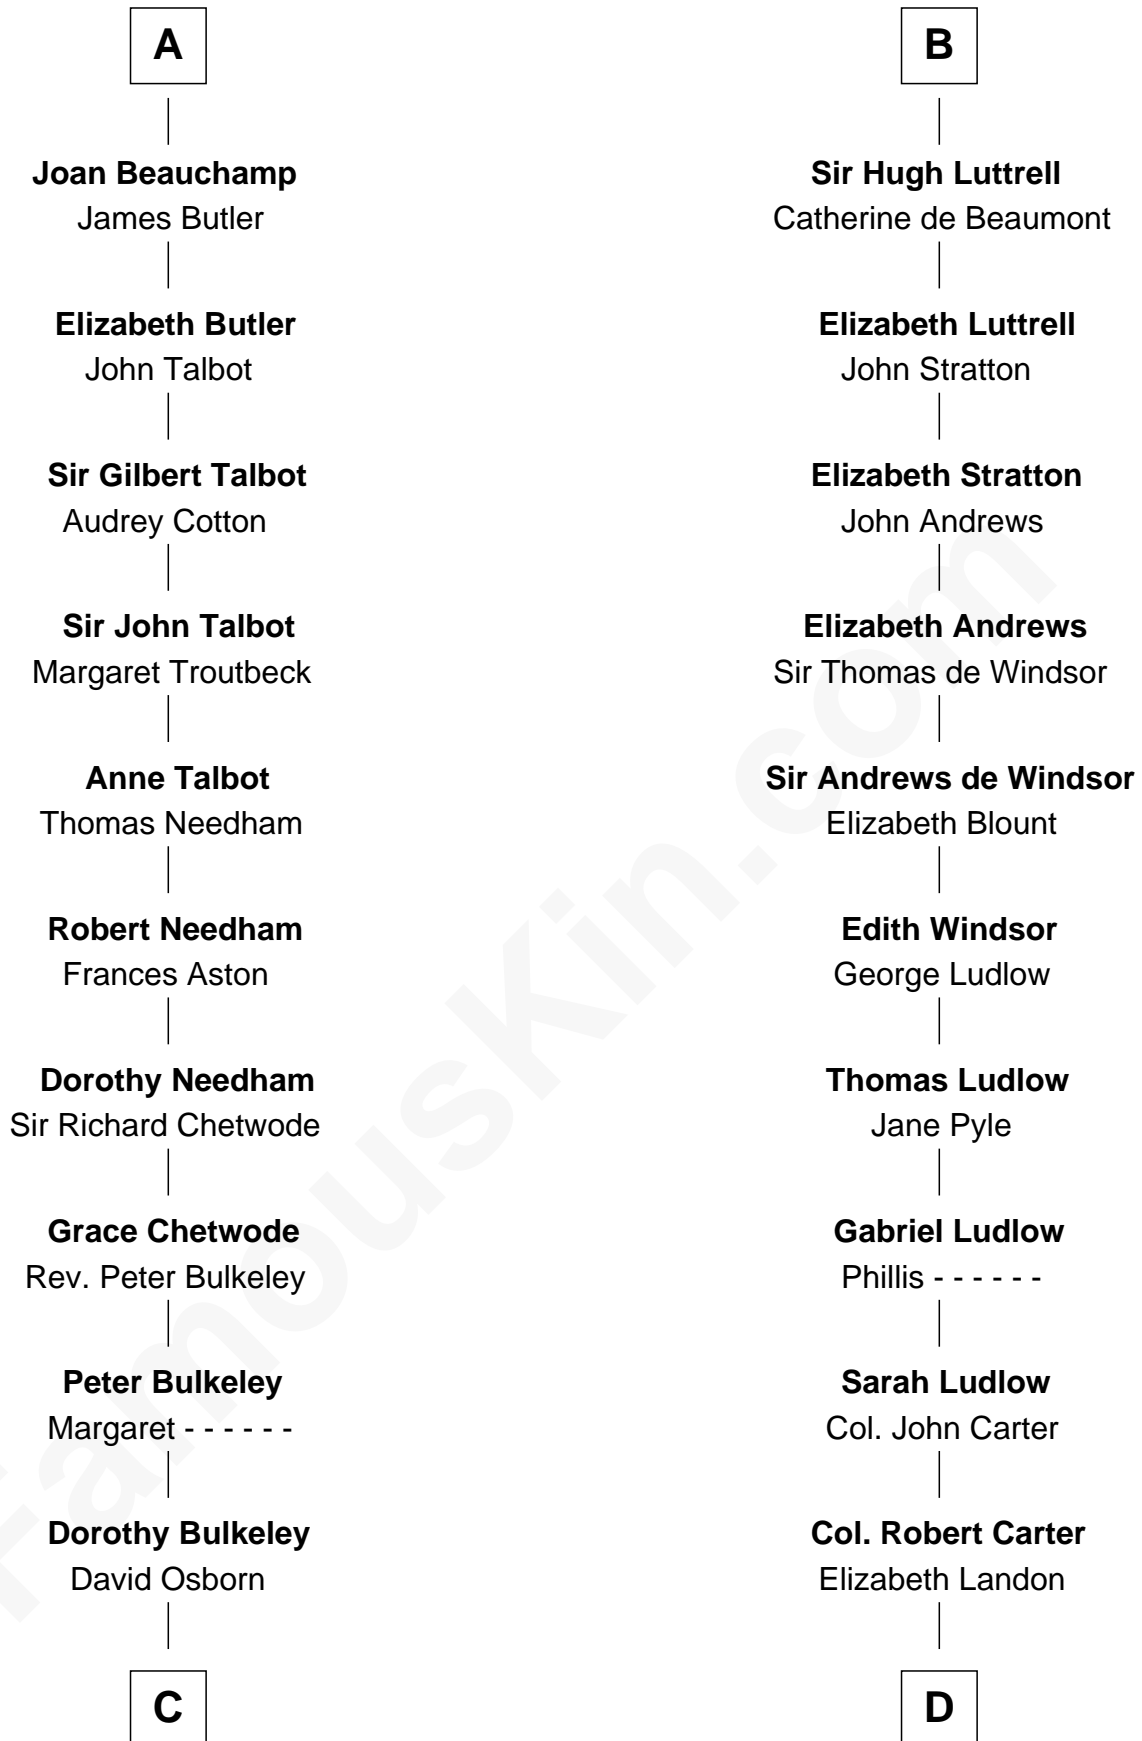

FamousKin.com

Relationship Chart of

Jay Gould

American Railroad "Robber Baron"

18th cousin 3 times removed of

Carter Braxton

Signer of the Declaration of Independence

C

Eleazer Osborn
Hannah Bulkeley

Eleazer Osborn
Sarah Burr

Anna Osborn
Abraham Gould

John Burr Gould
Mary More

Jay Gould
"Robber Baron"

D

Mary Carter
George Braxton

Carter Braxton
Signer of Declaration of Independence