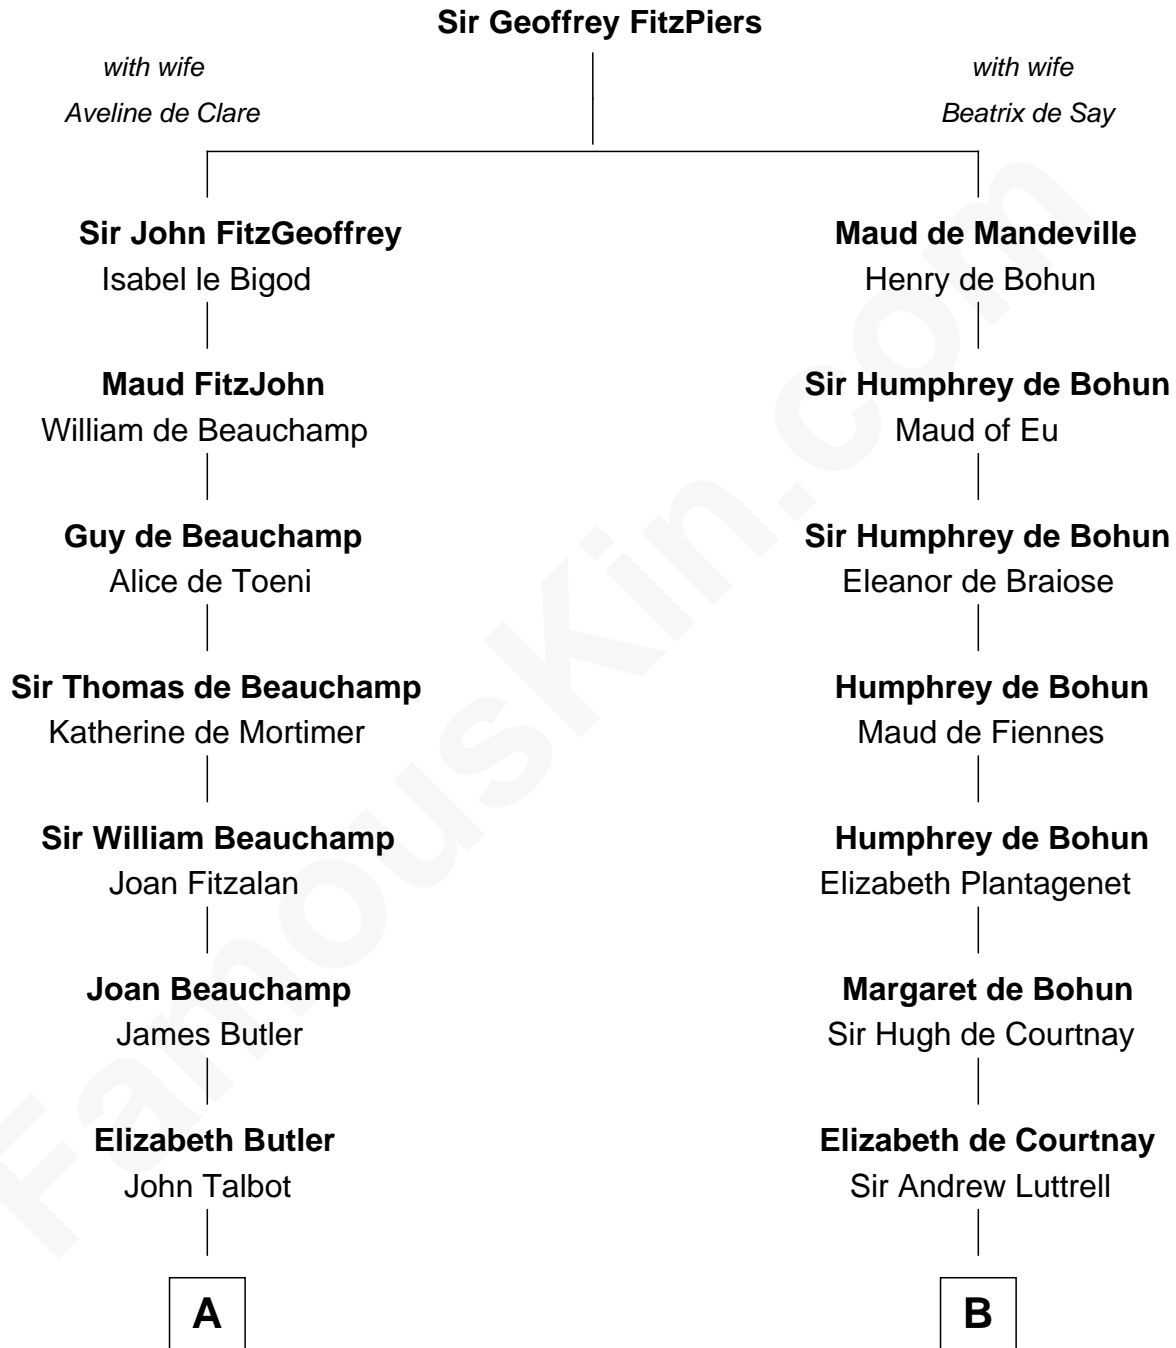

FamousKin.com

Relationship Chart of

Jay Gould

American Railroad "Robber Baron"

18th cousin 1 time removed of

Carter Braxton

Signer of the Declaration of Independence

C

Anna Osborn
Abraham Gould

John Burr Gould
Mary More

Jay Gould
"Robber Baron"

D

Mary Carter
George Braxton

Carter Braxton
Signer of Declaration of Independence

FamousKin.com