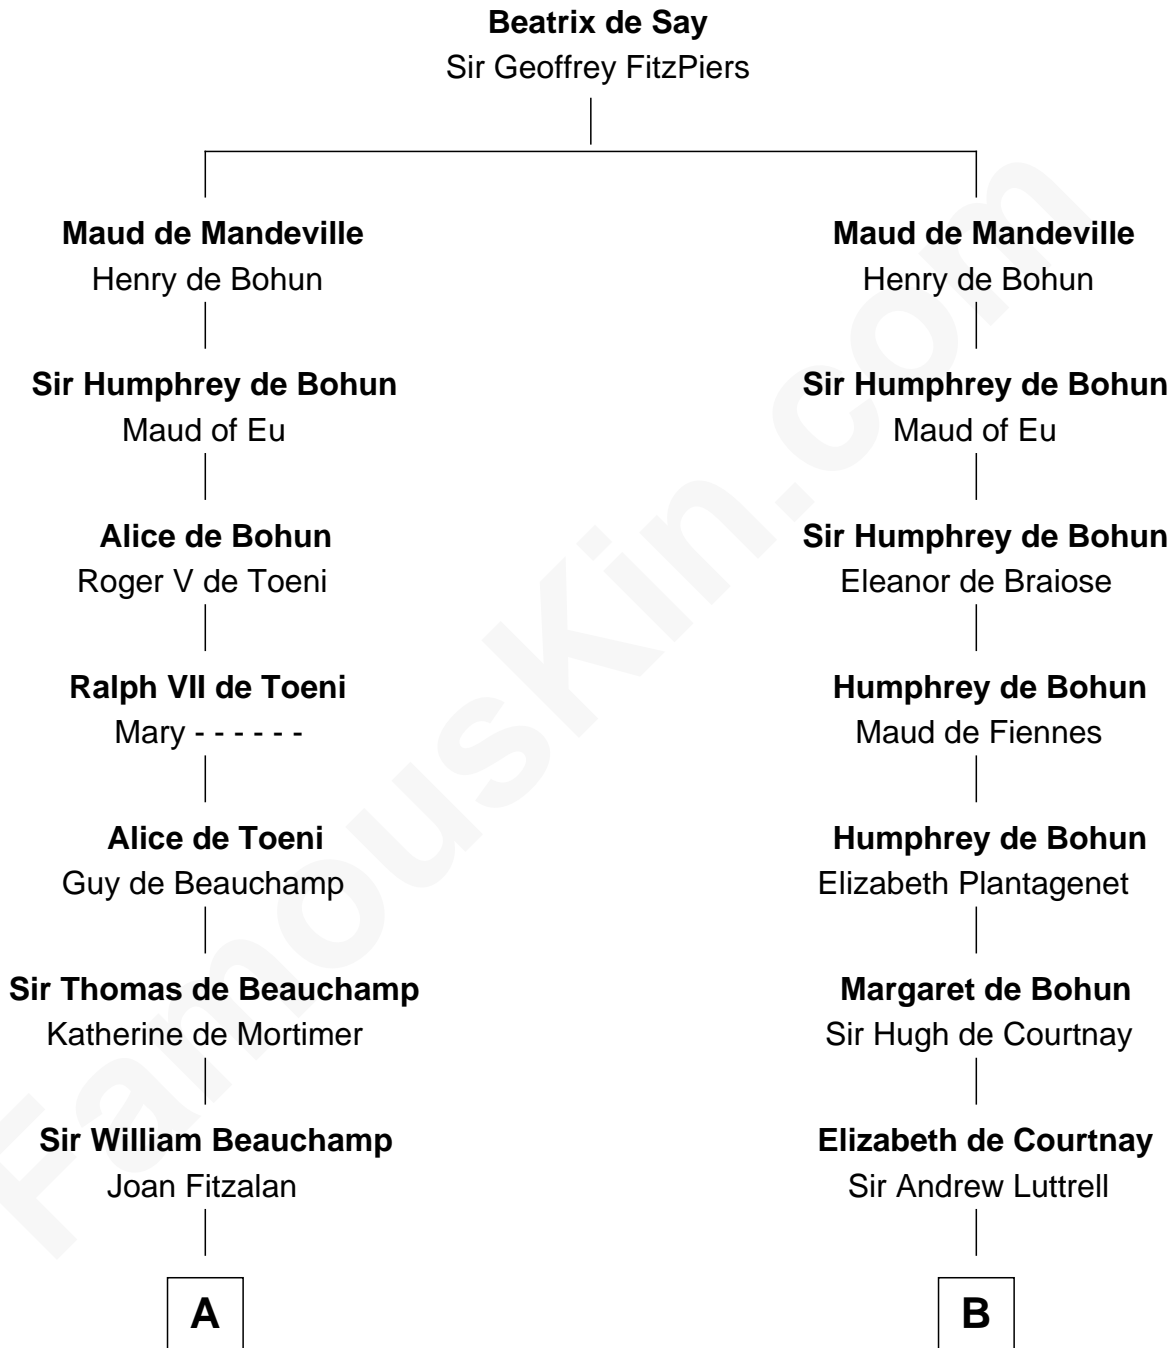

FamousKin.com

Relationship Chart of

Jay Gould

American Railroad "Robber Baron"

18th cousin 3 times removed of

Carter Braxton

Signer of the Declaration of Independence

C

Eleazer Osborn
Hannah Bulkeley

Eleazer Osborn
Sarah Burr

Anna Osborn
Abraham Gould

John Burr Gould
Mary More

Jay Gould
"Robber Baron"

D

Mary Carter
George Braxton

Carter Braxton
Signer of Declaration of Independence