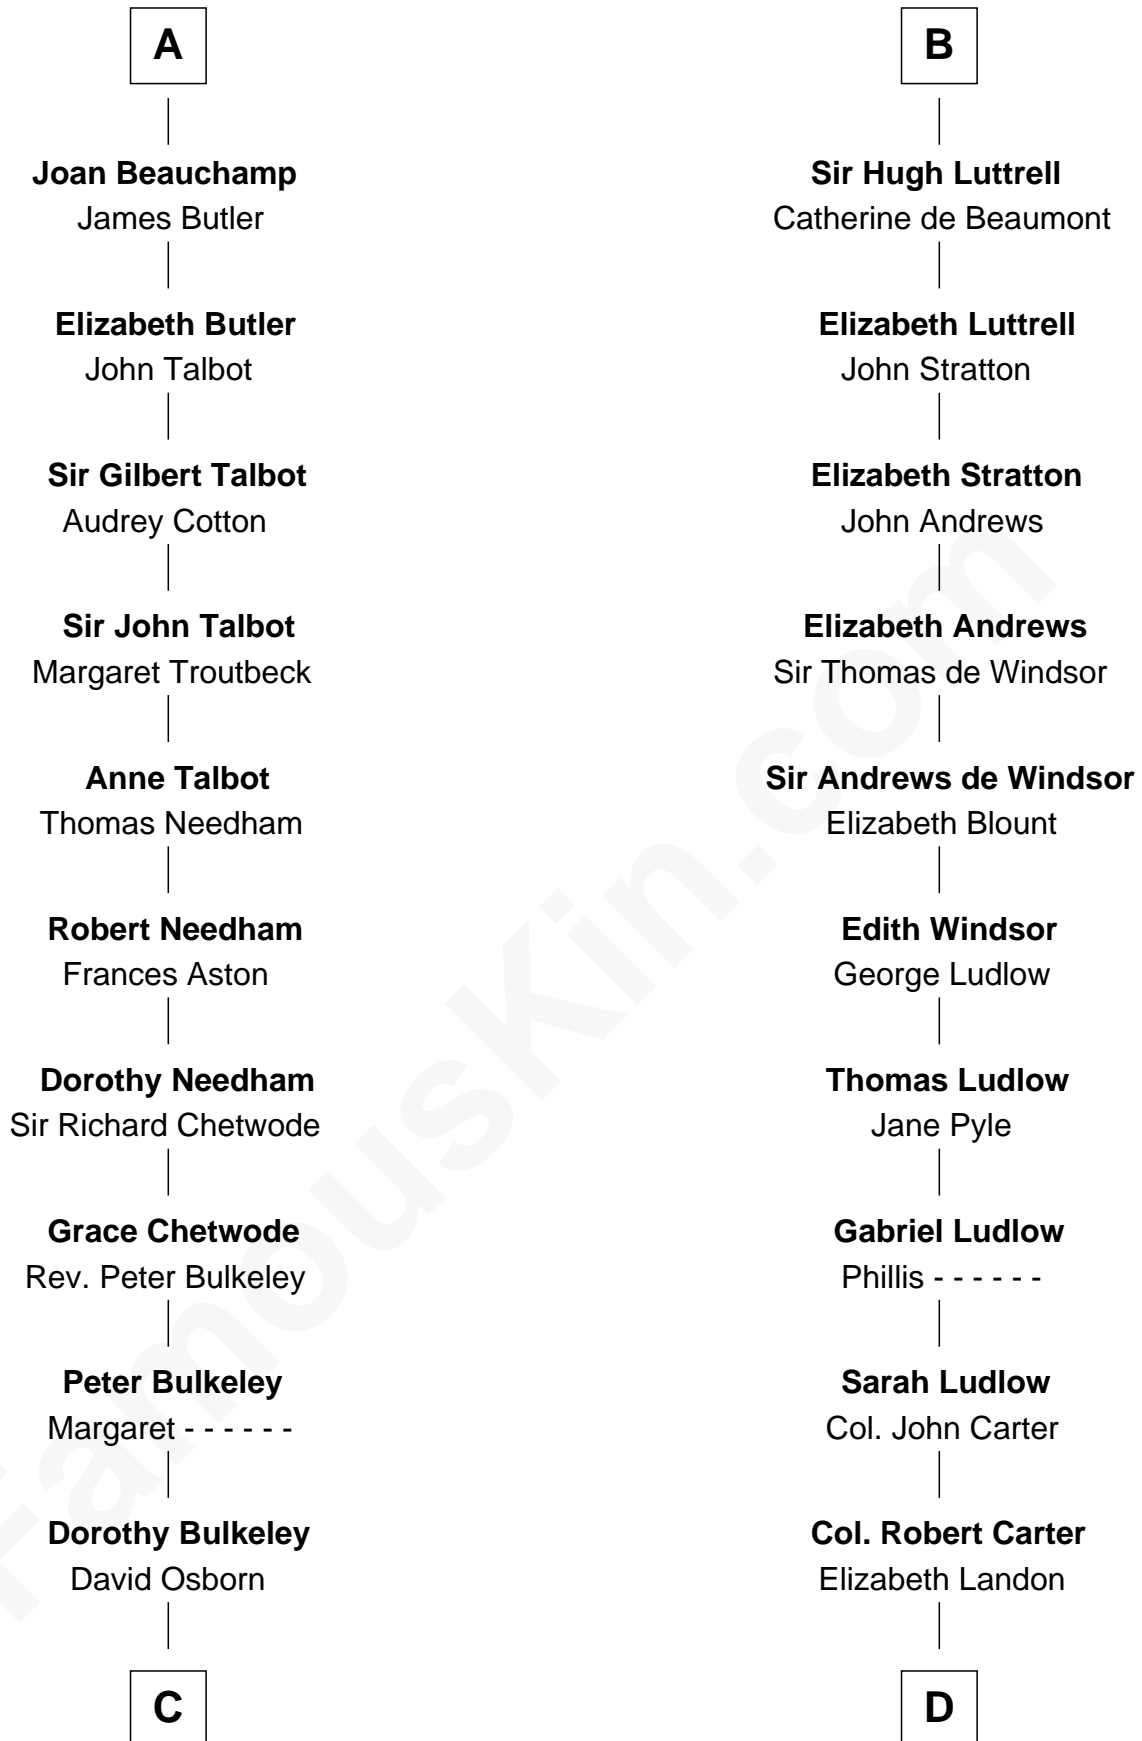

FamousKin.com

Relationship Chart of

Jay Gould

American Railroad "Robber Baron"

18th cousin 3 times removed of

Carter Braxton

Signer of the Declaration of Independence

Richard de Clare

Aoife MacMurrough

C

Eleazer Osborn
Hannah Bulkeley

Eleazer Osborn
Sarah Burr

Anna Osborn
Abraham Gould

John Burr Gould
Mary More

Jay Gould
"Robber Baron"

D

Mary Carter
George Braxton

Carter Braxton
Signer of Declaration of Independence

FamousKin.com