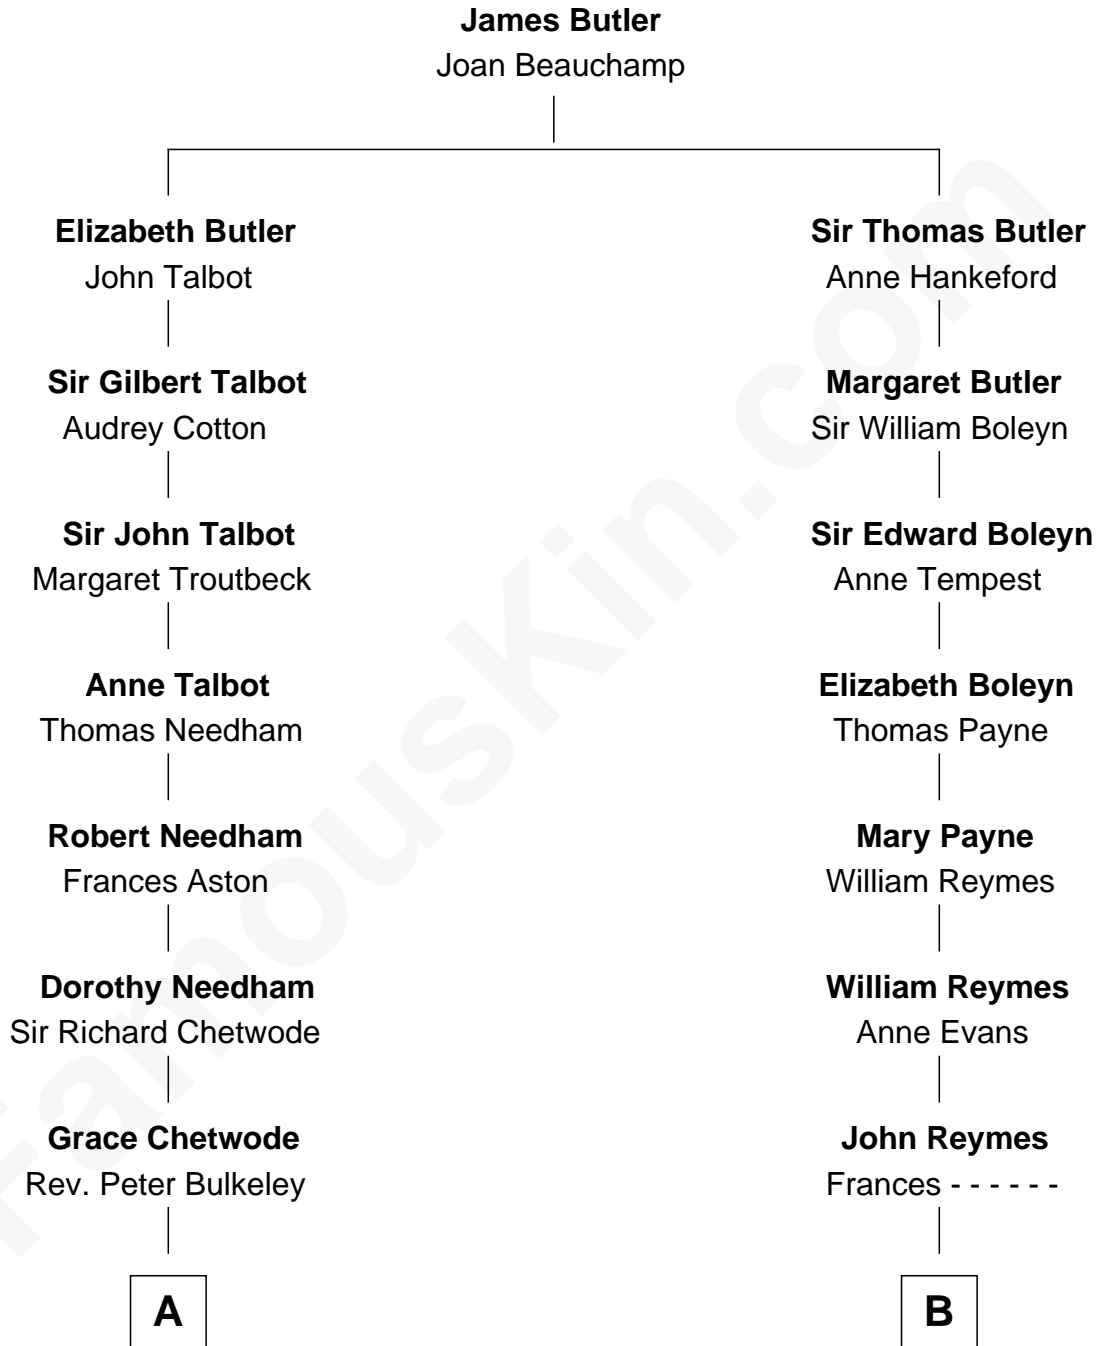

## Relationship Chart of

### Jay Gould

American Railroad "Robber Baron"

13th cousin 4 times removed of

**Bill Weld**

68th Governor of Massachusetts

Bill Weld photo by [Marc Nozell](#) ([CC BY-SA 2.0](#))