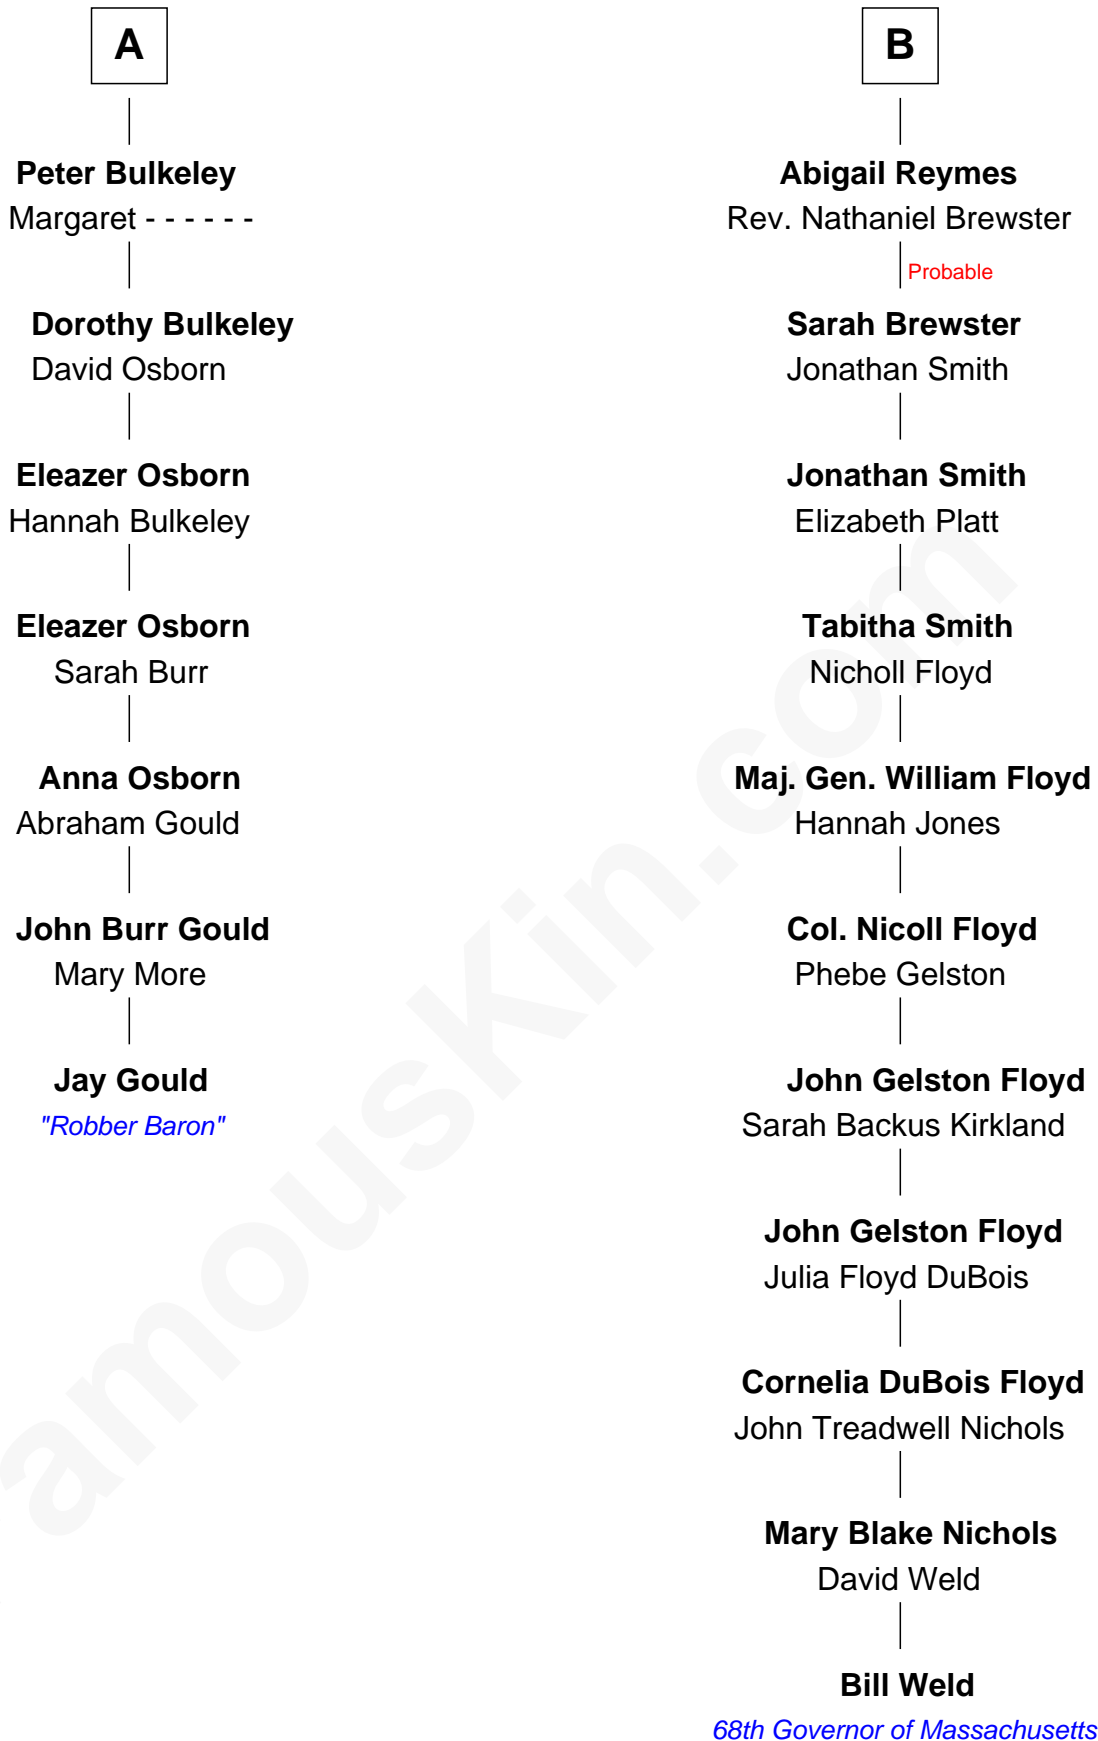

## Relationship Chart of

### Jay Gould

American Railroad "Robber Baron"

13th cousin 4 times removed of

**Bill Weld**

68th Governor of Massachusetts

Bill Weld photo by [Marc Nozell](#) ([CC BY-SA 2.0](#))