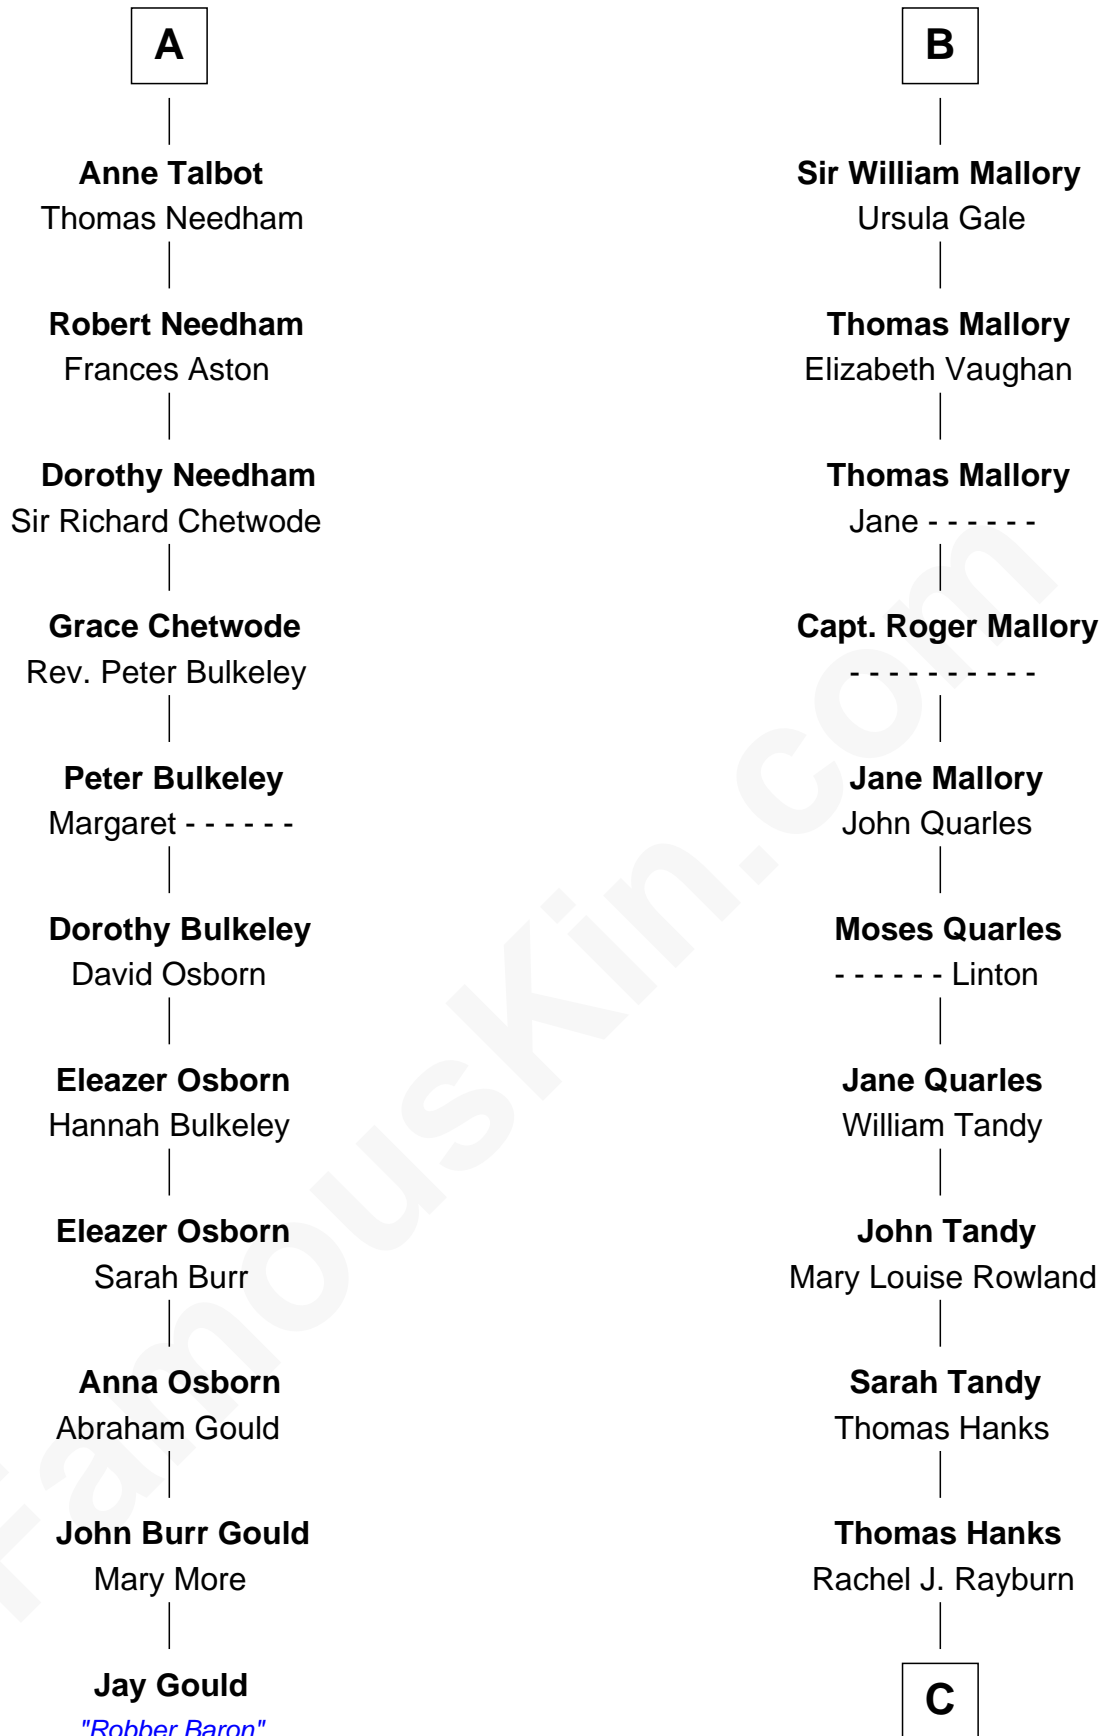

FamousKin.com

Relationship Chart of

Jay Gould

American Railroad "Robber Baron"

17th cousin 3 times removed of

Tom Hanks

Movie Actor

Edmund Fitzalan

Alice de Warenne

C

Daniel Boone Hanks
Mary Catherine Mefford

Ernest Buel Hanks
Gladys Hilda Ball

Amos Mefford Hanks
Janet Marylyn Frager

Tom Hanks
Movie Actor

FamousKin.com