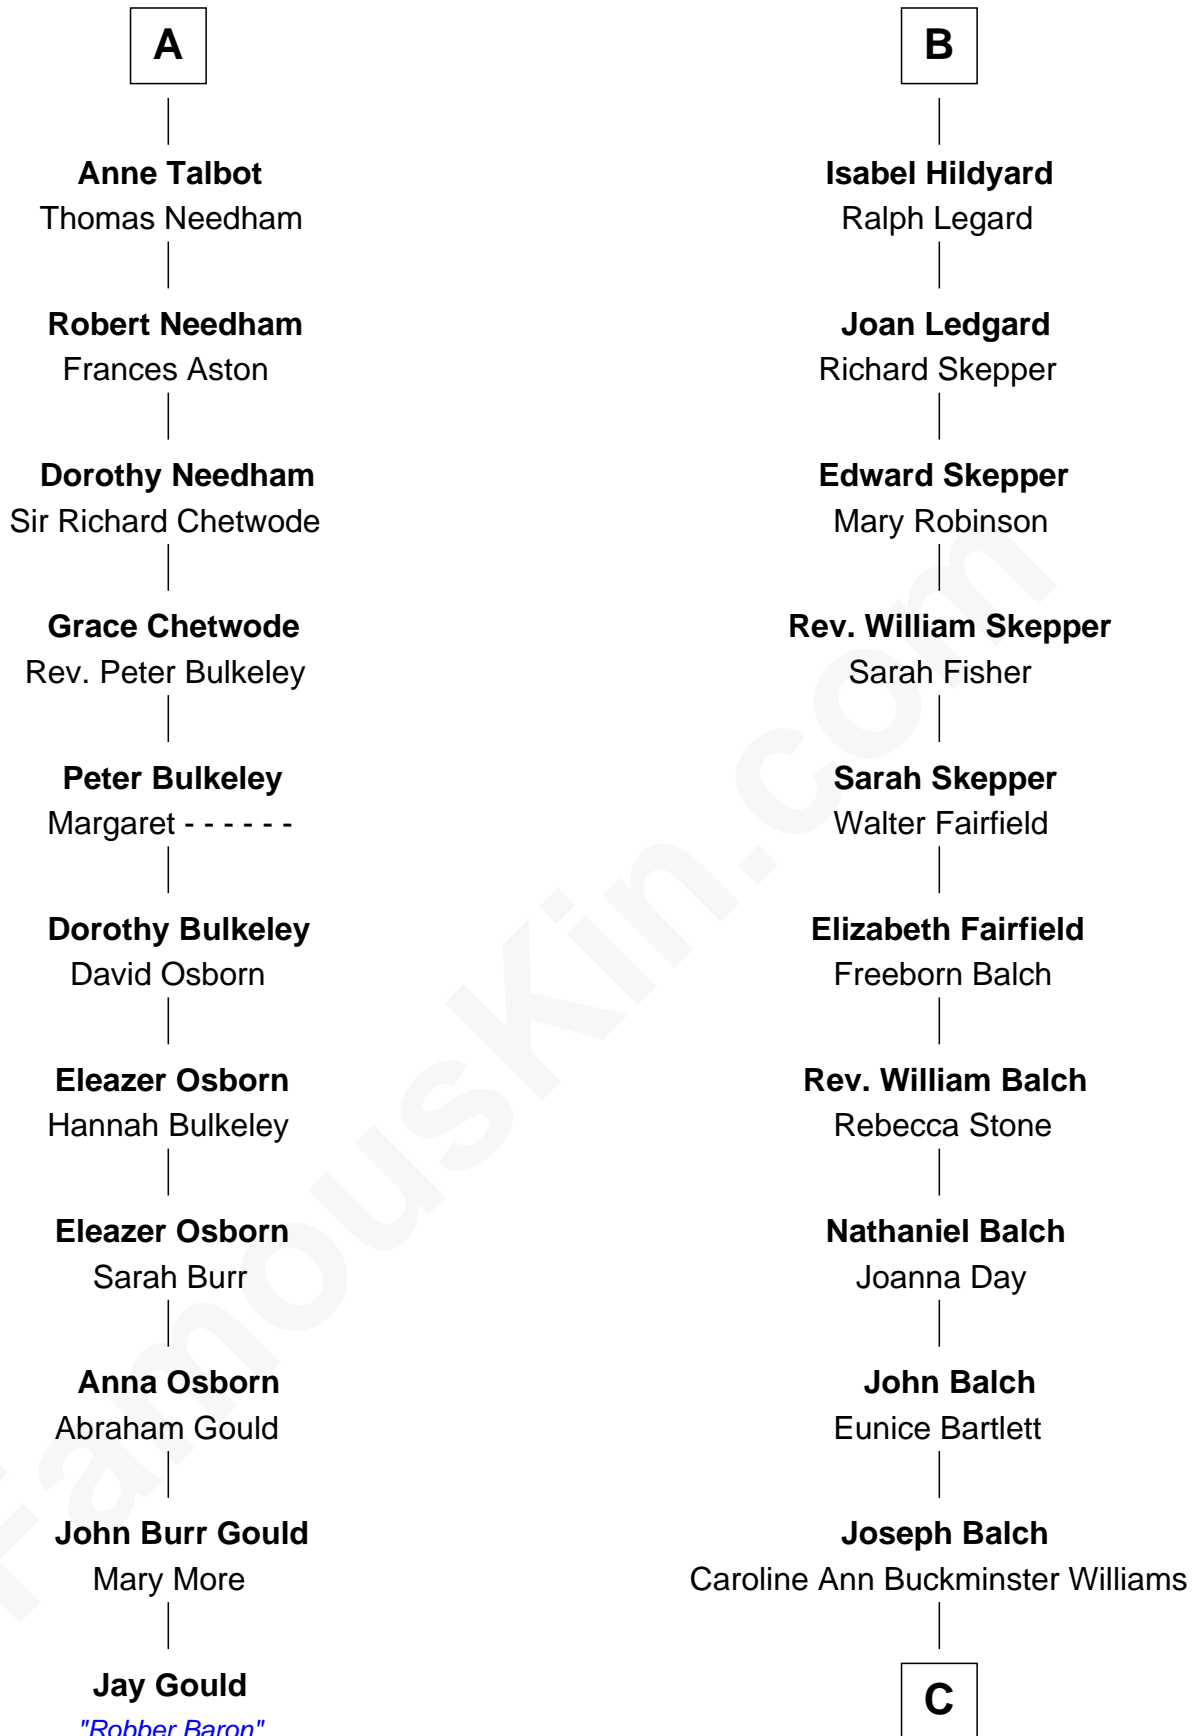

## Relationship Chart of

### Jay Gould

American Railroad "Robber Baron"

17th cousin 4 times removed of

**Tuesday Weld**

TV and Movie Actress

**Henry Plantagenet**

Maud de Chaworth

**C**

—  
**Sarah Bartlett Balch**

Stephen Minot Weld

—  
**Stephen Minot Weld**

Eloise Rodman

—  
**Edward Motley Weld**

Sarah Lothrop King

—  
**Lothrop Motley Weld**

Yosene Balfour Ker