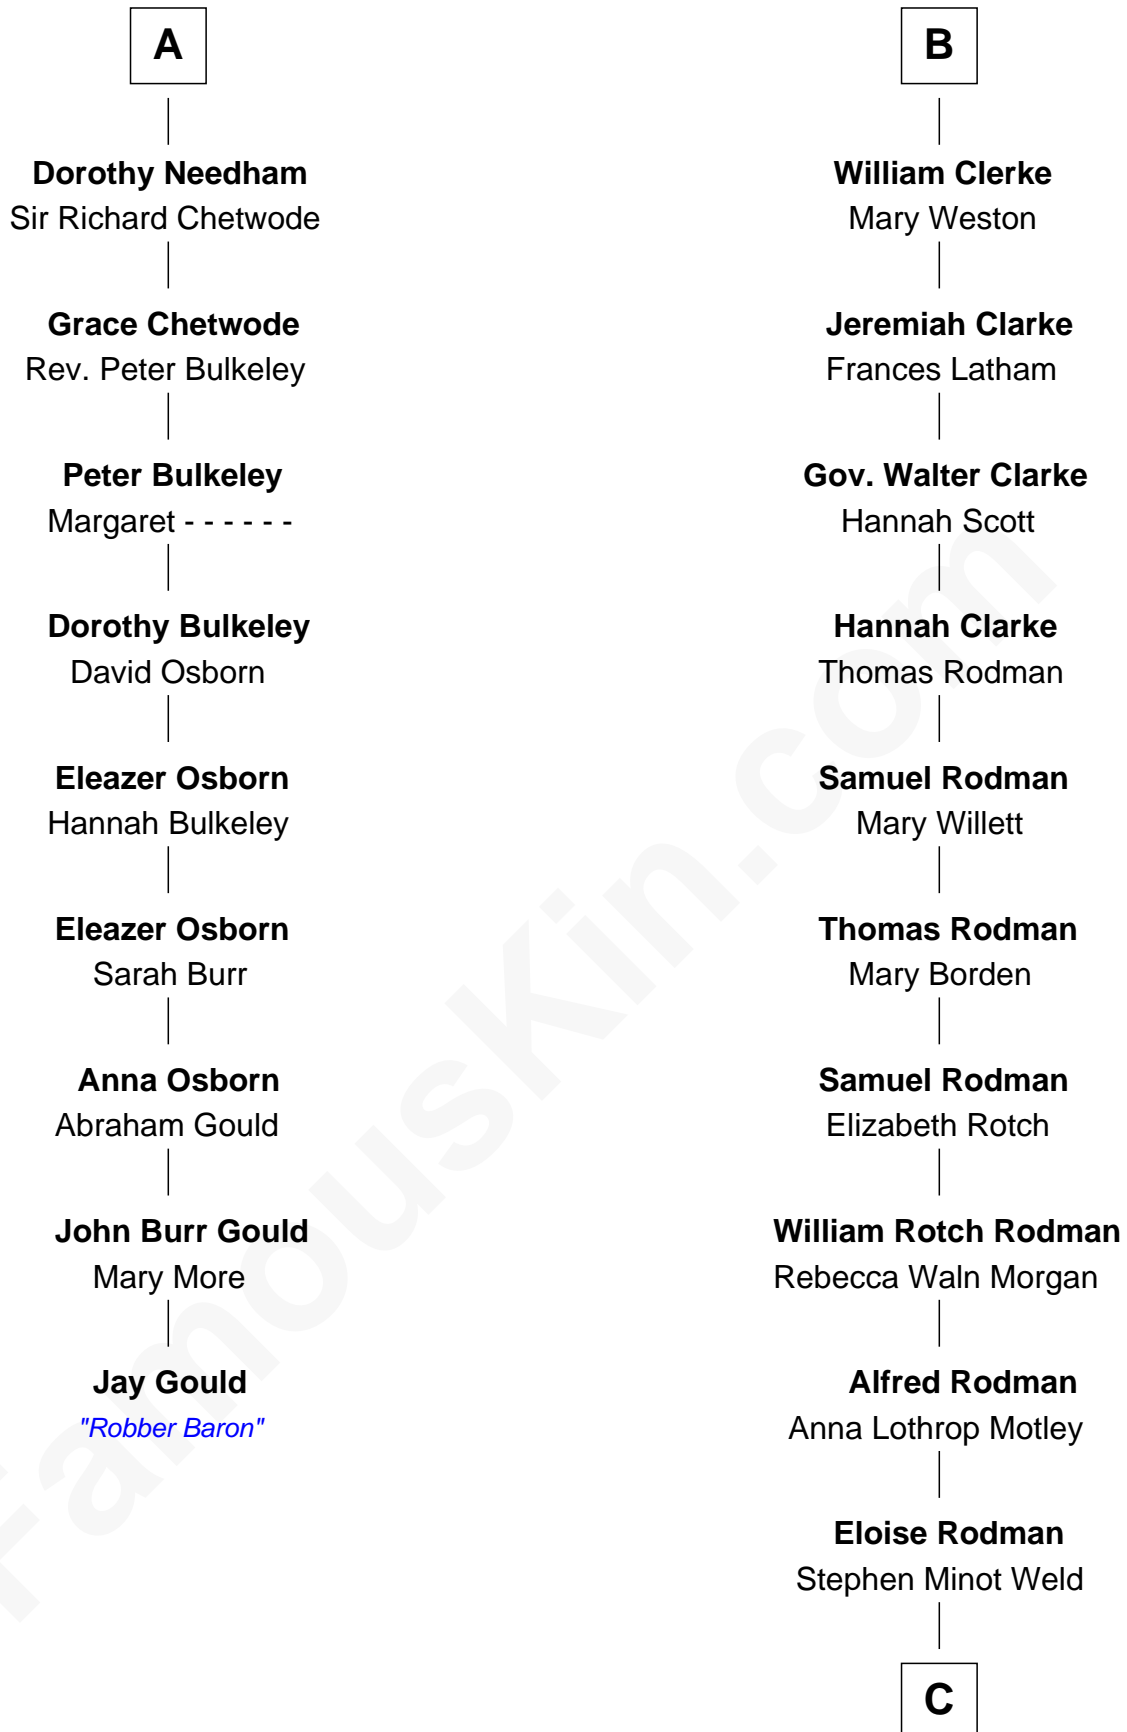

## Relationship Chart of

### Jay Gould

American Railroad "Robber Baron"

15th cousin 4 times removed of

**Tuesday Weld**

TV and Movie Actress

**John de Welles**

Maud de Roos

**C**

**Edward Motley Weld**

Sarah Lothrop King

**Lothrop Motley Weld**

Yosene Balfour Ker

**Tuesday Weld**

*TV and Movie Actress*

FamousKin.com