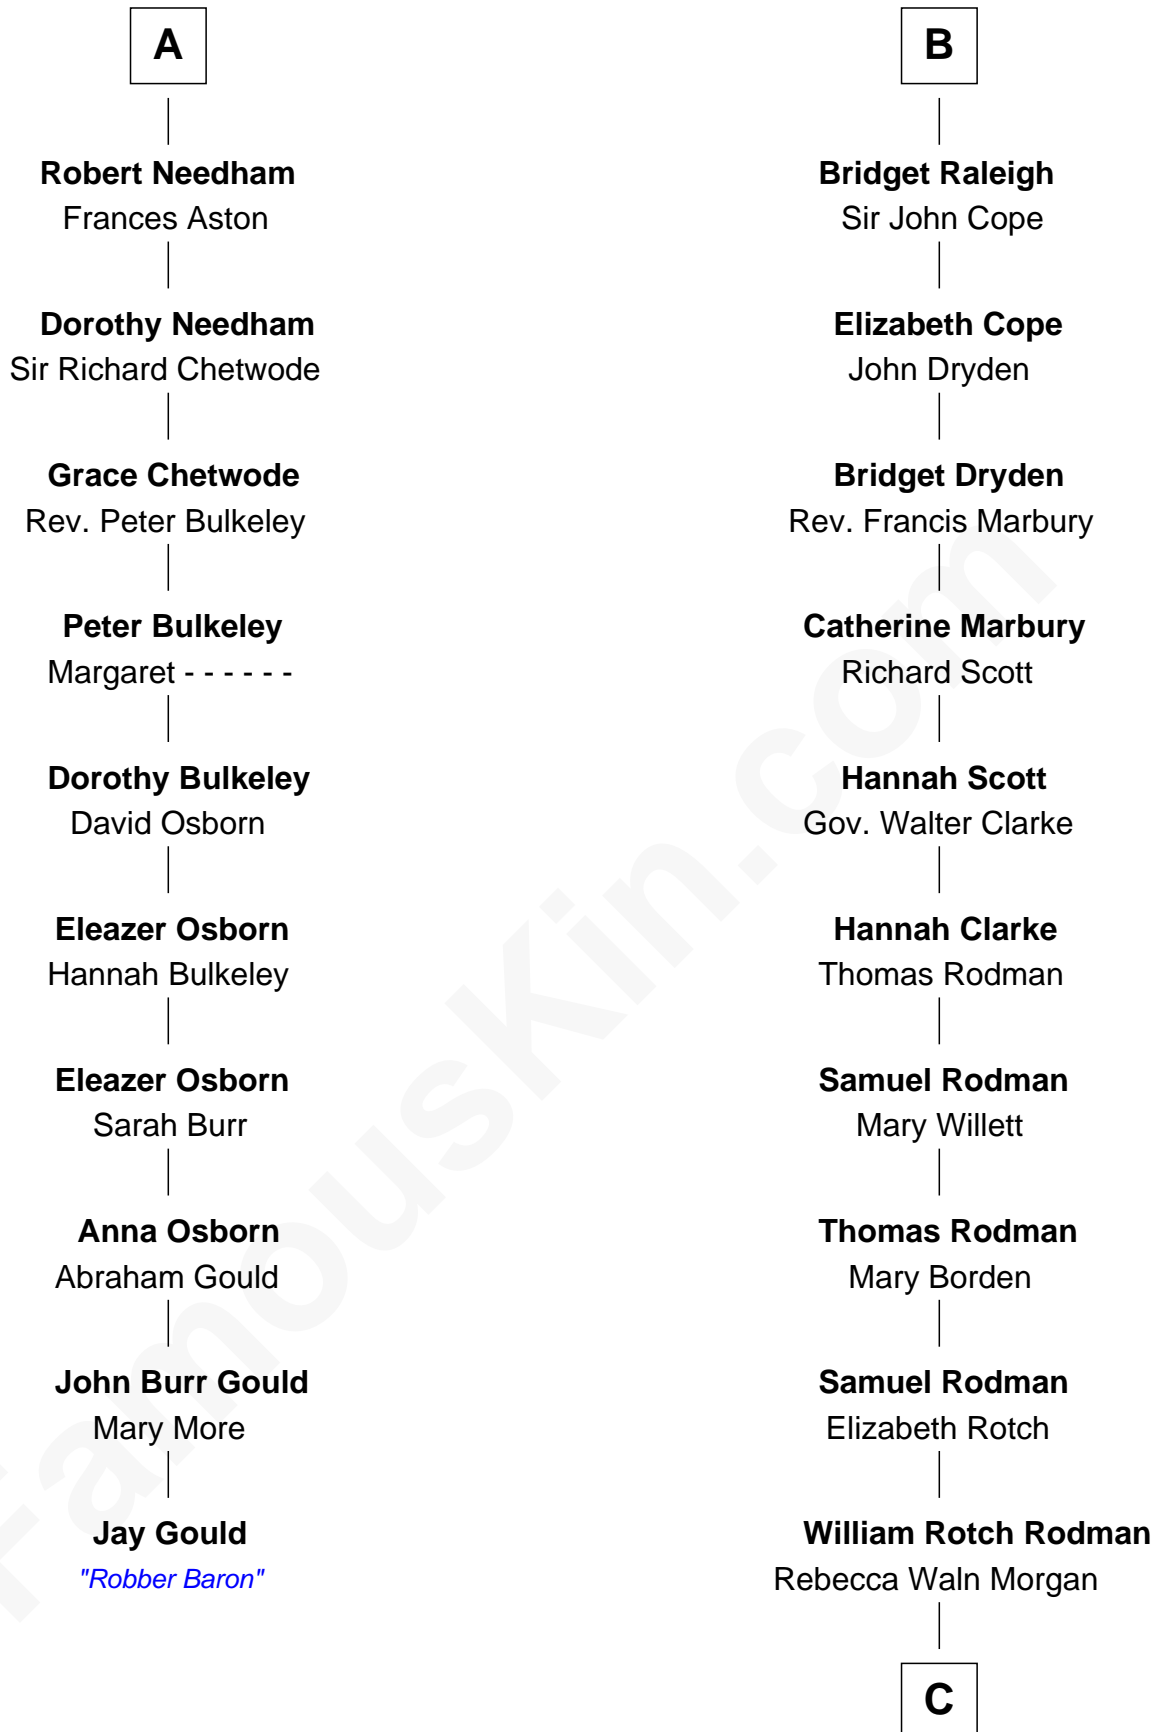

FamousKin.com

Relationship Chart of

Jay Gould

American Railroad "Robber Baron"

16th cousin 5 times removed of

Tuesday Weld

TV and Movie Actress

Sir James le Boteler

Eleanor de Bohun

C

—
Alfred Rodman

Anna Lothrop Motley

—
Eloise Rodman

Stephen Minot Weld

—
Edward Motley Weld

Sarah Lothrop King

—
Lothrop Motley Weld

Yosene Balfour Ker

—
Tuesday Weld

TV and Movie Actress