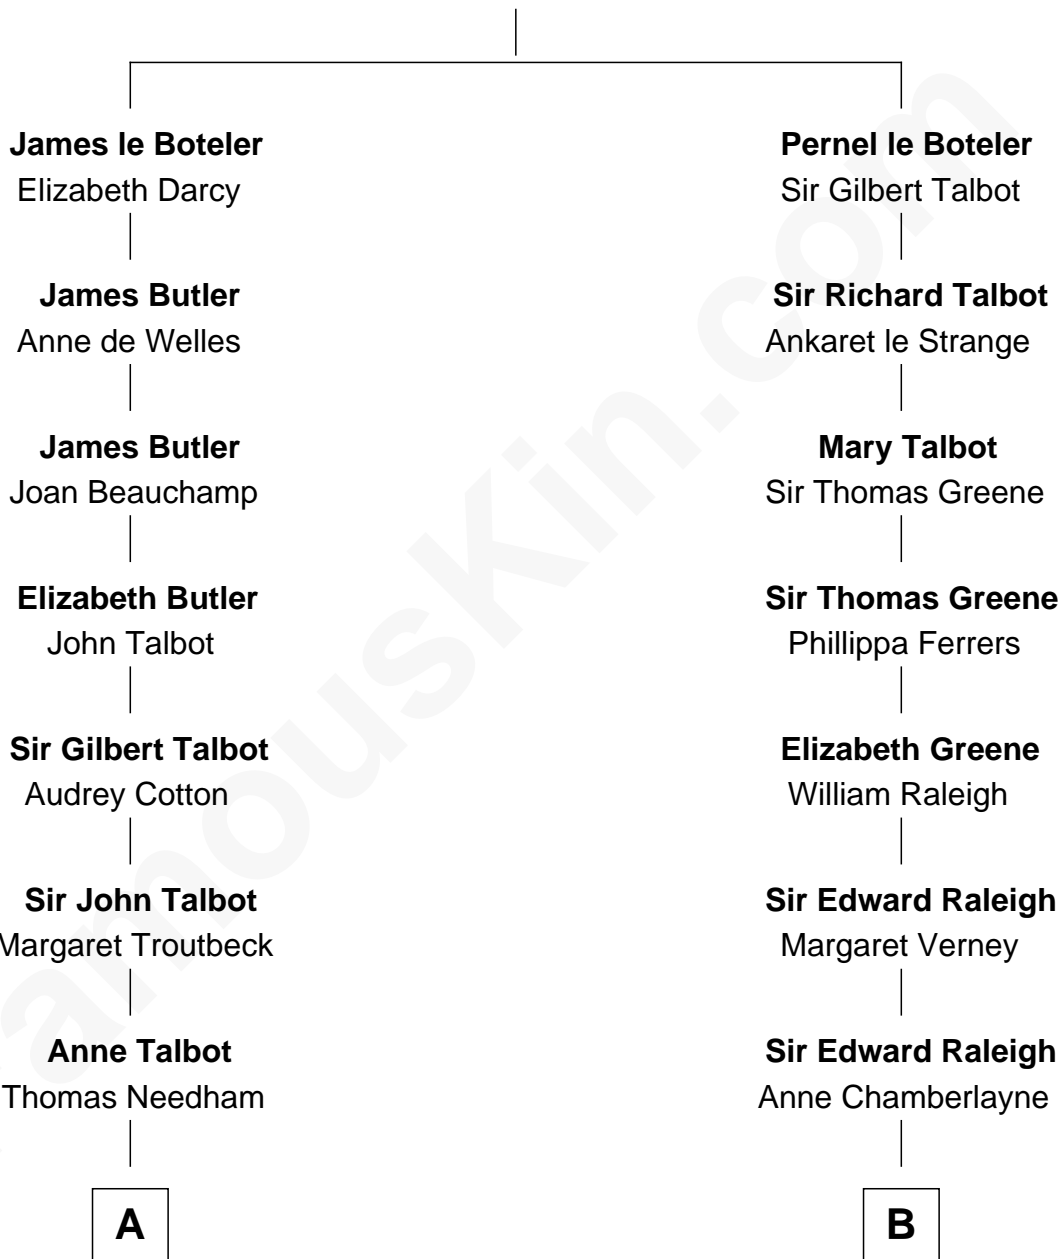

FamousKin.com

Relationship Chart of

Jay Gould

American Railroad "Robber Baron"

16th cousin 5 times removed of

Tuesday Weld

TV and Movie Actress

Sir James le Boteler

Eleanor de Bohun

C

—
Alfred Rodman

Anna Lothrop Motley

—
Eloise Rodman

Stephen Minot Weld

—
Edward Motley Weld

Sarah Lothrop King

—
Lothrop Motley Weld

Yosene Balfour Ker

—
Tuesday Weld

TV and Movie Actress