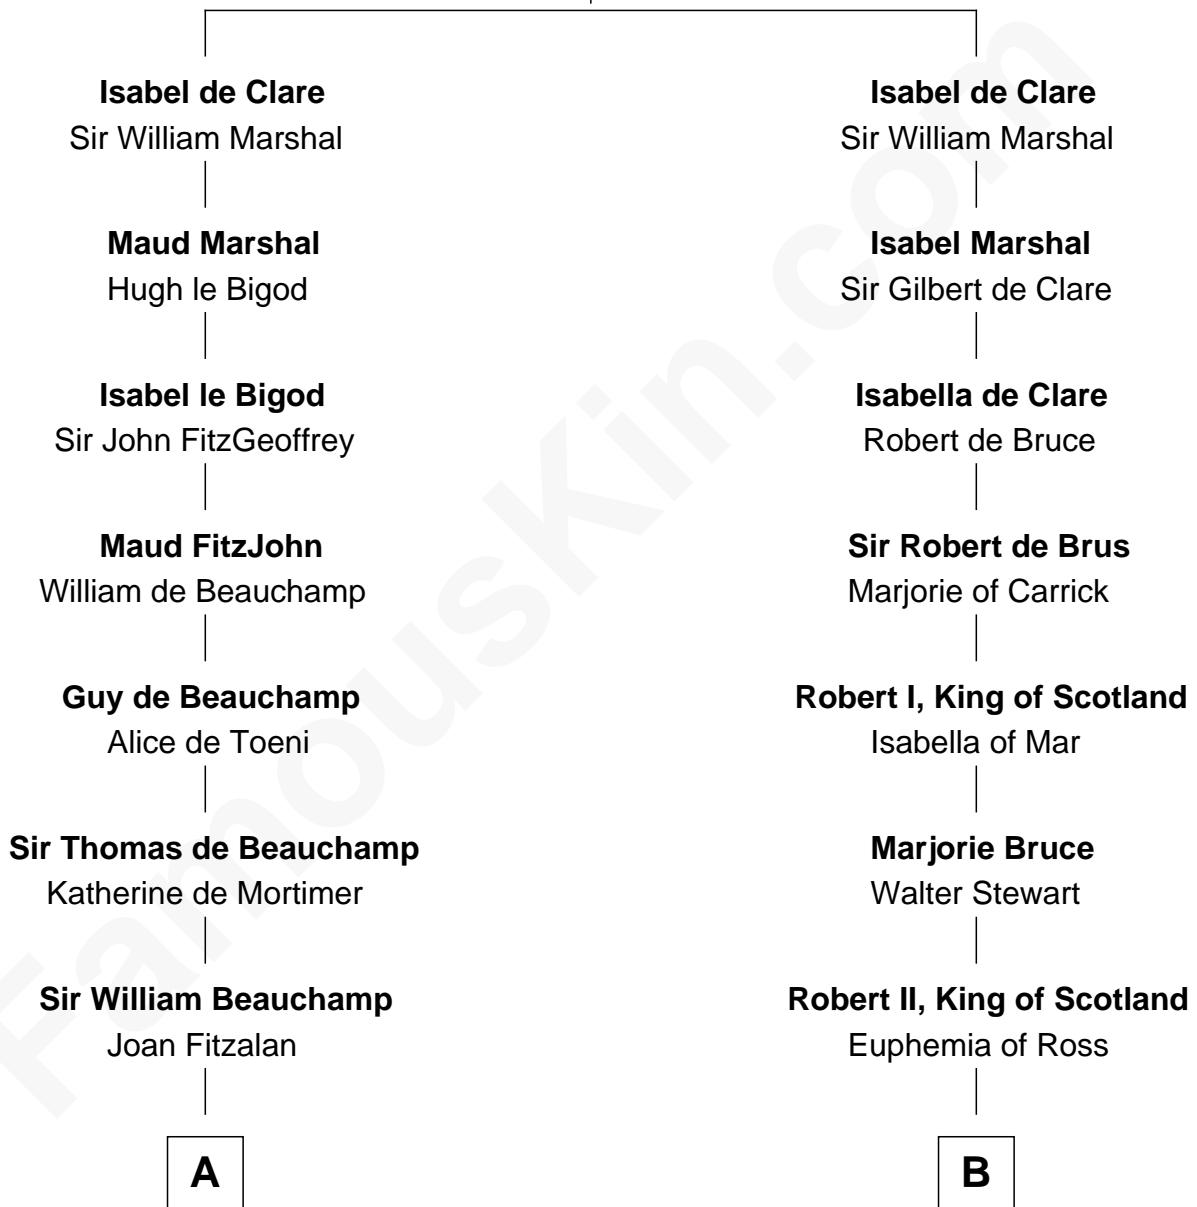

FamousKin.com

Relationship Chart of

Jay Gould

American Railroad "Robber Baron"

18th cousin 3 times removed of

Philip Livingston

Signer of the Declaration of Independence

Richard de Clare
Aoife MacMurrough

C

Eleazer Osborn
Hannah Bulkeley

Eleazer Osborn
Sarah Burr

Anna Osborn
Abraham Gould

John Burr Gould
Mary More

Jay Gould
"Robber Baron"

D

Philip Livingston
Catrina Van Brugh