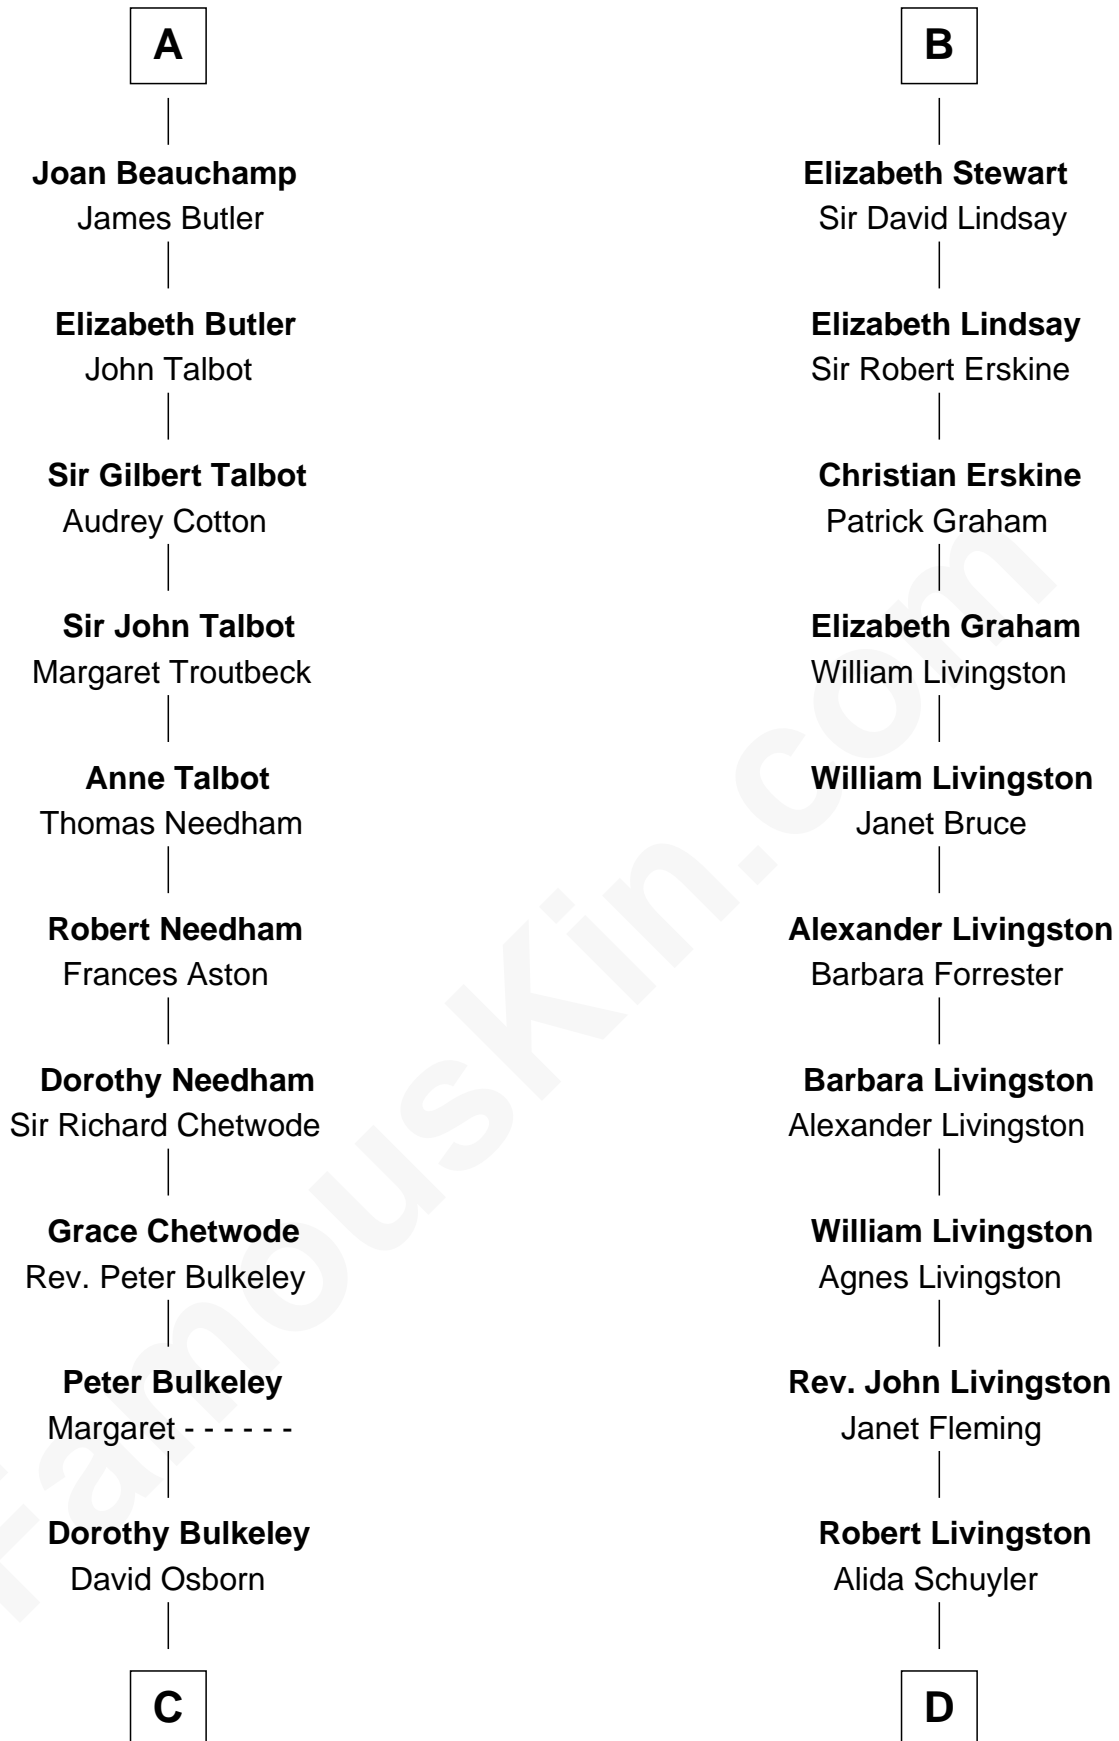

FamousKin.com

Relationship Chart of

Jay Gould

American Railroad "Robber Baron"

18th cousin 3 times removed of

Philip Livingston

Signer of the Declaration of Independence

Richard de Clare
Aoife MacMurrough

C

Eleazer Osborn
Hannah Bulkeley

Eleazer Osborn
Sarah Burr

Anna Osborn
Abraham Gould

John Burr Gould
Mary More

Jay Gould
"Robber Baron"

D

Philip Livingston
Catrina Van Brugh