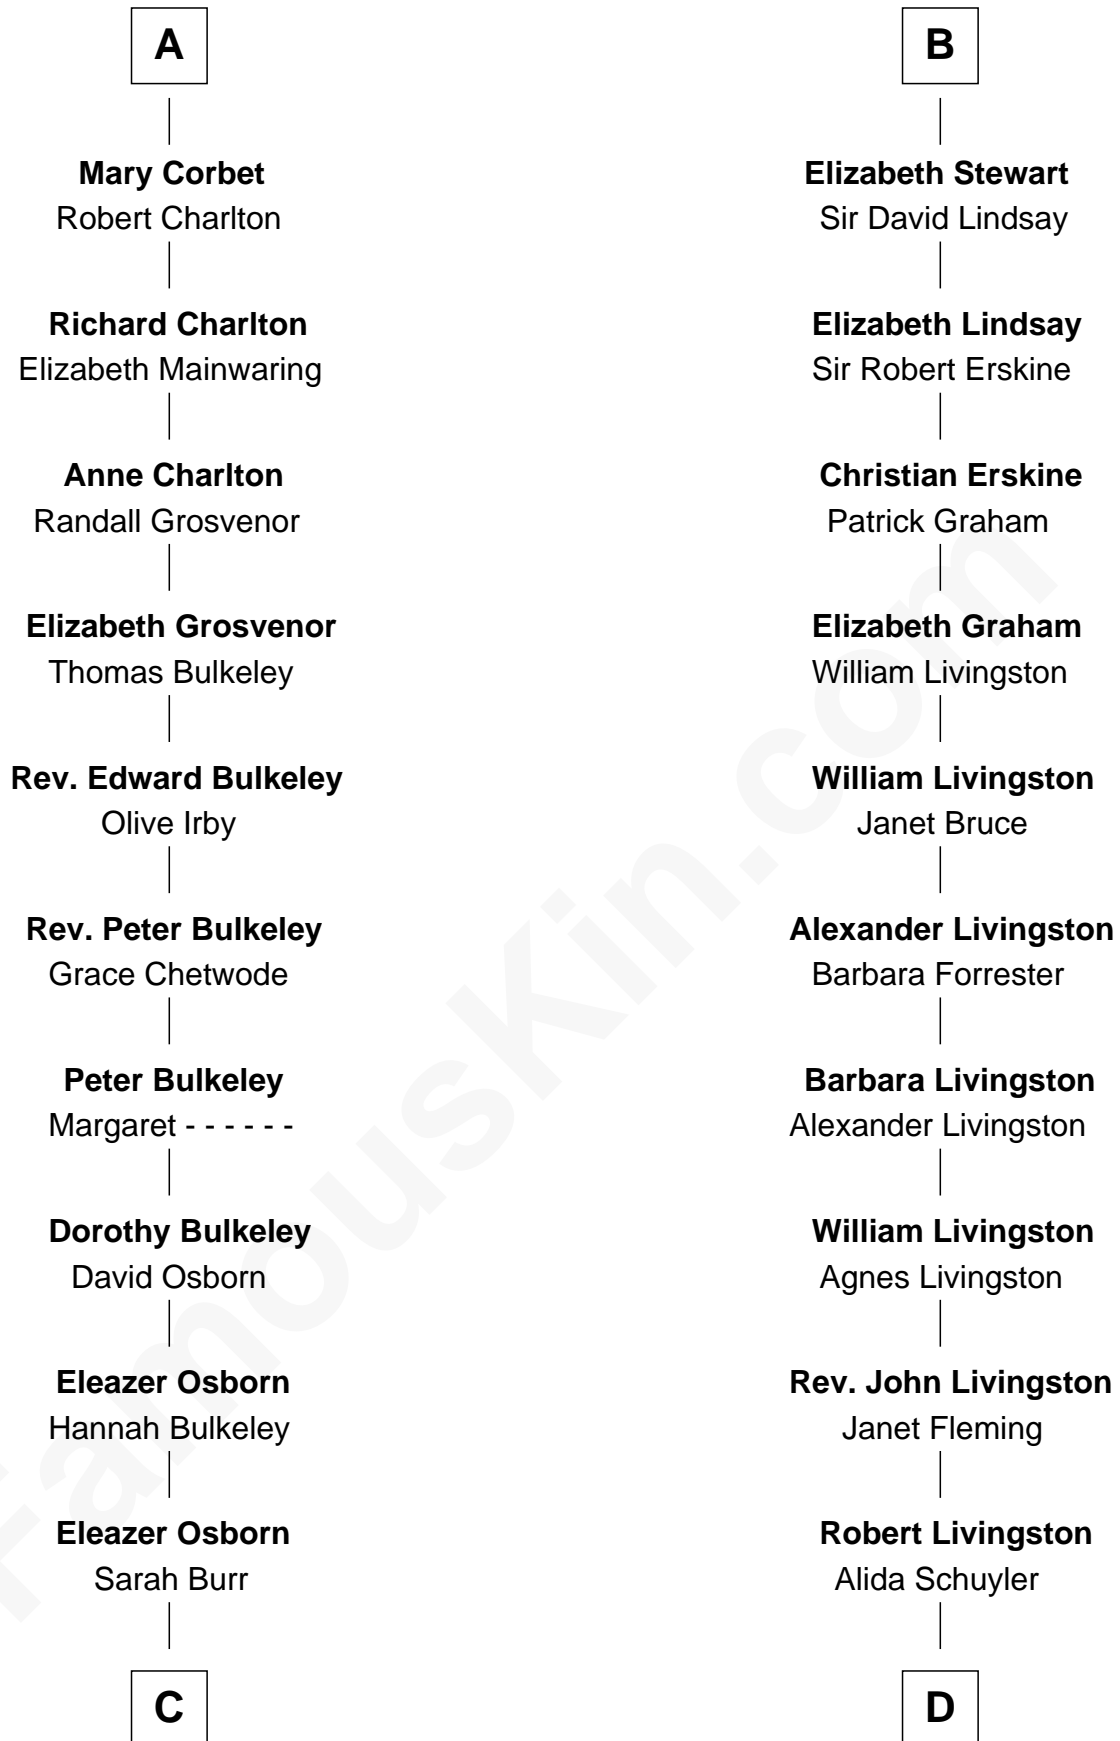

## Relationship Chart of

### Jay Gould

American Railroad "Robber Baron"

18th cousin 1 time removed of

### Philip Livingston

Signer of the Declaration of Independence

**C**

**Anna Osborn**  
Abraham Gould

**John Burr Gould**  
Mary More

**Jay Gould**  
*"Robber Baron"*

**D**

**Philip Livingston**  
Catrina Van Brugh