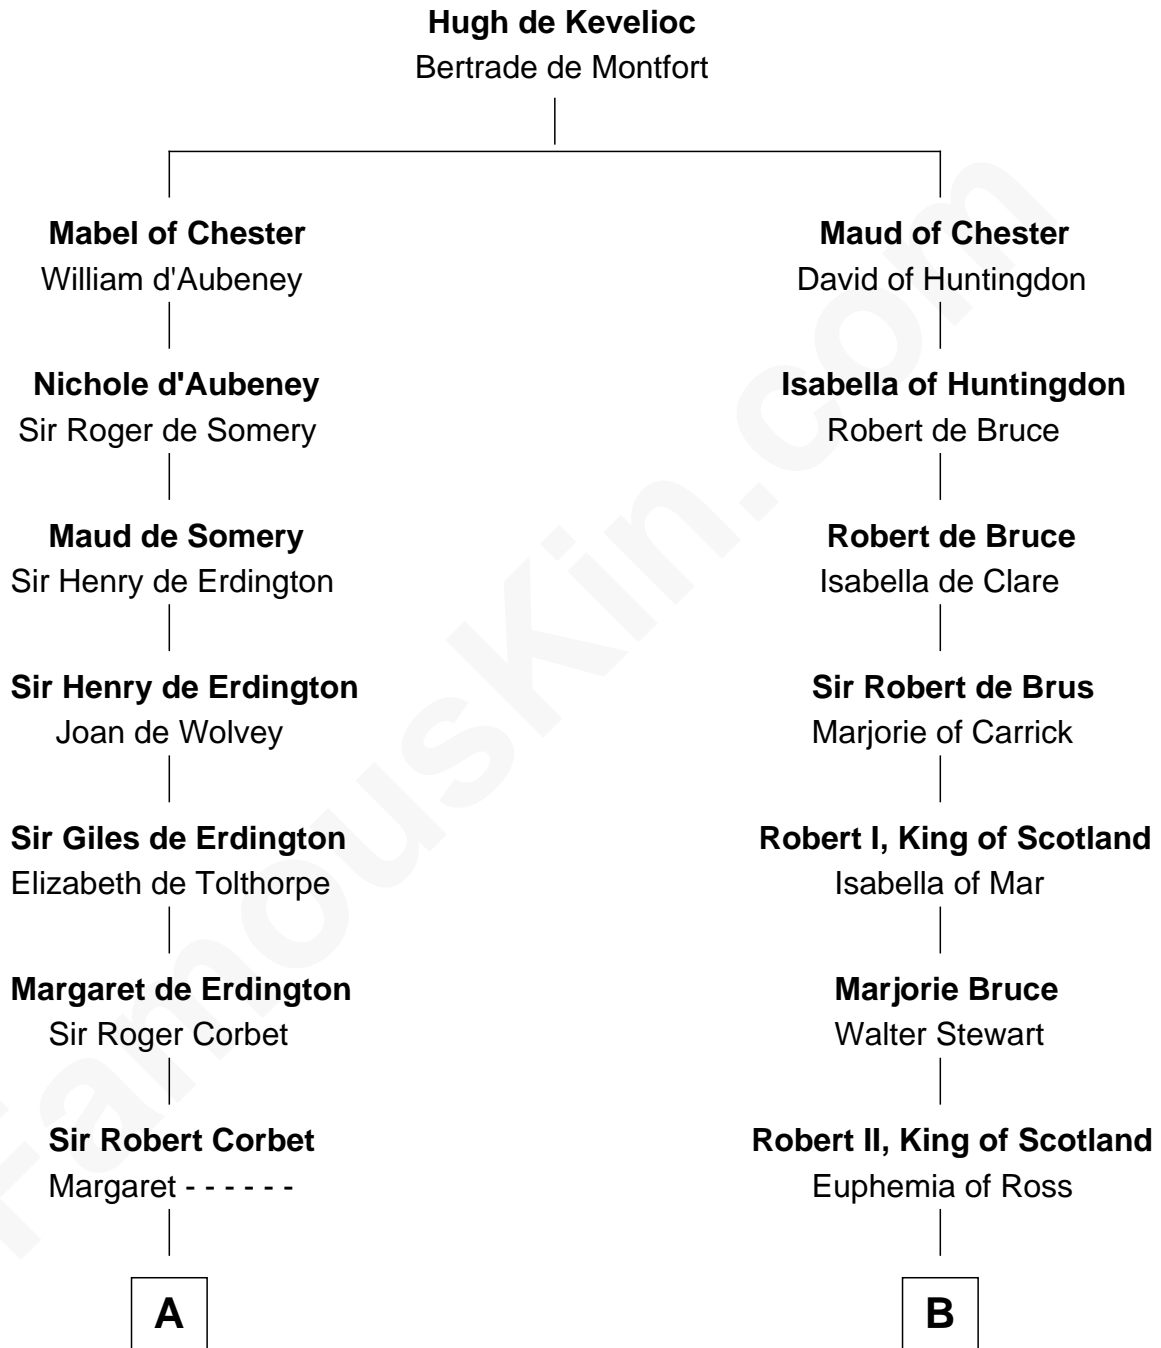

Philip Livingston

Signer of the Declaration of Independence